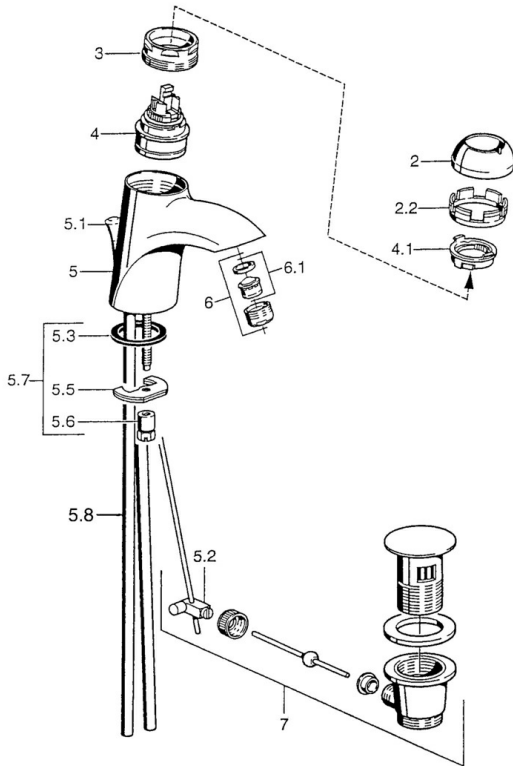

EAN: 4015474000810
static.hansa.com/5509210090

- Washbasin
- Single-lever
- Deck mounted
- Chrome/Gold
- Fixed spout
- Without operation lever

Technical data

Technical properties

Hot water supply	max. +80°C
Working pressure	0.5-10 bar
Material	Brass

Spare parts

SP55092100

	Name	Code
2	Covering cap Chrome/Satin Discontinued	59906564
2	Covering cap	59906563
2.2	Fixing sleeve	59906695
3	Eye screw, M50x1, SW45	59904775
4	Cartridge, 4.8 eco	59904601
4	Cartridge, 4.8 Eco-Top	59911431
4.1	Hot water limiter	59904759
5.1	Pop-up operating rod Discontinued	59911788
5.2	Swivel joint	59904624
5.3	Gasket, 37x48x3.5	59911422
5.5	Fixing plate	59904765
5.6	Screw, M8x1, SW13	59904766
5.7	Fixing set	59910749
5.8	Installation coupling pair	59911791
6	Aerator, M24x1 Gold Discontinued	59904772
6	Aerator, M24x1 STD HC A	59902366
6.1	Aerator, M22/24 A	59902081
7	Pop-up waste	59911441
7	Pop-up waste Chrome/Gold Discontinued	59911450
7	Pop-up waste Satin Discontinued	59911442
N.I.	Installation kit	59913083