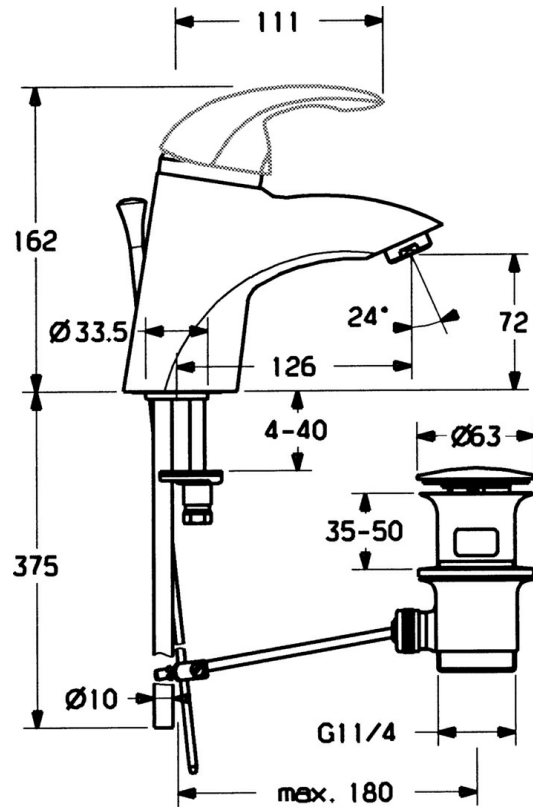

EAN: 4015474000810
static.hansa.com/5509210090

- Washbasin
- Single-lever
- Deck mounted
- Chrome/Gold
- Fixed spout
- Without operation lever

Technical data

Technical properties

Hot water supply	max. +80°C
Working pressure	0.5-10 bar
Material	Brass

Spare parts

SP55092100

	Name	Code
2	Covering cap Chrome/Satin Discontinued	59906564
2	Covering cap	59906563
2.2	Fixing sleeve	59906695
3	Eye screw, M50x1, SW45	59904775
4	Cartridge, 4.8 eco	59904601
4	Cartridge, 4.8 Eco-Top	59911431
4.1	Hot water limiter	59904759
5.1	Pop-up operating rod Discontinued	59911788
5.2	Swivel joint	59904624
5.3	Gasket, 37x48x3.5	59911422
5.5	Fixing plate	59904765
5.6	Screw, M8x1, SW13	59904766
5.7	Fixing set	59910749
5.8	Installation coupling pair	59911791
6	Aerator, M24x1 Gold Discontinued	59904772
6	Aerator, M24x1 STD HC A	59902366
6.1	Aerator, M22/24 A	59902081
7	Pop-up waste	59911441
7	Pop-up waste Chrome/Gold Discontinued	59911450
7	Pop-up waste Satin Discontinued	59911442
N.I.	Installation kit	59913083