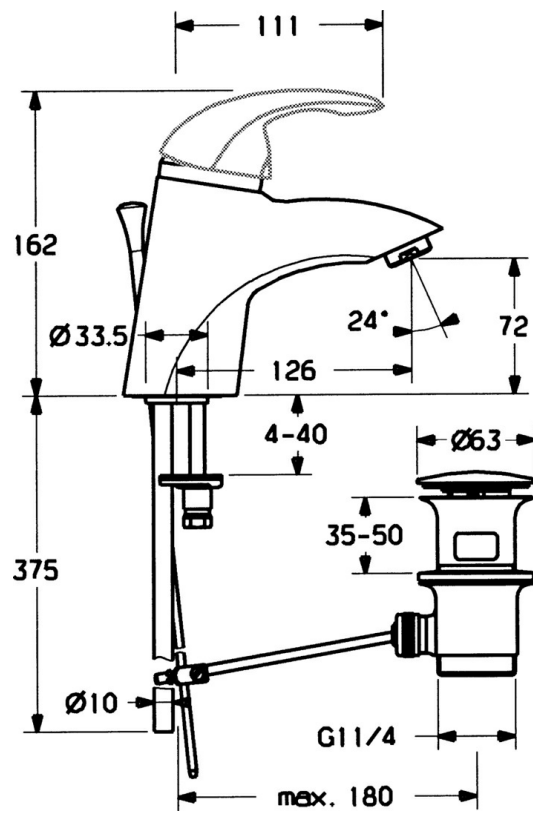

EAN: 4015474000513
static.hansa.com/55092100

- Washbasin
- Single-lever
- Deck mounted
- Chrome
- Fixed spout
- Without operation lever

Technical data

Technical properties

Hot water supply	max. +80°C
Working pressure	0.5-10 bar
Material	Brass

Spare parts

SP55092100

	Name	Code
2	Covering cap Chrome/Satin Discontinued	59906564
2	Covering cap	59906563
2.2	Fixing sleeve	59906695
3	Eye screw, M50x1, SW45	59904775
4	Cartridge, 4.8 eco	59904601
4	Cartridge, 4.8 Eco-Top	59911431
4.1	Hot water limiter	59904759
5.1	Pop-up operating rod Discontinued	59911788
5.2	Swivel joint	59904624
5.3	Gasket, 37x48x3.5	59911422
5.5	Fixing plate	59904765
5.6	Screw, M8x1, SW13	59904766
5.7	Fixing set	59910749
5.8	Installation coupling pair	59911791
6	Aerator, M24x1 Gold Discontinued	59904772
6	Aerator, M24x1 STD HC A	59902366
6.1	Aerator, M22/24 A	59902081
7	Pop-up waste	59911441
7	Pop-up waste Chrome/Gold Discontinued	59911450
7	Pop-up waste Satin Discontinued	59911442
N.I.	Installation kit	59913083