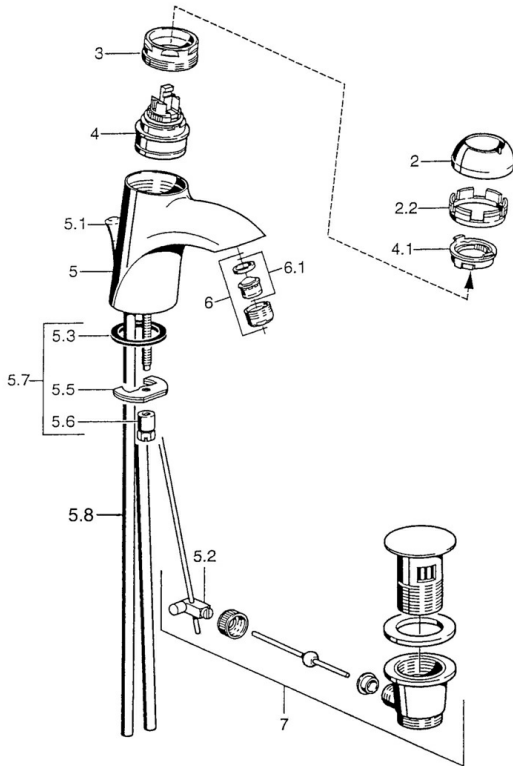

EAN: 4015474000513
static.hansa.com/55092100

- Washbasin
- Single-lever
- Deck mounted
- Chrome
- Fixed spout
- Without operation lever

Technical data

Technical properties

Hot water supply	max. +80°C
Working pressure	0.5-10 bar
Material	Brass

Spare parts

SP55092100

	Name	Code
2	Covering cap Chrome/Satin Discontinued	59906564
2	Covering cap	59906563
2.2	Fixing sleeve	59906695
3	Eye screw, M50x1, SW45	59904775
4	Cartridge, 4.8 eco	59904601
4	Cartridge, 4.8 Eco-Top	59911431
4.1	Hot water limiter	59904759
5.1	Pop-up operating rod Discontinued	59911788
5.2	Swivel joint	59904624
5.3	Gasket, 37x48x3.5	59911422
5.5	Fixing plate	59904765
5.6	Screw, M8x1, SW13	59904766
5.7	Fixing set	59910749
5.8	Installation coupling pair	59911791
6	Aerator, M24x1 Gold Discontinued	59904772
6	Aerator, M24x1 STD HC A	59902366
6.1	Aerator, M22/24 A	59902081
7	Pop-up waste	59911441
7	Pop-up waste Chrome/Gold Discontinued	59911450
7	Pop-up waste Satin Discontinued	59911442
N.I.	Installation kit	59913083