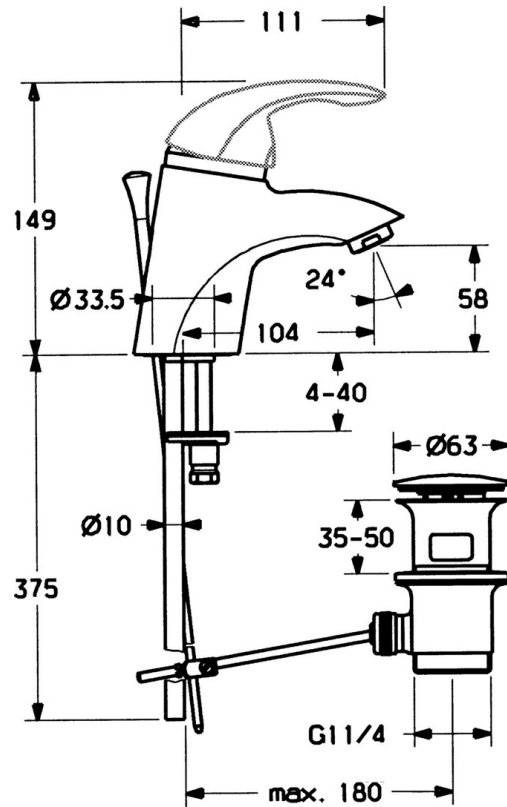

EAN: 4015474000506
static.hansa.com/5507210092

- Washbasin
- Single-lever
- Deck mounted
- Fixed spout
- Without operation lever

Technical data

Technical properties

Hot water supply	max. +80°C
Working pressure	0.5-10 bar
Material	Brass

Spare parts

SP55092100

	Name	Code
2	Covering cap Chrome/Satin Discontinued	59906564
2	Covering cap	59906563
2.2	Fixing sleeve	59906695
3	Eye screw, M50x1, SW45	59904775
4	Cartridge, 4.8 eco	59904601
4	Cartridge, 4.8 Eco-Top	59911431
4.1	Hot water limiter	59904759
5.1	Pop-up operating rod Discontinued	59911788
5.2	Swivel joint	59904624
5.3	Gasket, 37x48x3.5	59911422
5.5	Fixing plate	59904765
5.6	Screw, M8x1, SW13	59904766
5.7	Fixing set	59910749
5.8	Installation coupling pair	59911791
6	Aerator, M24x1 Gold Discontinued	59904772
6	Aerator, M24x1 STD HC A	59902366
6.1	Aerator, M22/24 A	59902081
7	Pop-up waste	59911441
7	Pop-up waste Chrome/Gold Discontinued	59911450
7	Pop-up waste Satin Discontinued	59911442
N.I.	Installation kit	59913083