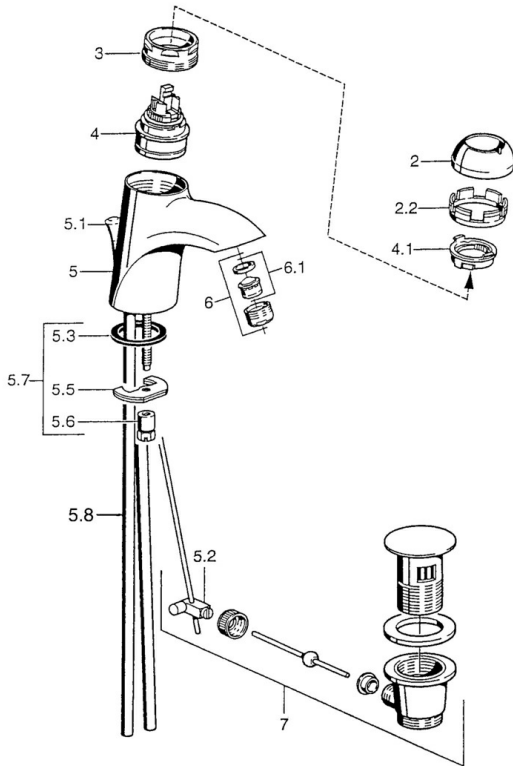

EAN: 4015474000506
static.hansa.com/5507210092

- Washbasin
- Single-lever
- Deck mounted
- Fixed spout
- Without operation lever

Technical data

Technical properties

Hot water supply	max. +80°C
Working pressure	0.5-10 bar
Material	Brass

Spare parts

SP55092100

	Name	Code
2	Covering cap Chrome/Satin Discontinued	59906564
2	Covering cap	59906563
2.2	Fixing sleeve	59906695
3	Eye screw, M50x1, SW45	59904775
4	Cartridge, 4.8 eco	59904601
4	Cartridge, 4.8 Eco-Top	59911431
4.1	Hot water limiter	59904759
5.1	Pop-up operating rod Discontinued	59911788
5.2	Swivel joint	59904624
5.3	Gasket, 37x48x3.5	59911422
5.5	Fixing plate	59904765
5.6	Screw, M8x1, SW13	59904766
5.7	Fixing set	59910749
5.8	Installation coupling pair	59911791
6	Aerator, M24x1 Gold Discontinued	59904772
6	Aerator, M24x1 STD HC A	59902366
6.1	Aerator, M22/24 A	59902081
7	Pop-up waste	59911441
7	Pop-up waste Chrome/Gold Discontinued	59911450
7	Pop-up waste Satin Discontinued	59911442
N.I.	Installation kit	59913083