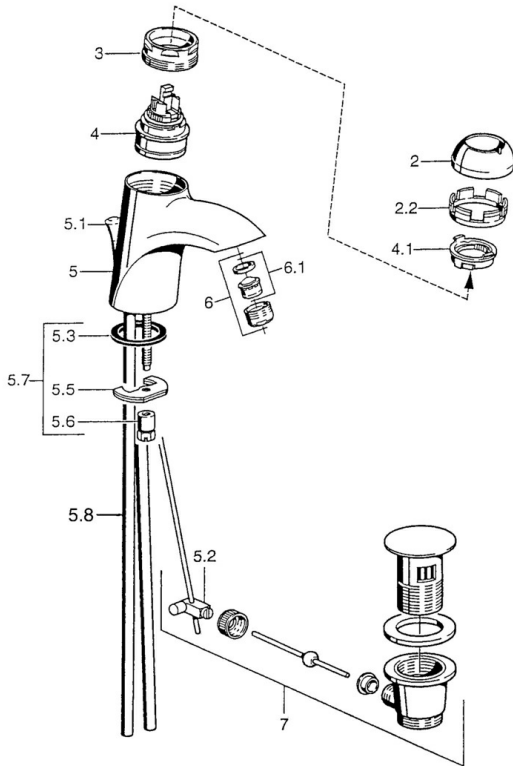

EAN: 4015474000407
static.hansa.com/5507210090

- Washbasin
- Single-lever
- Deck mounted
- Chrome/Gold
- Fixed spout
- Without operation lever

Technical data

Technical properties

Hot water supply	max. +80°C
Working pressure	0.5-10 bar
Material	Brass

Spare parts

SP55092100

	Name	Code
2	Covering cap Chrome/Satin Discontinued	59906564
2	Covering cap	59906563
2.2	Fixing sleeve	59906695
3	Eye screw, M50x1, SW45	59904775
4	Cartridge, 4.8 eco	59904601
4	Cartridge, 4.8 Eco-Top	59911431
4.1	Hot water limiter	59904759
5.1	Pop-up operating rod Discontinued	59911788
5.2	Swivel joint	59904624
5.3	Gasket, 37x48x3.5	59911422
5.5	Fixing plate	59904765
5.6	Screw, M8x1, SW13	59904766
5.7	Fixing set	59910749
5.8	Installation coupling pair	59911791
6	Aerator, M24x1 Gold Discontinued	59904772
6	Aerator, M24x1 STD HC A	59902366
6.1	Aerator, M22/24 A	59902081
7	Pop-up waste	59911441
7	Pop-up waste Chrome/Gold Discontinued	59911450
7	Pop-up waste Satin Discontinued	59911442
N.I.	Installation kit	59913083