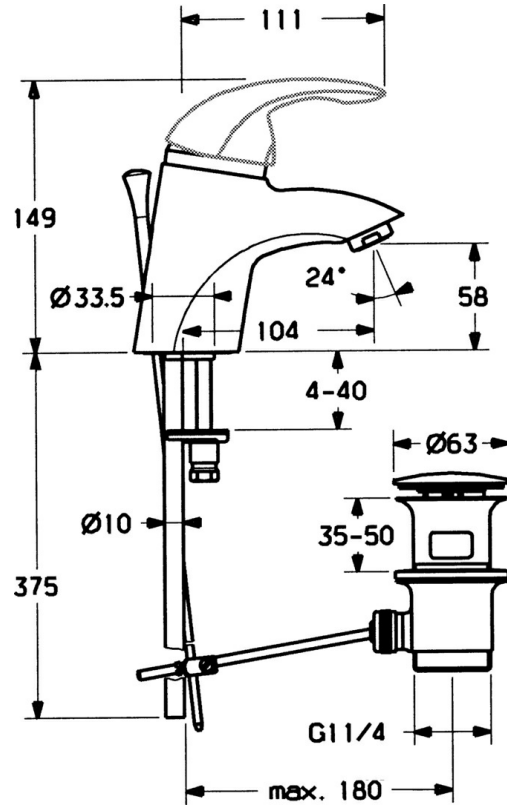

EAN: 4015474000407
static.hansa.com/5507210090

- Washbasin
- Single-lever
- Deck mounted
- Chrome/Gold
- Fixed spout
- Without operation lever

Technical data

Technical properties

Hot water supply	max. +80°C
Working pressure	0.5-10 bar
Material	Brass

Spare parts

SP55092100

	Name	Code
2	Covering cap Chrome/Satin Discontinued	59906564
2	Covering cap	59906563
2.2	Fixing sleeve	59906695
3	Eye screw, M50x1, SW45	59904775
4	Cartridge, 4.8 eco	59904601
4	Cartridge, 4.8 Eco-Top	59911431
4.1	Hot water limiter	59904759
5.1	Pop-up operating rod Discontinued	59911788
5.2	Swivel joint	59904624
5.3	Gasket, 37x48x3.5	59911422
5.5	Fixing plate	59904765
5.6	Screw, M8x1, SW13	59904766
5.7	Fixing set	59910749
5.8	Installation coupling pair	59911791
6	Aerator, M24x1 Gold Discontinued	59904772
6	Aerator, M24x1 STD HC A	59902366
6.1	Aerator, M22/24 A	59902081
7	Pop-up waste	59911441
7	Pop-up waste Chrome/Gold Discontinued	59911450
7	Pop-up waste Satin Discontinued	59911442
N.I.	Installation kit	59913083