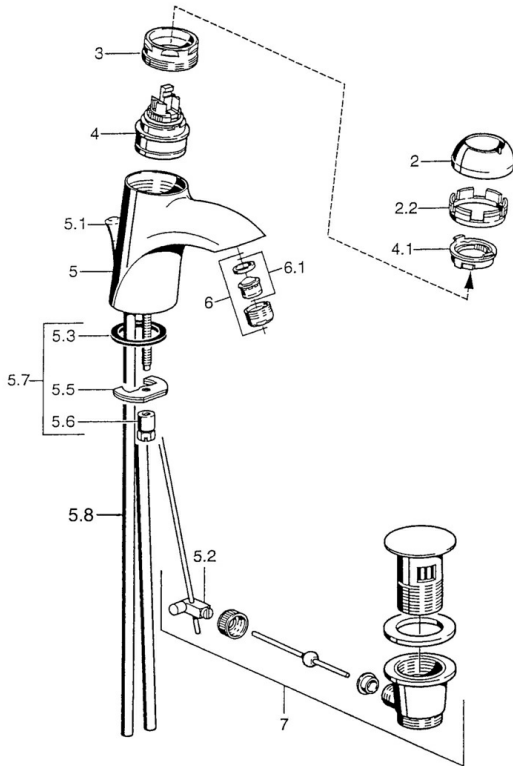

EAN: 4015474000384  
[static.hansa.com/55072100](http://static.hansa.com/55072100)

- Washbasin
- Single-lever
- Deck mounted
- Chrome
- Fixed spout
- Without operation lever

### Technical properties

Hot water supply	<b>max. +80°C</b>
Working pressure	<b>0.5-10 bar</b>
Material	<b>Brass</b>

## Spare parts

### SP55092100

	Name	Code
2	Covering cap Chrome/Satin Discontinued	59906564
2	Covering cap	59906563
2.2	Fixing sleeve	59906695
3	Eye screw, M50x1, SW45	59904775
4	Cartridge, 4.8 eco	59904601
4	Cartridge, 4.8 Eco-Top	59911431
4.1	Hot water limiter	59904759
5.1	Pop-up operating rod Discontinued	59911788
5.2	Swivel joint	59904624
5.3	Gasket, 37x48x3.5	59911422
5.5	Fixing plate	59904765
5.6	Screw, M8x1, SW13	59904766
5.7	Fixing set	59910749
5.8	Installation coupling pair	59911791
6	Aerator, M24x1 Gold Discontinued	59904772
6	Aerator, M24x1 STD HC A	59902366
6.1	Aerator, M22/24 A	59902081
7	Pop-up waste	59911441
7	Pop-up waste Chrome/Gold Discontinued	59911450
7	Pop-up waste Satin Discontinued	59911442
N.I.	Installation kit	59913083