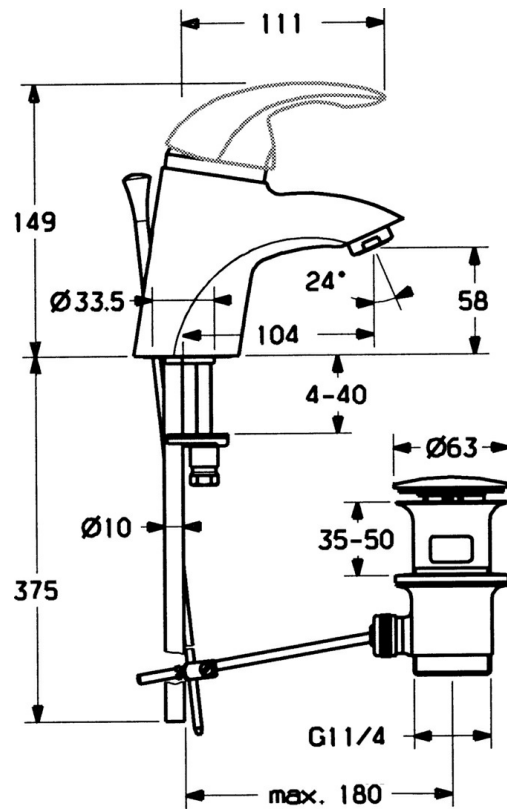

EAN: 4015474000384  
[static.hansa.com/55072100](http://static.hansa.com/55072100)

- Washbasin
- Single-lever
- Deck mounted
- Chrome
- Fixed spout
- Without operation lever

### Technical properties

Hot water supply	<b>max. +80°C</b>
Working pressure	<b>0.5-10 bar</b>
Material	<b>Brass</b>

### SP55092100

	Name	Code
2	Covering cap Chrome/Satin Discontinued	59906564
2	Covering cap	59906563
2.2	Fixing sleeve	59906695
3	Eye screw, M50x1, SW45	59904775
4	Cartridge, 4.8 eco	59904601
4	Cartridge, 4.8 Eco-Top	59911431
4.1	Hot water limiter	59904759
5.1	Pop-up operating rod Discontinued	59911788
5.2	Swivel joint	59904624
5.3	Gasket, 37x48x3.5	59911422
5.5	Fixing plate	59904765
5.6	Screw, M8x1, SW13	59904766
5.7	Fixing set	59910749
5.8	Installation coupling pair	59911791
6	Aerator, M24x1 Gold Discontinued	59904772
6	Aerator, M24x1 STD HC A	59902366
6.1	Aerator, M22/24 A	59902081
7	Pop-up waste	59911441
7	Pop-up waste Chrome/Gold Discontinued	59911450
7	Pop-up waste Satin Discontinued	59911442
N.I.	Installation kit	59913083