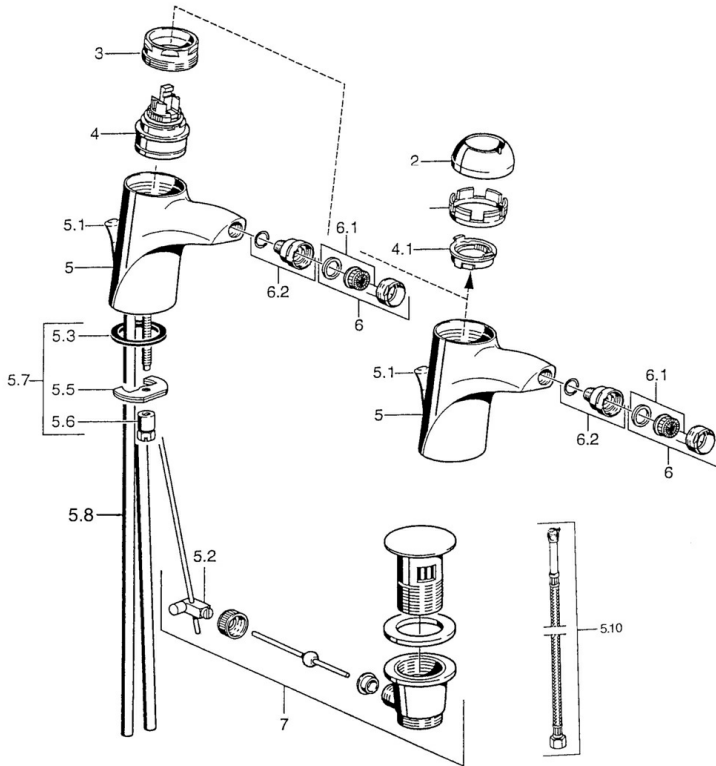

EAN: 4015474016064  
[static.hansa.com/5506320092](http://static.hansa.com/5506320092)

- Bidet
- Single-lever
- Deck mounted
- Without operation lever

### Technical properties

Hot water supply	max. +80°C
Working pressure	0.5-10 bar
Material	Brass

## Spare parts

### SP55063200

	Name	Code
2	Covering cap	59906563
2	Covering cap Chrome/Satin Discontinued	59906564
2.2	Fixing sleeve	59906695
3	Eye screw, M50x1, SW45	59904775
4	Cartridge, 4.8 eco	59904601
4.1	Hot water limiter	59904759
5.2	Swivel joint	59904624
5.3	Gasket, 37x48x3.5	59911422
5.4	Attachment clamp Discontinued	59911416
5.5	Fixing plate	59904765
5.6	Screw, M8x1, SW13	59904766
5.7	Fixing set	59910749
5.8	Hose Discontinued	59911792
5.8	Installation coupling pair	59911791
5.9	O-ring, 9x2	59905095
5.10	Flexible pipe, L=500, G3/8-M10x1	59911767
6	Aerator, M24x1 Gold Discontinued	59904772
6	Aerator, M24x1 STD HC A	59902366
6.1	Aerator, M22/24 A	59902081
6.2	Ball joint for bidet faucet, M24x1	59904920
7	Pop-up waste Chrome/Gold Discontinued	59911450
7	Pop-up waste Satin Discontinued	59911442
7	Pop-up waste	59911441
N.I.	Flexible pipe, L=410, G3/8 Discontinued	59912302