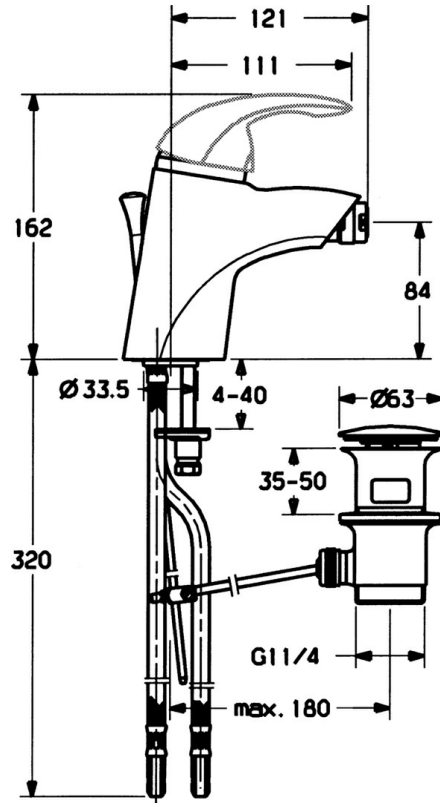

EAN: 4015474016064  
[static.hansa.com/5506320092](http://static.hansa.com/5506320092)

- Bidet
- Single-lever
- Deck mounted
- Without operation lever

### Technical properties

Hot water supply	max. +80°C
Working pressure	0.5-10 bar
Material	Brass

## Spare parts

### SP55063200

	Name	Code
2	Covering cap	59906563
2	Covering cap Chrome/Satin Discontinued	59906564
2.2	Fixing sleeve	59906695
3	Eye screw, M50x1, SW45	59904775
4	Cartridge, 4.8 eco	59904601
4.1	Hot water limiter	59904759
5.2	Swivel joint	59904624
5.3	Gasket, 37x48x3.5	59911422
5.4	Attachment clamp Discontinued	59911416
5.5	Fixing plate	59904765
5.6	Screw, M8x1, SW13	59904766
5.7	Fixing set	59910749
5.8	Hose Discontinued	59911792
5.8	Installation coupling pair	59911791
5.9	O-ring, 9x2	59905095
5.10	Flexible pipe, L=500, G3/8-M10x1	59911767
6	Aerator, M24x1 Gold Discontinued	59904772
6	Aerator, M24x1 STD HC A	59902366
6.1	Aerator, M22/24 A	59902081
6.2	Ball joint for bidet faucet, M24x1	59904920
7	Pop-up waste Chrome/Gold Discontinued	59911450
7	Pop-up waste Satin Discontinued	59911442
7	Pop-up waste	59911441
N.I.	Flexible pipe, L=410, G3/8 Discontinued	59912302