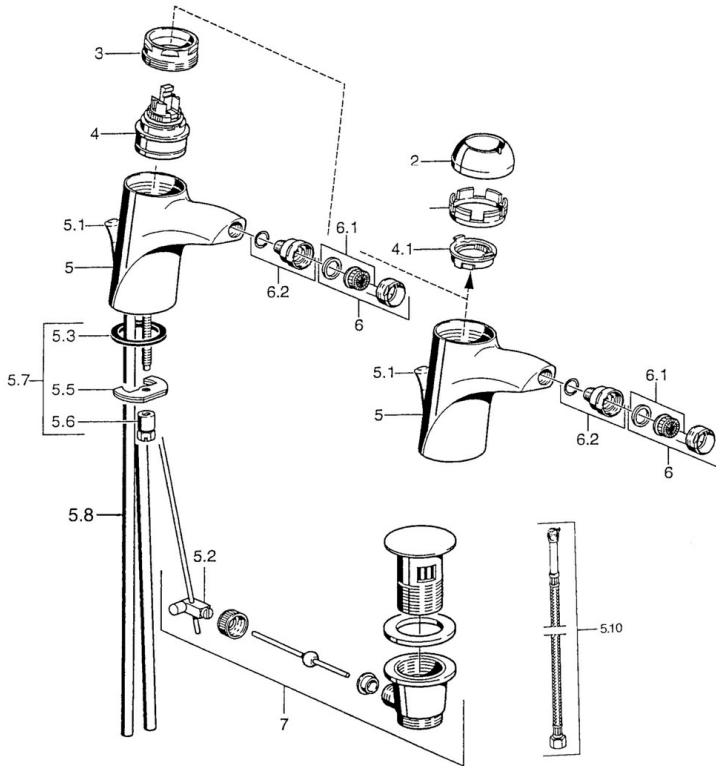

EAN: 4015474016057
static.hansa.com/5506320090

- Bidet
- Single-lever
- Deck mounted
- Chrome/Gold
- Without operation lever

Technical data

Technical properties

Hot water supply	max. +80°C
Working pressure	0.5-10 bar
Material	Brass

Spare parts

SP55063200

	Name	Code
2	Covering cap	59906563
2	Covering cap Chrome/Satin Discontinued	59906564
2.2	Fixing sleeve	59906695
3	Eye screw, M50x1, SW45	59904775
4	Cartridge, 4.8 eco	59904601
4.1	Hot water limiter	59904759
5.2	Swivel joint	59904624
5.3	Gasket, 37x48x3.5	59911422
5.4	Attachment clamp Discontinued	59911416
5.5	Fixing plate	59904765
5.6	Screw, M8x1, SW13	59904766
5.7	Fixing set	59910749
5.8	Hose Discontinued	59911792
5.8	Installation coupling pair	59911791
5.9	O-ring, 9x2	59905095
5.10	Flexible pipe, L=500, G3/8-M10x1	59911767
6	Aerator, M24x1 Gold Discontinued	59904772
6	Aerator, M24x1 STD HC A	59902366
6.1	Aerator, M22/24 A	59902081
6.2	Ball joint for bidet faucet, M24x1	59904920
7	Pop-up waste Chrome/Gold Discontinued	59911450
7	Pop-up waste Satin Discontinued	59911442
7	Pop-up waste	59911441
N.I.	Flexible pipe, L=410, G3/8 Discontinued	59912302