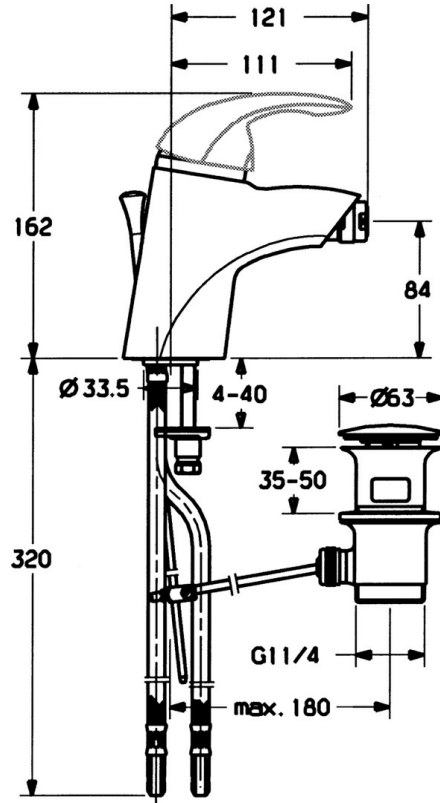

EAN: 4015474016057
static.hansa.com/5506320090

- Bidet
- Single-lever
- Deck mounted
- Chrome/Gold
- Without operation lever

Technical data

Technical properties

Hot water supply	max. +80°C
Working pressure	0.5-10 bar
Material	Brass

Spare parts

SP55063200

	Name	Code
2	Covering cap	59906563
2	Covering cap Chrome/Satin Discontinued	59906564
2.2	Fixing sleeve	59906695
3	Eye screw, M50x1, SW45	59904775
4	Cartridge, 4.8 eco	59904601
4.1	Hot water limiter	59904759
5.2	Swivel joint	59904624
5.3	Gasket, 37x48x3.5	59911422
5.4	Attachment clamp Discontinued	59911416
5.5	Fixing plate	59904765
5.6	Screw, M8x1, SW13	59904766
5.7	Fixing set	59910749
5.8	Hose Discontinued	59911792
5.8	Installation coupling pair	59911791
5.9	O-ring, 9x2	59905095
5.10	Flexible pipe, L=500, G3/8-M10x1	59911767
6	Aerator, M24x1 Gold Discontinued	59904772
6	Aerator, M24x1 STD HC A	59902366
6.1	Aerator, M22/24 A	59902081
6.2	Ball joint for bidet faucet, M24x1	59904920
7	Pop-up waste Chrome/Gold Discontinued	59911450
7	Pop-up waste Satin Discontinued	59911442
7	Pop-up waste	59911441
N.I.	Flexible pipe, L=410, G3/8 Discontinued	59912302