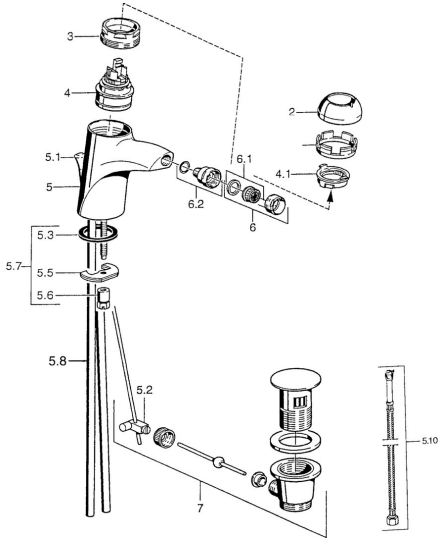

EAN: 4015474000322
static.hansa.com/55063100

- Bidet
- Single-lever
- Deck mounted
- Chrome
- Without operation lever

Technical data

Technical properties

Hot water supply	max. +80°C
Working pressure	0.5-10 bar
Material	Brass

Spare parts

SP55063200

	Name	Code
2	Covering cap	59906563
2	Covering cap Chrome/Satin Discontinued	59906564
2.2	Fixing sleeve	59906695
3	Eye screw, M50x1, SW45	59904775
4	Cartridge, 4.8 eco	59904601
4.1	Hot water limiter	59904759
5.2	Swivel joint	59904624
5.3	Gasket, 37x48x3.5	59911422
5.4	Attachment clamp Discontinued	59911416
5.5	Fixing plate	59904765
5.6	Screw, M8x1, SW13	59904766
5.7	Fixing set	59910749
5.8	Hose Discontinued	59911792
5.8	Installation coupling pair	59911791
5.9	O-ring, 9x2	59905095
5.10	Flexible pipe, L=500, G3/8-M10x1	59911767
6	Aerator, M24x1 Gold Discontinued	59904772
6	Aerator, M24x1 STD HC A	59902366
6.1	Aerator, M22/24 A	59902081
6.2	Ball joint for bidet faucet, M24x1	59904920
7	Pop-up waste Chrome/Gold Discontinued	59911450
7	Pop-up waste Satin Discontinued	59911442
7	Pop-up waste	59911441
N.I.	Flexible pipe, L=410, G3/8 Discontinued	59912302