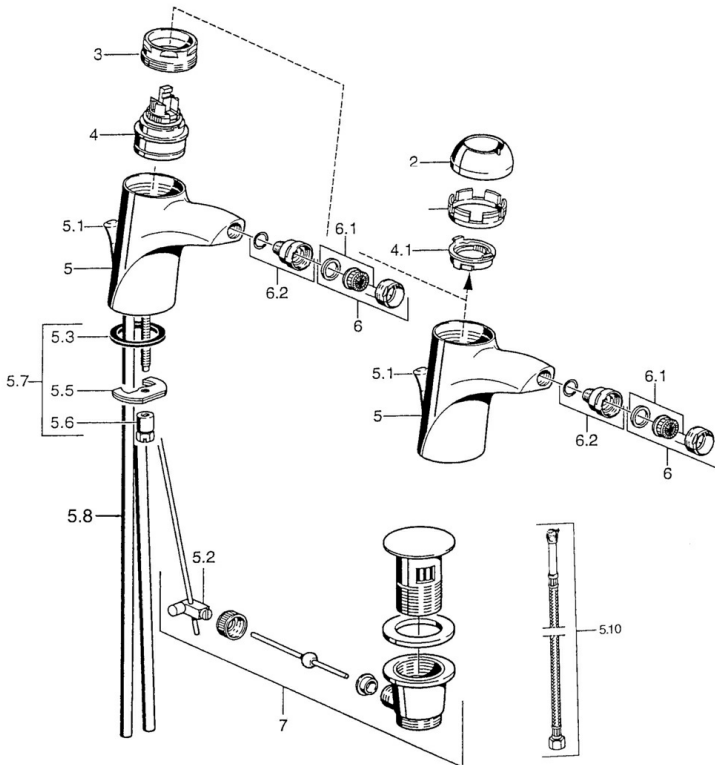

EAN: 4015474000322
static.hansa.com/55063100

- Bidet
- Single-lever
- Deck mounted
- Chrome
- Without operation lever

Technical data

Technical properties

Hot water supply	max. +80°C
Working pressure	0.5-10 bar
Material	Brass

Spare parts

SP55063200

	Name	Code
2	Covering cap	59906563
2	Covering cap Chrome/Satin Discontinued	59906564
2.2	Fixing sleeve	59906695
3	Eye screw, M50x1, SW45	59904775
4	Cartridge, 4.8 eco	59904601
4.1	Hot water limiter	59904759
5.2	Swivel joint	59904624
5.3	Gasket, 37x48x3.5	59911422
5.4	Attachment clamp Discontinued	59911416
5.5	Fixing plate	59904765
5.6	Screw, M8x1, SW13	59904766
5.7	Fixing set	59910749
5.8	Hose Discontinued	59911792
5.8	Installation coupling pair	59911791
5.9	O-ring, 9x2	59905095
5.10	Flexible pipe, L=500, G3/8-M10x1	59911767
6	Aerator, M24x1 Gold Discontinued	59904772
6	Aerator, M24x1 STD HC A	59902366
6.1	Aerator, M22/24 A	59902081
6.2	Ball joint for bidet faucet, M24x1	59904920
7	Pop-up waste Chrome/Gold Discontinued	59911450
7	Pop-up waste Satin Discontinued	59911442
7	Pop-up waste	59911441
N.I.	Flexible pipe, L=410, G3/8 Discontinued	59912302