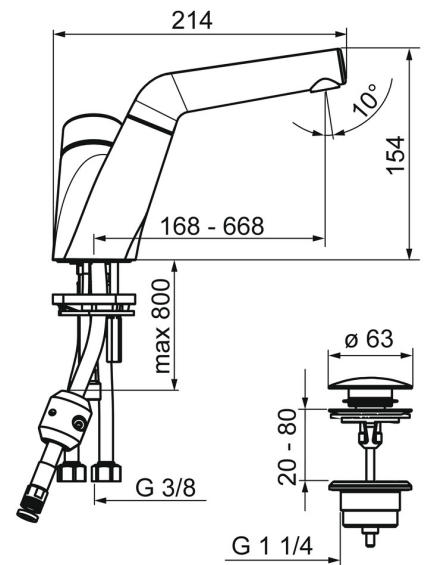

EAN: 4015474278028
static.hansa.com/55052281

- Washbasin
- Single-lever
- Deck mounted
- Chrome
- Swivel spout, Pull-out model
- Hot/Cold symbols, Single operating lever/handle
- Push pop-up waste without draw-rod
- Limitation option for maximum temperature and flow-rate, Adjustable hot water stop (included, retrofittable)
- Litter filter(s), ø 40 mm ceramic cartridge for flow and temperature control
- Flexible inlet pipes
- Waterways without nickel coating

Technical data

Flow properties

Flow-rate at 3 bar **6.0 l/min**

Technical properties

DN-size (nominal dimension) **DN15**
 Hot water supply **max. +70°C**
 Working pressure **0.5-10 bar**
 Connection size **G3/8**
 Projection **168 mm**
 Material **Brass**

Regulations

EN standard **EN 817**

Spare parts

SP55052281

	Name	Code
1	Lever	59914340
2	Symbol plug	59914341
3	Covering cap Discontinued	59914342
4	Tightening nut, M42x1.5, SW 38	59914128
5	Cartridge, 4.0 Classic	59914129
6	O-ring, 53.64x2.62 Discontinued	59914369
7	Supporting plate	59910008
8	Fixing screw, M6x65 Discontinued	59914259
9	Fixing plate with a nut	59914344
10	Rapid pop-up waste	59913988
11	Pull-out spout, (-2018)	59914346
11	Pull-out spout, (2018-)	59914711
12	Aerator and key, M18.5x1	59914350
13	Hose, L=1500, G1/2-M15x1	59914345
14	Counterbalance	59914039
N.I.	Flexible pipe, L=430, G3/8-M8x1	59913964
N.I.	Key, 38 mm	59914176
N.I.	Socket wrench, 9 mm	59914181