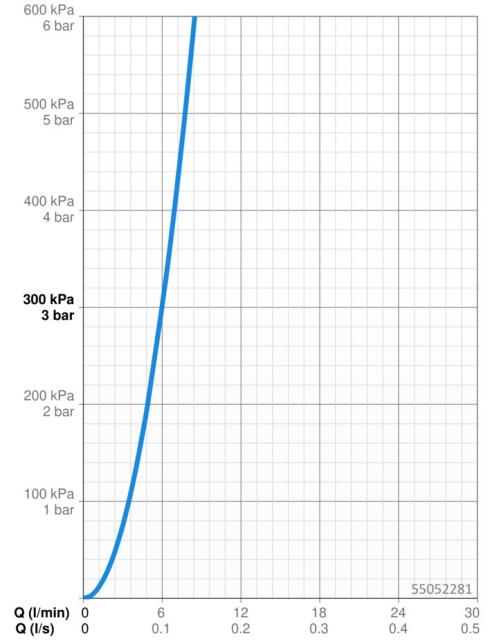

Technical data

Flow properties

Flow-rate at 3 bar **6.0 l/min**

Technical properties

DN-size (nominal dimension) **DN15**
Hot water supply **max. +70°C**
Working pressure **0.5-10 bar**
Connection size **G3/8**
Projection **168 mm**
Material **Brass**

Regulations

EN standard **EN 817**