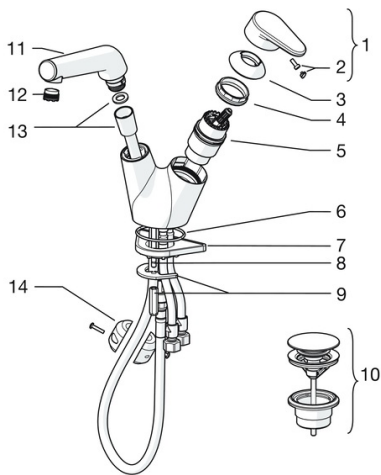

EAN: 4015474278028
static.hansa.com/55052281

- Washbasin
- Single-lever
- Deck mounted
- Chrome
- Swivel spout, Pull-out model
- Hot/Cold symbols, Single operating lever/handle
- Push pop-up waste without draw-rod
- Limitation option for maximum temperature and flow-rate, Adjustable hot water stop (included, retrofittable)
- Litter filter(s), ø 40 mm ceramic cartridge for flow and temperature control
- Flexible inlet pipes
- Waterways without nickel coating

Technical data

Flow properties

Flow-rate at 3 bar **6.0 l/min**

Technical properties

DN-size (nominal dimension) **DN15**
 Hot water supply **max. +70°C**
 Working pressure **0.5-10 bar**
 Connection size **G3/8**
 Projection **168 mm**
 Material **Brass**

Regulations

EN standard **EN 817**

Spare parts

SP55052281

	Name	Code
1	Lever	59914340
2	Symbol plug	59914341
3	Covering cap Discontinued	59914342
4	Tightening nut, M42x1.5, SW 38	59914128
5	Cartridge, 4.0 Classic	59914129
6	O-ring, 53.64x2.62 Discontinued	59914369
7	Supporting plate	59910008
8	Fixing screw, M6x65 Discontinued	59914259
9	Fixing plate with a nut	59914344
10	Rapid pop-up waste	59913988
11	Pull-out spout, (-2018)	59914346
11	Pull-out spout, (2018-)	59914711
12	Aerator and key, M18.5x1	59914350
13	Hose, L=1500, G1/2-M15x1	59914345
14	Counterbalance	59914039
N.I.	Flexible pipe, L=430, G3/8-M8x1	59913964
N.I.	Key, 38 mm	59914176
N.I.	Socket wrench, 9 mm	59914181