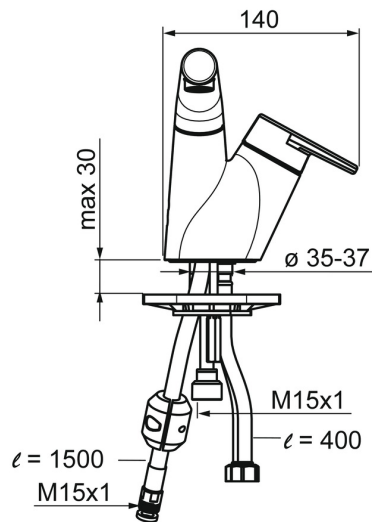

EAN: 4015474278028
static.hansa.com/55052281

- Washbasin
- Single-lever
- Deck mounted
- Chrome
- Swivel spout, Pull-out model
- Hot/Cold symbols, Single operating lever/handle
- Push pop-up waste without draw-rod
- Limitation option for maximum temperature and flow-rate, Adjustable hot water stop (included, retrofittable)
- Litter filter(s), ø 40 mm ceramic cartridge for flow and temperature control
- Flexible inlet pipes
- Waterways without nickel coating

Technical data

Flow properties

Flow-rate at 3 bar **6.0 l/min**

Technical properties

DN-size (nominal dimension) **DN15**
 Hot water supply **max. +70°C**
 Working pressure **0.5-10 bar**
 Connection size **G3/8**
 Projection **168 mm**
 Material **Brass**

Regulations

EN standard **EN 817**

Spare parts

SP55052281

	Name	Code
1	Lever	59914340
2	Symbol plug	59914341
3	Covering cap Discontinued	59914342
4	Tightening nut, M42x1.5, SW 38	59914128
5	Cartridge, 4.0 Classic	59914129
6	O-ring, 53.64x2.62 Discontinued	59914369
7	Supporting plate	59910008
8	Fixing screw, M6x65 Discontinued	59914259
9	Fixing plate with a nut	59914344
10	Rapid pop-up waste	59913988
11	Pull-out spout, (-2018)	59914346
11	Pull-out spout, (2018-)	59914711
12	Aerator and key, M18.5x1	59914350
13	Hose, L=1500, G1/2-M15x1	59914345
14	Counterbalance	59914039
N.I.	Flexible pipe, L=430, G3/8-M8x1	59913964
N.I.	Key, 38 mm	59914176
N.I.	Socket wrench, 9 mm	59914181