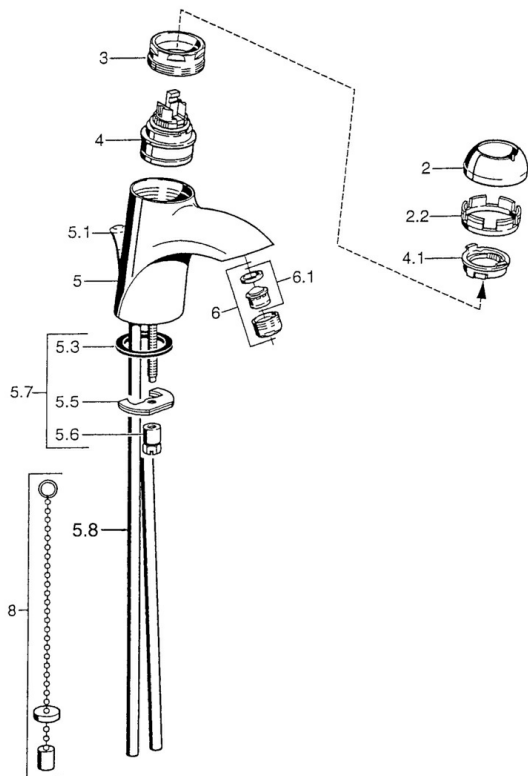

EAN: 4015474000292
static.hansa.com/55042100

- Washbasin
- Single-lever
- Deck mounted
- Chrome
- Without operation lever

Technical data

Technical properties

Hot water supply	max. +80°C
Working pressure	0.5-10 bar
Material	Brass

Spare parts

SP55042100

	Name	Code
2	Covering cap	59906563
2.2	Fixing sleeve	59906695
3	Eye screw, M50x1, SW45	59904775
4	Cartridge, 4.8 eco	59904601
4.1	Hot water limiter	59904759
5.3	Gasket, 37x48x3.5	59911422
5.5	Fixing plate	59904765
5.6	Screw, M8x1, SW13	59904766
5.7	Fixing set	59910749
5.8	Installation coupling pair	59911791
6	Aerator, M24x1 STD HC A	59902366
6.1	Aerator, M22/24 A	59902081
8	Washer with chain holder	59902219
9	Plug	59906910