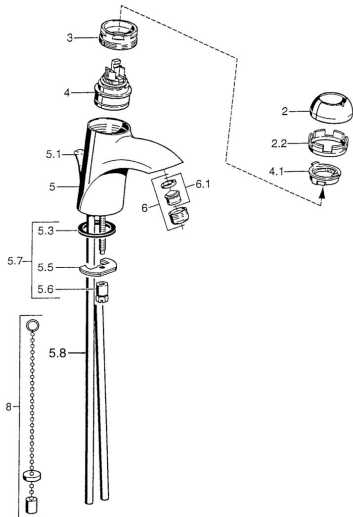

EAN: 4015474000292
static.hansa.com/55042100

- Washbasin
- Single-lever
- Deck mounted
- Chrome
- Without operation lever

Technical data

Technical properties

Hot water supply	max. +80°C
Working pressure	0.5-10 bar
Material	Brass

Spare parts

SP55042100

	Name	Code
2	Covering cap	59906563
2.2	Fixing sleeve	59906695
3	Eye screw, M50x1, SW45	59904775
4	Cartridge, 4.8 eco	59904601
4.1	Hot water limiter	59904759
5.3	Gasket, 37x48x3.5	59911422
5.5	Fixing plate	59904765
5.6	Screw, M8x1, SW13	59904766
5.7	Fixing set	59910749
5.8	Installation coupling pair	59911791
6	Aerator, M24x1 STD HC A	59902366
6.1	Aerator, M22/24 A	59902081
8	Washer with chain holder	59902219
9	Plug	59906910