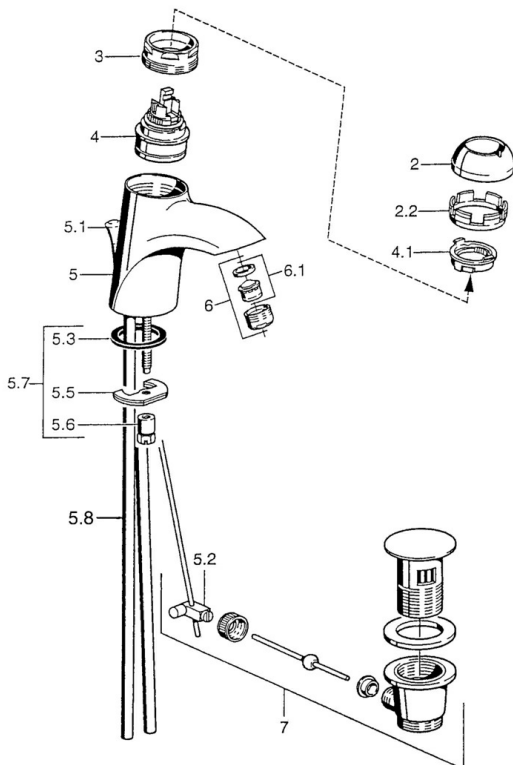

EAN: 4015474000148
static.hansa.com/55032100

- Washbasin
- Single-lever
- Deck mounted
- Chrome
- Without operation lever

Technical data

Technical properties

Hot water supply	max. +80°C
Working pressure	0.5-10 bar
Material	Brass

Spare parts

SP55092100

	Name	Code
2	Covering cap Chrome/Satin Discontinued	59906564
2	Covering cap	59906563
2.2	Fixing sleeve	59906695
3	Eye screw, M50x1, SW45	59904775
4	Cartridge, 4.8 eco	59904601
4	Cartridge, 4.8 Eco-Top	59911431
4.1	Hot water limiter	59904759
5.1	Pop-up operating rod Discontinued	59911788
5.2	Swivel joint	59904624
5.3	Gasket, 37x48x3.5	59911422
5.5	Fixing plate	59904765
5.6	Screw, M8x1, SW13	59904766
5.7	Fixing set	59910749
5.8	Installation coupling pair	59911791
6	Aerator, M24x1 Gold Discontinued	59904772
6	Aerator, M24x1 STD HC A	59902366
6.1	Aerator, M22/24 A	59902081
7	Pop-up waste	59911441
7	Pop-up waste Chrome/Gold Discontinued	59911450
7	Pop-up waste Satin Discontinued	59911442
N.I.	Installation kit	59913083