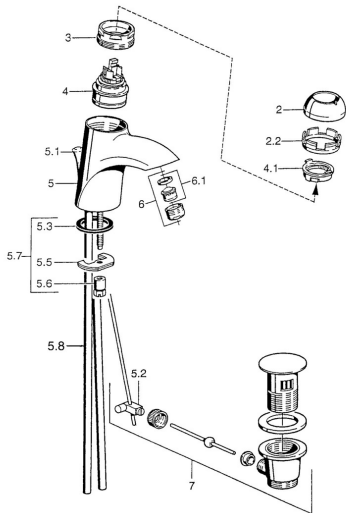

EAN: 4015474000148
static.hansa.com/55032100

- Washbasin
- Single-lever
- Deck mounted
- Chrome
- Without operation lever

Technical data

Technical properties

Hot water supply	max. +80°C
Working pressure	0.5-10 bar
Material	Brass

Spare parts

SP55092100

	Name	Code
2	Covering cap Chrome/Satin Discontinued	59906564
2	Covering cap	59906563
2.2	Fixing sleeve	59906695
3	Eye screw, M50x1, SW45	59904775
4	Cartridge, 4.8 eco	59904601
4	Cartridge, 4.8 Eco-Top	59911431
4.1	Hot water limiter	59904759
5.1	Pop-up operating rod Discontinued	59911788
5.2	Swivel joint	59904624
5.3	Gasket, 37x48x3.5	59911422
5.5	Fixing plate	59904765
5.6	Screw, M8x1, SW13	59904766
5.7	Fixing set	59910749
5.8	Installation coupling pair	59911791
6	Aerator, M24x1 Gold Discontinued	59904772
6	Aerator, M24x1 STD HC A	59902366
6.1	Aerator, M22/24 A	59902081
7	Pop-up waste	59911441
7	Pop-up waste Chrome/Gold Discontinued	59911450
7	Pop-up waste Satin Discontinued	59911442
N.I.	Installation kit	59913083