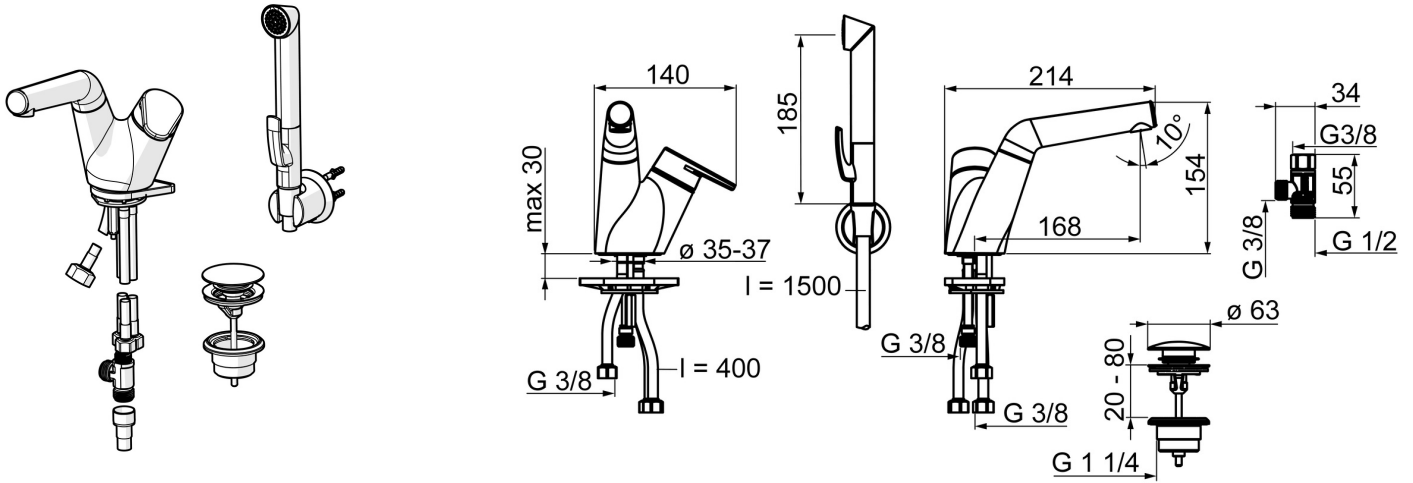

EAN: 4015474278011
static.hansa.com/55022201

- Washbasin
- Single-lever, Bidetta
- Deck mounted
- Chrome
- Swivel spout
- Hot/Cold symbols, Single operating lever/handle
- Push pop-up waste without draw-rod
- Hand shower, Shower holder, Shower hose (1500 mm)
- Bidetta hand shower
- Limitation option for maximum temperature and flow-rate, Adjustable hot water stop (included, retrofittable)
- \varnothing 40 mm ceramic cartridge for flow and temperature control
- Flexible inlet pipes
- Waterways without nickel coating
- 1 spray function

Technical data

Flow properties

Flow-rate at 3 bar **6.0 / 9.0 l/min**

Technical properties

DN-size (nominal dimension) **DN15**
 Hot water supply **max. +70°C**
 Working pressure **0.5-10 bar**
 Connection size **G3/8**
 Projection **168 mm**
 Backflow prevention (EN1717) **HC**
 Material **Brass**

Regulations

EN standard **EN 817**

Spare parts

SP55022201

	Name	Code
1	Lever	59914340
2	Symbol plug	59914341
3	Covering cap Discontinued	59914342
4	Tightening nut, M42x1.5, SW 38	59914128
5	Cartridge, 4.0 Classic	59914129
6	O-ring, 53.64x2.62 Discontinued	59914369
7	Supporting plate	59910008
8	Fixing screw, M6x65 Discontinued	59914259
9	Fixing plate with a nut	59914344
10	Rapid pop-up waste	59913988
11	Spout Discontinued	59914343
12	Aerator and key, M18.5x1	59914350
N.I.	Key, 38 mm	59914176
N.I.	Socket wrench, 9 mm	59914181
N.I.	Flexible pipe, L=430, G3/8-M8x1	59913964
N.I.	Bidetta hand shower	59914162
N.I.	Hand shower holder	04430100
N.I.	Shower hose, L=1600	04120500