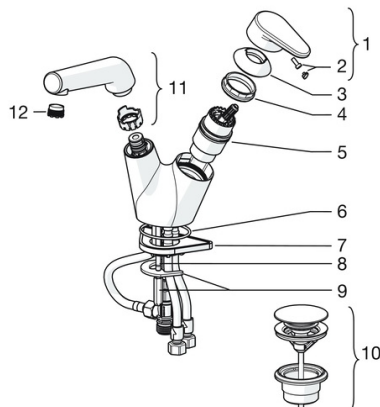

EAN: 4015474278011
static.hansa.com/55022201

- Washbasin
- Single-lever, Bidetta
- Deck mounted
- Chrome
- Swivel spout
- Hot/Cold symbols, Single operating lever/handle
- Push pop-up waste without draw-rod
- Hand shower, Shower holder, Shower hose (1500 mm)
- Bidetta hand shower
- Limitation option for maximum temperature and flow-rate, Adjustable hot water stop (included, retrofittable)
- \varnothing 40 mm ceramic cartridge for flow and temperature control
- Flexible inlet pipes
- Waterways without nickel coating
- 1 spray function

Technical data

Flow properties

Flow-rate at 3 bar **6.0 / 9.0 l/min**

Technical properties

DN-size (nominal dimension) **DN15**
 Hot water supply **max. +70°C**
 Working pressure **0.5-10 bar**
 Connection size **G3/8**
 Projection **168 mm**
 Backflow prevention (EN1717) **HC**
 Material **Brass**

Regulations

EN standard **EN 817**

Spare parts

SP55022201

	Name	Code
1	Lever	59914340
2	Symbol plug	59914341
3	Covering cap Discontinued	59914342
4	Tightening nut, M42x1.5, SW 38	59914128
5	Cartridge, 4.0 Classic	59914129
6	O-ring, 53.64x2.62 Discontinued	59914369
7	Supporting plate	59910008
8	Fixing screw, M6x65 Discontinued	59914259
9	Fixing plate with a nut	59914344
10	Rapid pop-up waste	59913988
11	Spout Discontinued	59914343
12	Aerator and key, M18.5x1	59914350
N.I.	Key, 38 mm	59914176
N.I.	Socket wrench, 9 mm	59914181
N.I.	Flexible pipe, L=430, G3/8-M8x1	59913964
N.I.	Bidetta hand shower	59914162
N.I.	Hand shower holder	04430100
N.I.	Shower hose, L=1600	04120500