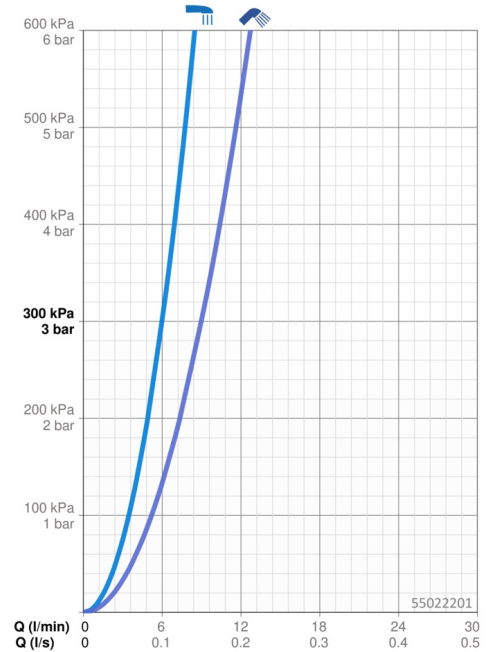

Technical data

Flow properties

Flow-rate at 3 bar **6.0 / 9.0 l/min**

Technical properties

DN-size (nominal dimension) **DN15**
Hot water supply **max. +70°C**
Working pressure **0.5-10 bar**
Connection size **G3/8**
Projection **168 mm**
Backflow prevention (EN1717) **HC**
Material **Brass**

Regulations

EN standard **EN 817**