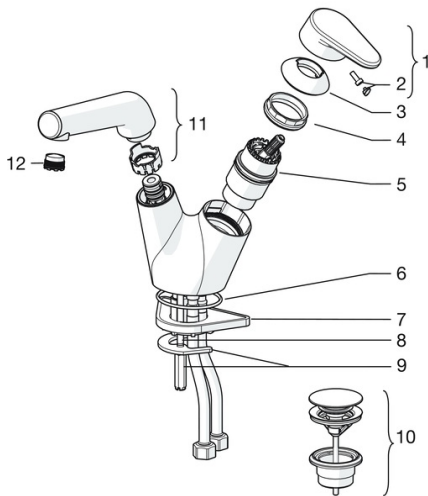

EAN: 4015474277991
static.hansa.com/55012201

- Washbasin
- Single-lever
- Deck mounted
- Chrome
- Swivel spout
- Hot/Cold symbols, Single operating lever/handle
- Push pop-up waste without draw-rod
- Limitation option for maximum temperature and flow-rate, Adjustable hot water stop (included, retrofittable)
- Litter filter(s), \varnothing 40 mm ceramic cartridge for flow and temperature control
- Flexible inlet pipes
- Waterways without nickel coating

Technical data

Flow properties

Flow-rate at 3 bar **7.2 l/min**

Technical properties

DN-size (nominal dimension) **DN15**
 Hot water supply **max. +70°C**
 Working pressure **0.5-10 bar**
 Connection size **G3/8**
 Projection **168 mm**
 Material **Brass**

Regulations

EN standard **EN 817**

Spare parts

SP55012201

	Name	Code
1	Lever	59914340
2	Symbol plug	59914341
3	Covering cap Discontinued	59914342
4	Tightening nut, M42x1.5, SW 38	59914128
5	Cartridge, 4.0 Classic	59914129
6	O-ring, 53.64x2.62 Discontinued	59914369
7	Supporting plate	59910008
8	Fixing screw, M6x65 Discontinued	59914259
9	Fixing plate with a nut	59914344
10	Rapid pop-up waste	59913988
11	Spout Discontinued	59914343
12	Aerator and key, M18.5x1	59914350
N.I.	Socket wrench, 9 mm	59914181
N.I.	Flexible pipe, L=430, G3/8-M8x1	59913964
N.I.	Key, 38 mm	59914176