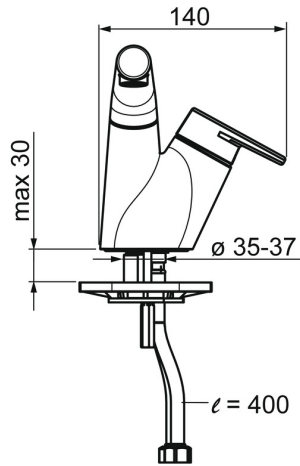

EAN: 4015474277991
static.hansa.com/55012201

- Washbasin
- Single-lever
- Deck mounted
- Chrome
- Swivel spout
- Hot/Cold symbols, Single operating lever/handle
- Push pop-up waste without draw-rod
- Limitation option for maximum temperature and flow-rate, Adjustable hot water stop (included, retrofittable)
- Litter filter(s), \varnothing 40 mm ceramic cartridge for flow and temperature control
- Flexible inlet pipes
- Waterways without nickel coating

Technical data

Flow properties

Flow-rate at 3 bar **7.2 l/min**

Technical properties

DN-size (nominal dimension) **DN15**
 Hot water supply **max. +70°C**
 Working pressure **0.5-10 bar**
 Connection size **G3/8**
 Projection **168 mm**
 Material **Brass**

Regulations

EN standard **EN 817**

Spare parts

SP55012201

	Name	Code
1	Lever	59914340
2	Symbol plug	59914341
3	Covering cap Discontinued	59914342
4	Tightening nut, M42x1.5, SW 38	59914128
5	Cartridge, 4.0 Classic	59914129
6	O-ring, 53.64x2.62 Discontinued	59914369
7	Supporting plate	59910008
8	Fixing screw, M6x65 Discontinued	59914259
9	Fixing plate with a nut	59914344
10	Rapid pop-up waste	59913988
11	Spout Discontinued	59914343
12	Aerator and key, M18.5x1	59914350
N.I.	Socket wrench, 9 mm	59914181
N.I.	Flexible pipe, L=430, G3/8-M8x1	59913964
N.I.	Key, 38 mm	59914176