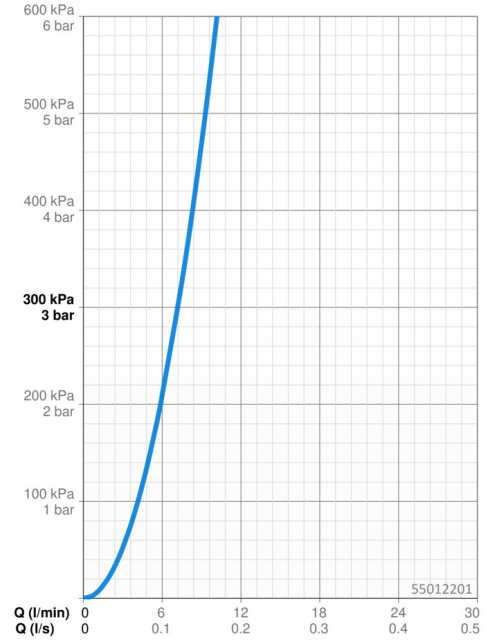

Technical data

Flow properties

Flow-rate at 3 bar **7.2 l/min**

Technical properties

DN-size (nominal dimension) **DN15**
Hot water supply **max. +70°C**
Working pressure **0.5-10 bar**
Connection size **G3/8**
Projection **168 mm**
Material **Brass**

Regulations

EN standard **EN 817**