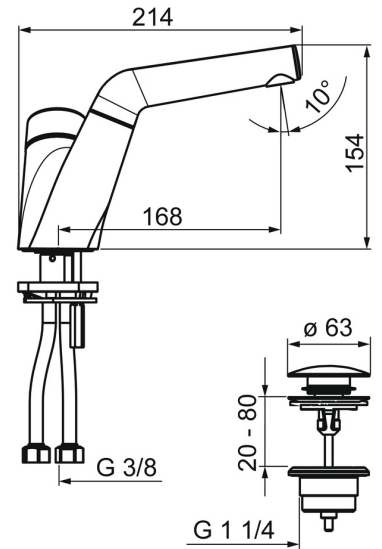

EAN: 4015474277991
static.hansa.com/55012201

- Washbasin
- Single-lever
- Deck mounted
- Chrome
- Swivel spout
- Hot/Cold symbols, Single operating lever/handle
- Push pop-up waste without draw-rod
- Limitation option for maximum temperature and flow-rate, Adjustable hot water stop (included, retrofittable)
- Litter filter(s), \varnothing 40 mm ceramic cartridge for flow and temperature control
- Flexible inlet pipes
- Waterways without nickel coating

Technical data

Flow properties

Flow-rate at 3 bar **7.2 l/min**

Technical properties

DN-size (nominal dimension) **DN15**
 Hot water supply **max. +70°C**
 Working pressure **0.5-10 bar**
 Connection size **G3/8**
 Projection **168 mm**
 Material **Brass**

Regulations

EN standard **EN 817**

Spare parts

SP55012201

	Name	Code
1	Lever	59914340
2	Symbol plug	59914341
3	Covering cap Discontinued	59914342
4	Tightening nut, M42x1.5, SW 38	59914128
5	Cartridge, 4.0 Classic	59914129
6	O-ring, 53.64x2.62 Discontinued	59914369
7	Supporting plate	59910008
8	Fixing screw, M6x65 Discontinued	59914259
9	Fixing plate with a nut	59914344
10	Rapid pop-up waste	59913988
11	Spout Discontinued	59914343
12	Aerator and key, M18.5x1	59914350
N.I.	Socket wrench, 9 mm	59914181
N.I.	Flexible pipe, L=430, G3/8-M8x1	59913964
N.I.	Key, 38 mm	59914176