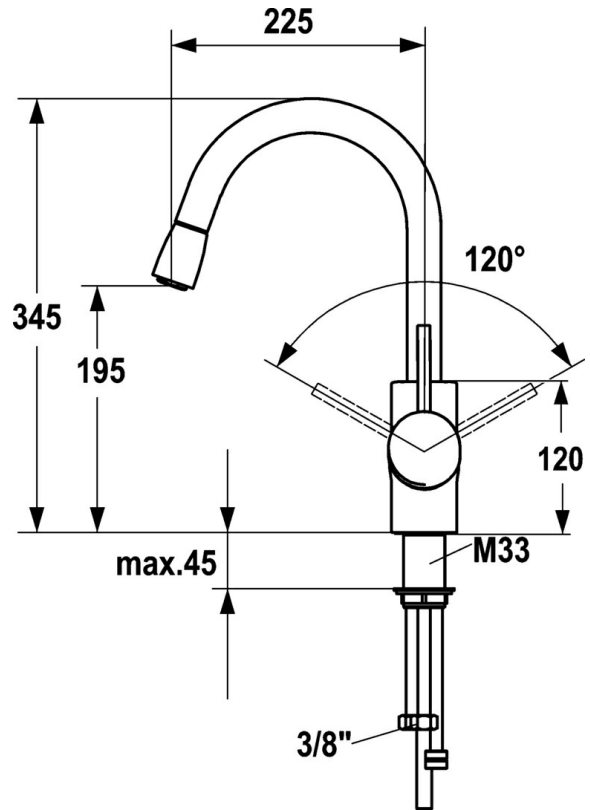

EAN: 4015474101258
static.hansa.com/54932213

- Kitchen
- Single-lever, side operated
- Deck mounted
- Chrome
- Swivel spout, Pull-out model
- Single operating lever/handle, Hot/Cold symbols
- Non-return valve(s)
- protected against back-flow in domestic use (according to DIN EN 1717)

Technical data

Technical properties

Hot water supply	max. +80°C
Working pressure	0.5-10 bar
Backflow prevention (EN1717)	EB
Material	Brass

Spare parts

SP54932213

	Name	Code
1	Lever Discontinued	59913135
1	Lever, L=87 mm	59914195
1.1	Screw, M5x8, SW2.5	59904755
1.2	Bushing	59904778
1.3	Symbol plug Grey	59912112
2	Covering cap	59912638
3	Eye screw, M50x1, SW45	59904775
3.1	O-ring, d 43x2.5	59911166
4	Cartridge, 4.8 eco	59904601
4.1	Hot water limiter	59904759
5.7	Fixing set, M33x1.5	59912717
5.11	Supporting plate	59910008
6.2	Shower pipe Discontinued	59912766
6.3	Fixing sleeve Discontinued	59912764
6.4	Sealing kit	59912760
7.2	Pull-out spout Discontinued	59912763
7.3	Non-return valve	59911674
8	Aerator, M24x1 STD HC A	59902366
8.1	Aerator, M22/24 A	59902081
9.4	Shower hose, L=1500	59912765
9.5	Counterbalance Discontinued	59912767
10	Flexible pipe, L=600, G3/8-M10x1	59912719
10.1	Gasket, 9.5x14.4x2	59912551
10.2	Coupling pipe, M10x1, M14x1, L=230	59912718