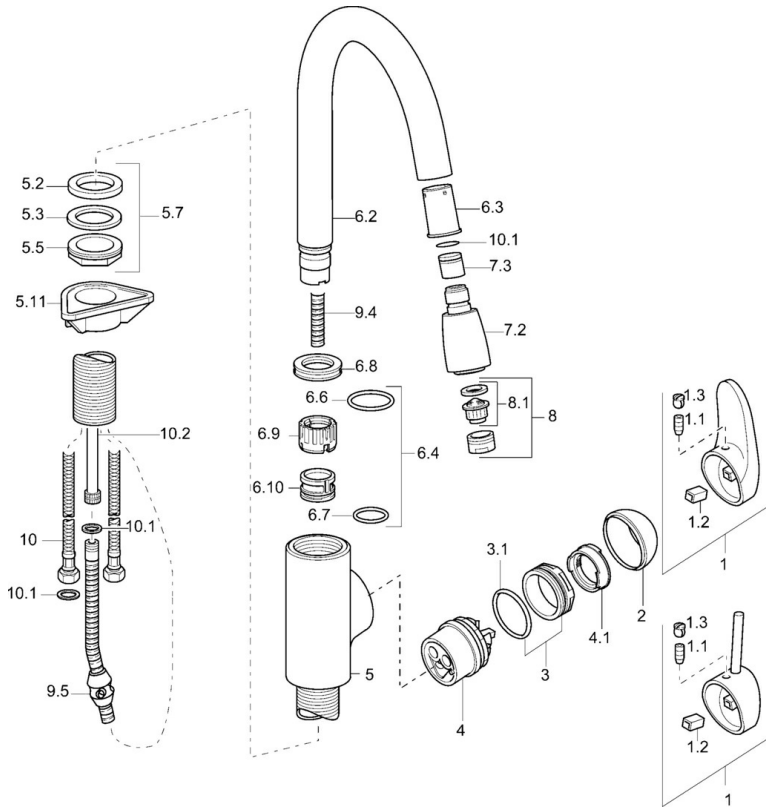

EAN: 4015474101258
static.hansa.com/54932213

- Kitchen
- Single-lever, side operated
- Deck mounted
- Chrome
- Swivel spout, Pull-out model
- Single operating lever/handle, Hot/Cold symbols
- Non-return valve(s)
- protected against back-flow in domestic use (according to DIN EN 1717)

Technical data

Technical properties

Hot water supply	max. +80°C
Working pressure	0.5-10 bar
Backflow prevention (EN1717)	EB
Material	Brass

Spare parts

SP54932213

	Name	Code
1	Lever Discontinued	59913135
1	Lever, L=87 mm	59914195
1.1	Screw, M5x8, SW2.5	59904755
1.2	Bushing	59904778
1.3	Symbol plug Grey	59912112
2	Covering cap	59912638
3	Eye screw, M50x1, SW45	59904775
3.1	O-ring, d 43x2.5	59911166
4	Cartridge, 4.8 eco	59904601
4.1	Hot water limiter	59904759
5.7	Fixing set, M33x1.5	59912717
5.11	Supporting plate	59910008
6.2	Shower pipe Discontinued	59912766
6.3	Fixing sleeve Discontinued	59912764
6.4	Sealing kit	59912760
7.2	Pull-out spout Discontinued	59912763
7.3	Non-return valve	59911674
8	Aerator, M24x1 STD HC A	59902366
8.1	Aerator, M22/24 A	59902081
9.4	Shower hose, L=1500	59912765
9.5	Counterbalance Discontinued	59912767
10	Flexible pipe, L=600, G3/8-M10x1	59912719
10.1	Gasket, 9.5x14.4x2	59912551
10.2	Coupling pipe, M10x1, M14x1, L=230	59912718