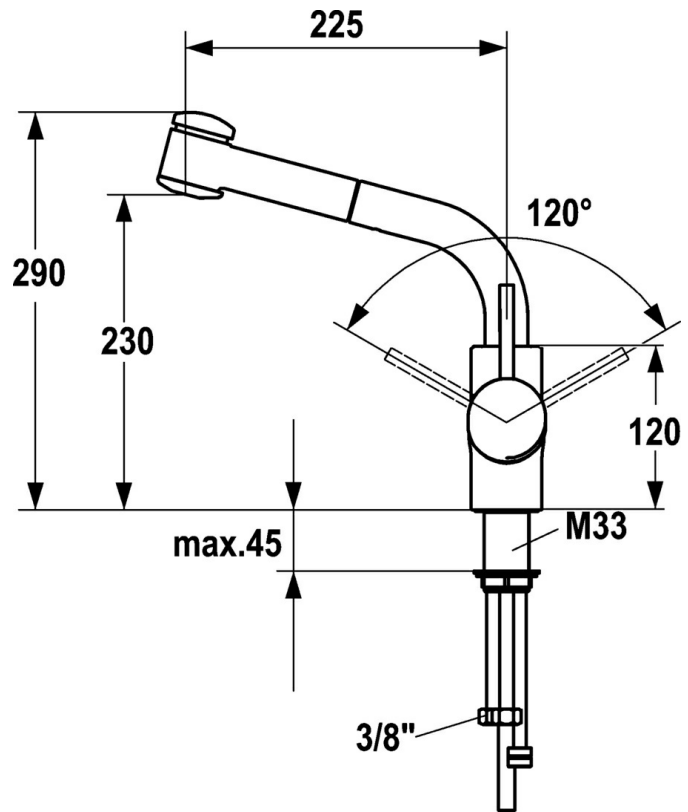

EAN: 7612158363017
static.hansa.com/54912233

- Kitchen
- Single-lever, side operated
- Deck mounted
- Chrome
- Pull-out model
- Single operating lever/handle, Hot/Cold symbols
- Non-return valve(s)
- protected against back-flow in domestic use (according to DIN EN 1717)

Technical data

Technical properties

Hot water supply	max. +80°C
Working pressure	0.5-10 bar
Backflow prevention (EN1717)	EB
Material	Brass

Regulations

EN standard	EN 817
-------------	---------------

Spare parts

SP54912233

	Name	Code
1	Lever, L=87 mm	59914195
1	Lever Discontinued	59913135
1.1	Screw, M5x8, SW2.5	59904755
1.2	Bushing	59904778
1.3	Symbol plug Grey	59912112
2	Covering cap	59912638
3	Eye screw, M50x1, SW45	59904775
3.1	O-ring, d 43x2.5	59911166
4	Cartridge, 4.8 eco	59904601
4.1	Hot water limiter	59904759
5.7	Fixing set, M33x1.5	59912717
5.11	Supporting plate	59910008
6	Shower pipe Discontinued	59912762
6.1	Passing-through bushing	59912724
6.4	Sealing kit	59912760
7	Pull-out spout	59912722
7.1	Non-return valve	59905714
8.1	Aerator, M22/24 A	59902081
9	Hose, L=1400	59912720
9.2	Gasket ring, d 21x12x2	59912304
9.3	Retainer	59906600
10	Flexible pipe, L=600, G3/8-M10x1	59912719
10.1	Gasket, 9.5x14.4x2	59912551
10.2	Coupling pipe, M10x1, M14x1, L=230	59912718