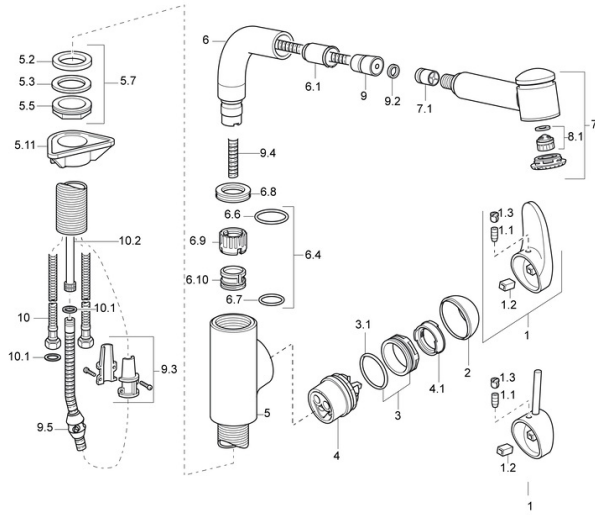

EAN: 7612158363017
static.hansa.com/54912233

- Kitchen
- Single-lever, side operated
- Deck mounted
- Chrome
- Pull-out model
- Single operating lever/handle, Hot/Cold symbols
- Non-return valve(s)
- protected against back-flow in domestic use (according to DIN EN 1717)

Technical data

Technical properties

Hot water supply	max. +80°C
Working pressure	0.5-10 bar
Backflow prevention (EN1717)	EB
Material	Brass

Regulations

EN standard	EN 817
-------------	---------------

Spare parts

SP54912233

	Name	Code
1	Lever, L=87 mm	59914195
1	Lever Discontinued	59913135
1.1	Screw, M5x8, SW2.5	59904755
1.2	Bushing	59904778
1.3	Symbol plug Grey	59912112
2	Covering cap	59912638
3	Eye screw, M50x1, SW45	59904775
3.1	O-ring, d 43x2.5	59911166
4	Cartridge, 4.8 eco	59904601
4.1	Hot water limiter	59904759
5.7	Fixing set, M33x1.5	59912717
5.11	Supporting plate	59910008
6	Shower pipe Discontinued	59912762
6.1	Passing-through bushing	59912724
6.4	Sealing kit	59912760
7	Pull-out spout	59912722
7.1	Non-return valve	59905714
8.1	Aerator, M22/24 A	59902081
9	Hose, L=1400	59912720
9.2	Gasket ring, d 21x12x2	59912304
9.3	Retainer	59906600
10	Flexible pipe, L=600, G3/8-M10x1	59912719
10.1	Gasket, 9.5x14.4x2	59912551
10.2	Coupling pipe, M10x1, M14x1, L=230	59912718