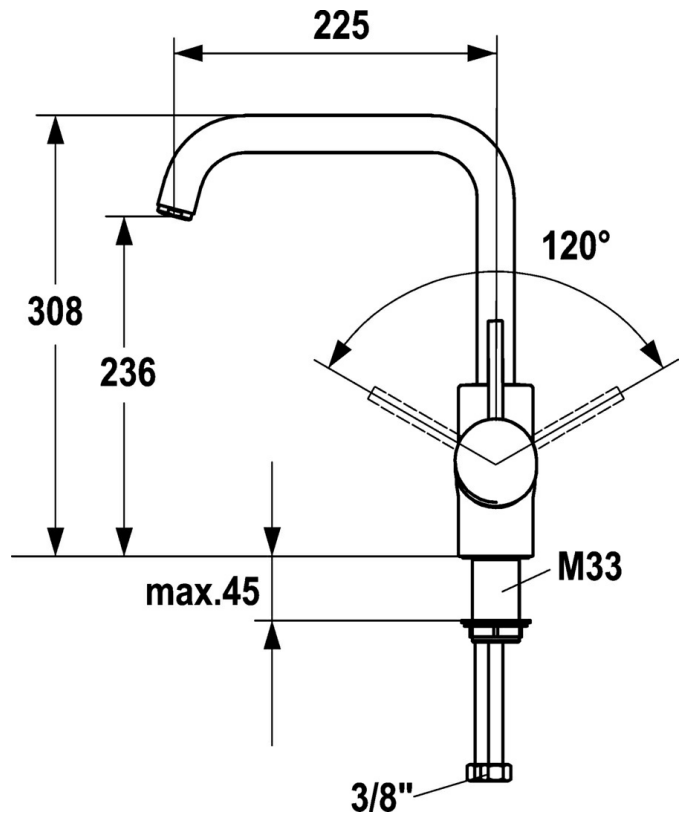

EAN: 4015474090613  
[static.hansa.com/54902203](http://static.hansa.com/54902203)

- Kitchen
- Single-lever, side operated
- Deck mounted
- Chrome
- Single operating lever/handle, Hot/Cold symbols

### Technical properties

Hot water supply	<b>max. +80°C</b>
Working pressure	<b>0.5-10 bar</b>
Material	<b>Brass</b>

### SP54902203

	Name	Code
1	Lever Discontinued	59913135
1	Lever, L=87 mm	59914195
1.1	Screw, M5x8, SW2.5	59904755
1.2	Bushing	59904778
1.3	Symbol plug Grey	59912112
2	Covering cap	59912638
3	Eye screw, M50x1, SW45	59904775
3.1	O-ring, d 43x2.5	59911166
4	Cartridge, 4.8 eco	59904601
4.1	Hot water limiter	59904759
5.7	Fixing set, M33x1.5	59912717
5.11	Supporting plate	59910008
6	Spout Discontinued	59912761
6.4	Sealing kit	59912760
8	Aerator, M24x1 STD HC A	59902366
8.1	Aerator, M22/24 A	59902081
10	Flexible pipe, L=600, G3/8-M10x1	59912719
10.1	Gasket, 9.5x14.4x2	59912551