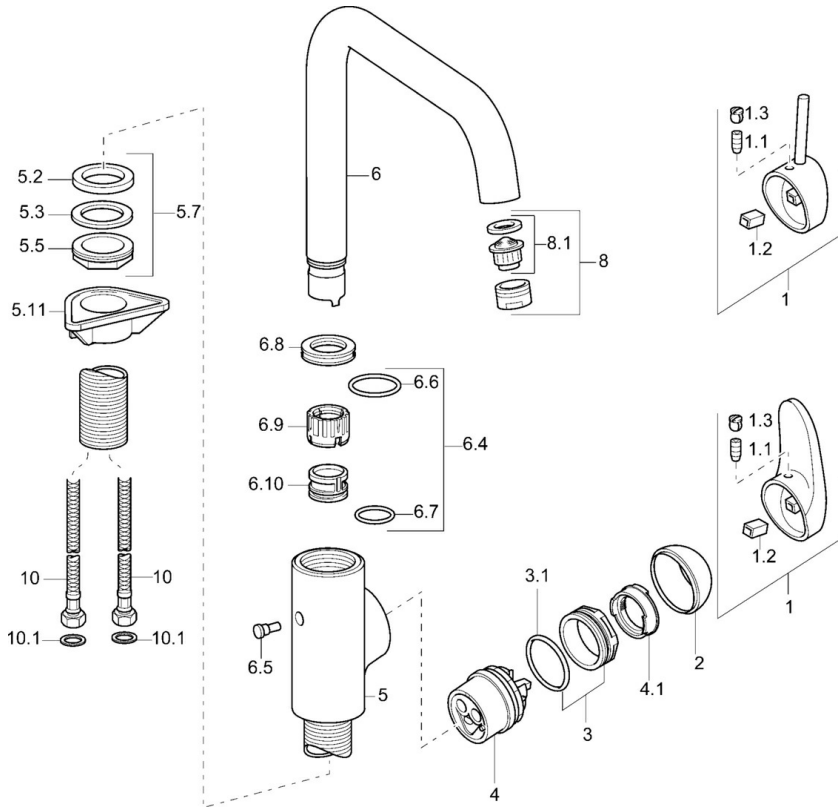

EAN: 4015474090613  
[static.hansa.com/54902203](http://static.hansa.com/54902203)

- Kitchen
- Single-lever, side operated
- Deck mounted
- Chrome
- Single operating lever/handle, Hot/Cold symbols

## Technical data

### Technical properties

Hot water supply	<b>max. +80°C</b>
Working pressure	<b>0.5-10 bar</b>
Material	<b>Brass</b>

### SP54902203

	Name	Code
1	Lever Discontinued	59913135
1	Lever, L=87 mm	59914195
1.1	Screw, M5x8, SW2.5	59904755
1.2	Bushing	59904778
1.3	Symbol plug Grey	59912112
2	Covering cap	59912638
3	Eye screw, M50x1, SW45	59904775
3.1	O-ring, d 43x2.5	59911166
4	Cartridge, 4.8 eco	59904601
4.1	Hot water limiter	59904759
5.7	Fixing set, M33x1.5	59912717
5.11	Supporting plate	59910008
6	Spout Discontinued	59912761
6.4	Sealing kit	59912760
8	Aerator, M24x1 STD HC A	59902366
8.1	Aerator, M22/24 A	59902081
10	Flexible pipe, L=600, G3/8-M10x1	59912719
10.1	Gasket, 9.5x14.4x2	59912551