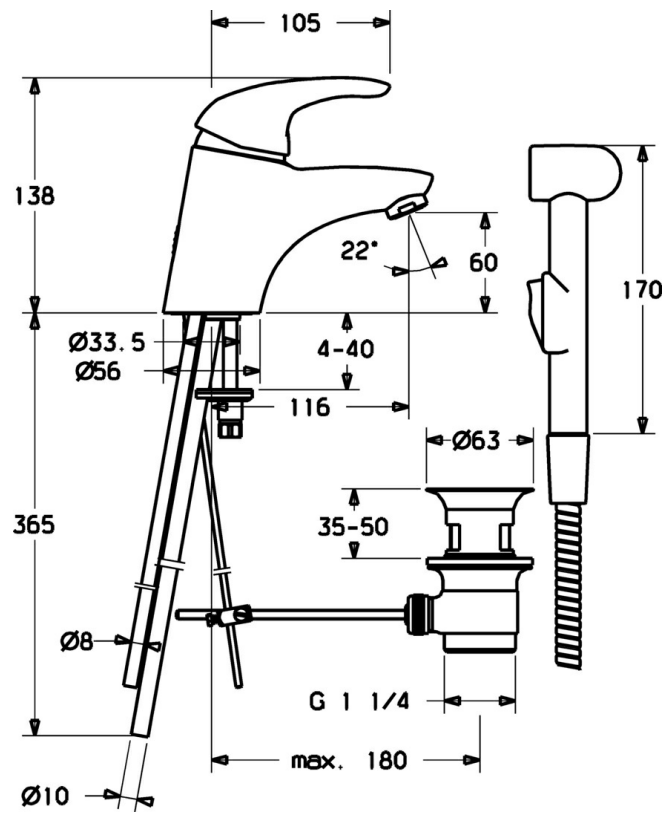

EAN: 4015474083240  
[static.hansa.com/54862115](http://static.hansa.com/54862115)

- Washbasin
- Single-lever, Bidetta
- Deck mounted
- Chrome
- Fixed spout
- Standard aerator
- Hot/Cold symbols, Single operating lever/handle
- Automatic reset
- Pop-up waste with draw-rod
- Hand shower, Shower holder, Shower hose (1600 mm)
- Bidetta hand shower
- Copper inlet pipes
- 1 spray function

### Technical properties

DN-size (nominal dimension)	<b>DN15</b>
Hot water supply	<b>max. +80°C</b>
Working pressure	<b>0.5-10 bar</b>
Connection size	<b>Ø10</b>
Projection	<b>112 mm</b>
Material	<b>Brass</b>

### SP54862115

	Name	Code
1	Lever Discontinued	5990548875
1.1	Screw, M5x8, SW2.5	59904755
1.2	Bushing	59904778
1.3	Symbol plug Grey	59912112
2	Covering cap	59912638
3	Eye screw, M50x1, SW45	59904775
3.1	O-ring, d 43x2.5	59911166
4	Cartridge, 4.8 eco	59904601
4.1	Hot water limiter	59904759
5.2	Swivel joint	59904624
5.3	Gasket, 37x48x3.5	59911422
5.5	Fixing plate	59904765
5.6	Screw, M8x1, SW13	59904766
5.7	Fixing set	59910749
5.10	Fixing screw, M8x1, L=140	59912474
6	Aerator, M24x1 STD HC A	59902366
6.1	Aerator, M22/24 A	59902081
7	Pop-up waste	59904620
10	Bidetta hand shower Discontinued	59912758