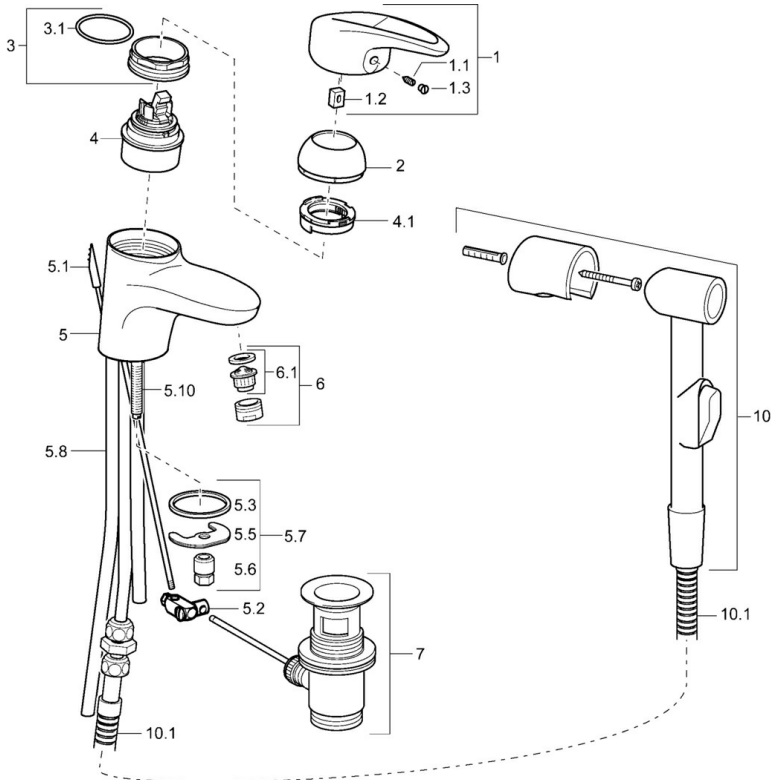

EAN: 4015474083240  
[static.hansa.com/54862115](http://static.hansa.com/54862115)

- Washbasin
- Single-lever, Bidetta
- Deck mounted
- Chrome
- Fixed spout
- Standard aerator
- Hot/Cold symbols, Single operating lever/handle
- Automatic reset
- Pop-up waste with draw-rod
- Hand shower, Shower holder, Shower hose (1600 mm)
- Bidetta hand shower
- Copper inlet pipes
- 1 spray function

## Technical data

### Technical properties

DN-size (nominal dimension)	<b>DN15</b>
Hot water supply	<b>max. +80°C</b>
Working pressure	<b>0.5-10 bar</b>
Connection size	<b>Ø10</b>
Projection	<b>112 mm</b>
Material	<b>Brass</b>

### SP54862115

	Name	Code
1	Lever Discontinued	5990548875
1.1	Screw, M5x8, SW2.5	59904755
1.2	Bushing	59904778
1.3	Symbol plug Grey	59912112
2	Covering cap	59912638
3	Eye screw, M50x1, SW45	59904775
3.1	O-ring, d 43x2.5	59911166
4	Cartridge, 4.8 eco	59904601
4.1	Hot water limiter	59904759
5.2	Swivel joint	59904624
5.3	Gasket, 37x48x3.5	59911422
5.5	Fixing plate	59904765
5.6	Screw, M8x1, SW13	59904766
5.7	Fixing set	59910749
5.10	Fixing screw, M8x1, L=140	59912474
6	Aerator, M24x1 STD HC A	59902366
6.1	Aerator, M22/24 A	59902081
7	Pop-up waste	59904620
10	Bidetta hand shower Discontinued	59912758