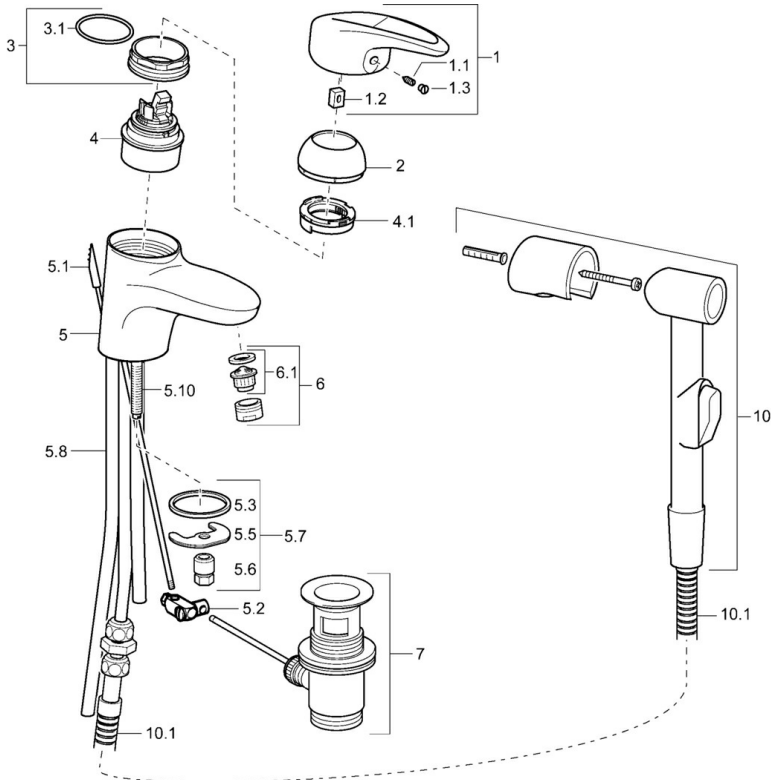

EAN: 4015474083233
static.hansa.com/54862113

- Washbasin
- Single-lever, Bidetta
- Deck mounted
- Chrome
- Fixed spout
- Standard aerator
- Hot/Cold symbols, Single operating lever/handle
- Automatic reset
- Pop-up waste with draw-rod
- Hand shower, Shower holder, Shower hose (1600 mm)
- Bidetta hand shower
- Copper inlet pipes
- 1 spray function

Technical data

Technical properties

DN-size (nominal dimension)	DN15
Hot water supply	max. +80°C
Working pressure	0.5-10 bar
Connection size	Ø10
Projection	112 mm
Material	Brass

Regulations

EN standard	EN 817
-------------	---------------

Spare parts

SP54862115

	Name	Code
1	Lever Discontinued	5990548875
1.1	Screw, M5x8, SW2.5	59904755
1.2	Bushing	59904778
1.3	Symbol plug Grey	59912112
2	Covering cap	59912638
3	Eye screw, M50x1, SW45	59904775
3.1	O-ring, d 43x2.5	59911166
4	Cartridge, 4.8 eco	59904601
4.1	Hot water limiter	59904759
5.2	Swivel joint	59904624
5.3	Gasket, 37x48x3.5	59911422
5.5	Fixing plate	59904765
5.6	Screw, M8x1, SW13	59904766
5.7	Fixing set	59910749
5.10	Fixing screw, M8x1, L=140	59912474
6	Aerator, M24x1 STD HC A	59902366
6.1	Aerator, M22/24 A	59902081
7	Pop-up waste	59904620
10	Bidetta hand shower Discontinued	59912758