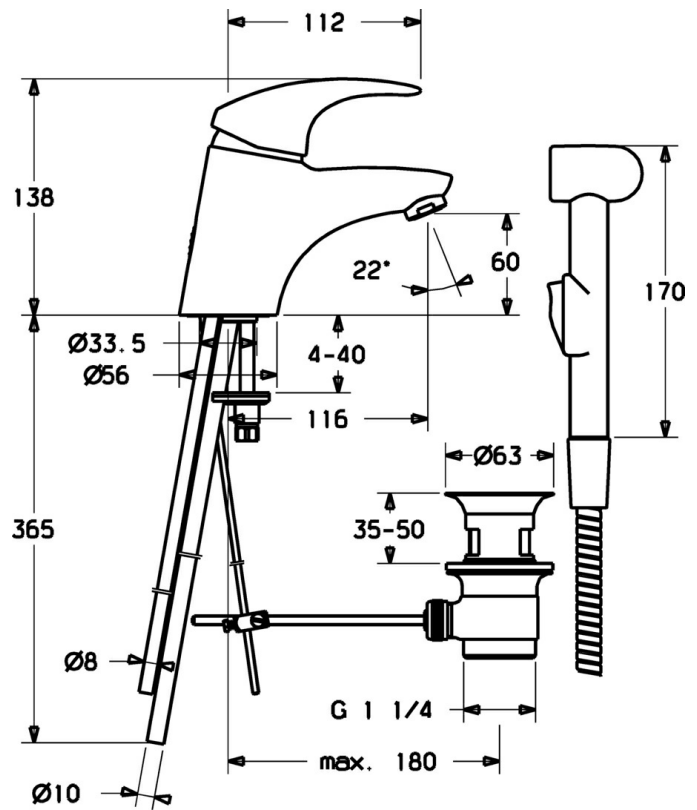

EAN: 4015474083233
static.hansa.com/54862113

- Washbasin
- Single-lever, Bidetta
- Deck mounted
- Chrome
- Fixed spout
- Standard aerator
- Hot/Cold symbols, Single operating lever/handle
- Automatic reset
- Pop-up waste with draw-rod
- Hand shower, Shower holder, Shower hose (1600 mm)
- Bidetta hand shower
- Copper inlet pipes
- 1 spray function

Technical data

Technical properties

DN-size (nominal dimension)	DN15
Hot water supply	max. +80°C
Working pressure	0.5-10 bar
Connection size	Ø10
Projection	112 mm
Material	Brass

Regulations

EN standard	EN 817
-------------	---------------

Spare parts

SP54862115

	Name	Code
1	Lever Discontinued	5990548875
1.1	Screw, M5x8, SW2.5	59904755
1.2	Bushing	59904778
1.3	Symbol plug Grey	59912112
2	Covering cap	59912638
3	Eye screw, M50x1, SW45	59904775
3.1	O-ring, d 43x2.5	59911166
4	Cartridge, 4.8 eco	59904601
4.1	Hot water limiter	59904759
5.2	Swivel joint	59904624
5.3	Gasket, 37x48x3.5	59911422
5.5	Fixing plate	59904765
5.6	Screw, M8x1, SW13	59904766
5.7	Fixing set	59910749
5.10	Fixing screw, M8x1, L=140	59912474
6	Aerator, M24x1 STD HC A	59902366
6.1	Aerator, M22/24 A	59902081
7	Pop-up waste	59904620
10	Bidetta hand shower Discontinued	59912758