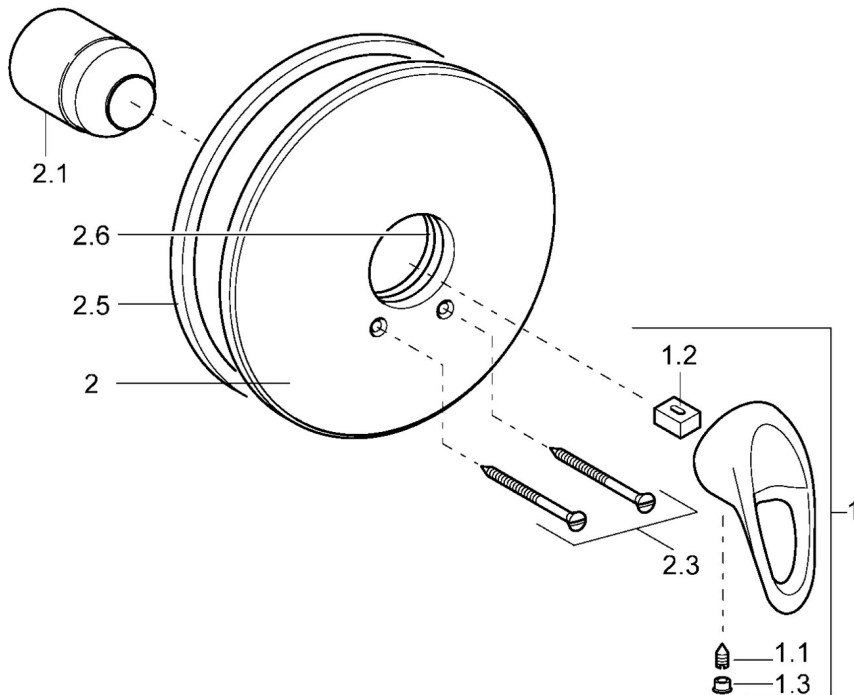

EAN: 4015474078413
static.hansa.com/54859105

- Shower solutions
- Single-lever, Trim Kit
- Concealed wall mounting
- Chrome
- Single operating lever/handle, Hot/Cold symbols
- Round rosette

Technical data

Technical properties

Hot water supply	max. +80°C
Working pressure	0.5-10 bar

Regulations

EN standard	EN 817
-------------	---------------

Spare parts

SP54859105

	Name	Code
1	Lever Discontinued	5990548875
1.1	Screw, M5x8, SW2.5	59904755
1.2	Bushing	59904778
1.3	Symbol plug Grey	59912112
2	Cover flange, d 205 mm	59911969
2.1	Covering cap	59904820
2.3	Screw, M5x65	59904847
2.5	Rubber gasket	59912232
2.6	O-ring, 55x2	59912543
N.I.	Raising kit, 20 mm	59904983