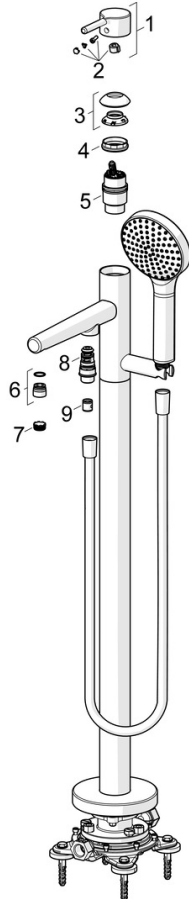

Elegant and clean designed will complement any bathtub

High quality

Sleek design

Made in Europe

Bath faucet - Perfect fit for any bathroom

- Bath tub & Shower
- Single-lever
- Floor standing
- Chrome
- Fixed spout
- Single operating lever/handle, Pin shape, Hot/Cold symbols
- Pull operated diverter
- Hand shower, Shower hose (1600 mm)
- Limitation option for maximum temperature and flow-rate, Adjustable hot water stop (included, retrofittable)
- $\phi$  40 mm ceramic cartridge for flow and temperature control
- Inner body made of DZR brass

### Flow properties

Flow-rate at 3 bar **20.4 / 13.8 l/min**

### Technical properties

Hot water supply **max. +80°C**  
 Working pressure **0.5-10 bar**  
 Connection size **G1/2**  
 Projection **209 mm**  
 Backflow prevention (EN1717) **EB**  
 Material **Brass**

### SP54832007

	Name	Code
01	Lever	1014994V
02	Symbol plug	59914573
03	Covering cap	59914649
04	Tightening nut, M42x1.5, SW 38	59914128
05	Cartridge, 4.0 Classic	59914129
06	Fitting ring for aerator	59914645
07	Aerator, M18.5x1	59914662
08	Diverter	59914663
09	Non-return valve	59905714