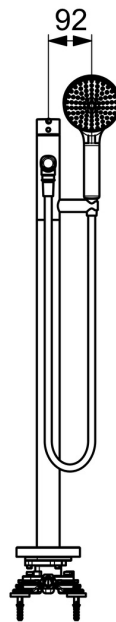

Elegant and clean designed will complement any bathtub

High quality

Sleek design

Made in Europe

Bath faucet - Perfect fit for any bathroom

- Bath tub & Shower
- Single-lever
- Floor standing
- Chrome
- Fixed spout
- Single operating lever/handle, Pin shape, Hot/Cold symbols
- Pull operated diverter
- Hand shower, Shower hose (1600 mm)
- Limitation option for maximum temperature and flow-rate, Adjustable hot water stop (included, retrofittable)
- $\phi$  40 mm ceramic cartridge for flow and temperature control
- Inner body made of DZR brass

### Flow properties

Flow-rate at 3 bar **20.4 / 13.8 l/min**

### Technical properties

Hot water supply **max. +80°C**  
 Working pressure **0.5-10 bar**  
 Connection size **G1/2**  
 Projection **209 mm**  
 Backflow prevention (EN1717) **EB**  
 Material **Brass**