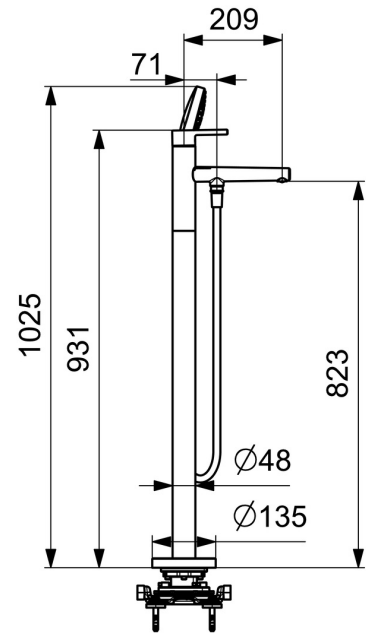

Elegant and clean designed will complement any bathtub

High quality

Sleek design

Made in Europe

Bath faucet - Perfect fit for any bathroom

- Bath tub & Shower
- Single-lever
- Floor standing
- Chrome
- Fixed spout
- Single operating lever/handle, Pin shape, Hot/Cold symbols
- Pull operated diverter
- Hand shower, Shower hose (1600 mm)
- Limitation option for maximum temperature and flow-rate, Adjustable hot water stop (included, retrofittable)
- $\phi$  40 mm ceramic cartridge for flow and temperature control
- Inner body made of DZR brass

### Flow properties

Flow-rate at 3 bar **20.4 / 13.8 l/min**

### Technical properties

Hot water supply **max. +80°C**  
 Working pressure **0.5-10 bar**  
 Connection size **G1/2**  
 Projection **209 mm**  
 Backflow prevention (EN1717) **EB**  
 Material **Brass**

### SP54832007

	Name	Code
01	Lever	1014994V
02	Symbol plug	59914573
03	Covering cap	59914649
04	Tightening nut, M42x1.5, SW 38	59914128
05	Cartridge, 4.0 Classic	59914129
06	Fitting ring for aerator	59914645
07	Aerator, M18.5x1	59914662
08	Diverter	59914663
09	Non-return valve	59905714