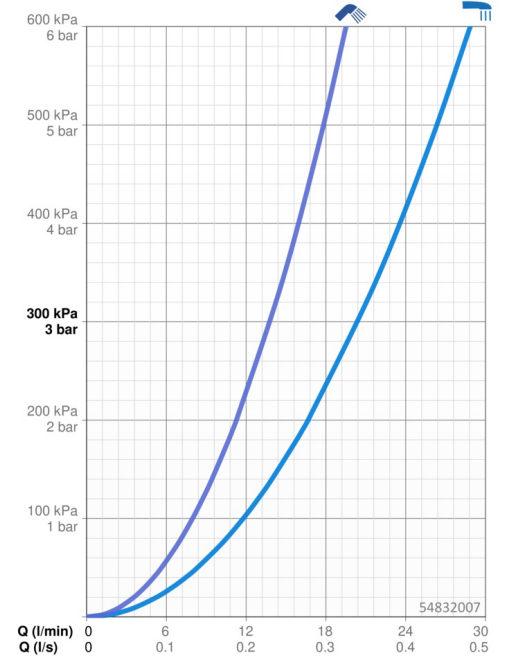

Technical data

Flow properties

Flow-rate at 3 bar **20.4 / 13.8 l/min**

Technical properties

Hot water supply **max. +80°C**
Working pressure **0.5-10 bar**
Connection size **G1/2**
Projection **209 mm**
Backflow prevention (EN1717) **EB**
Material **Brass**

Regulations

EN standard **EN 817**
Noise class **I (ISO 3822)**

Approvals and Declarations

Declaration of conformity **DoC**