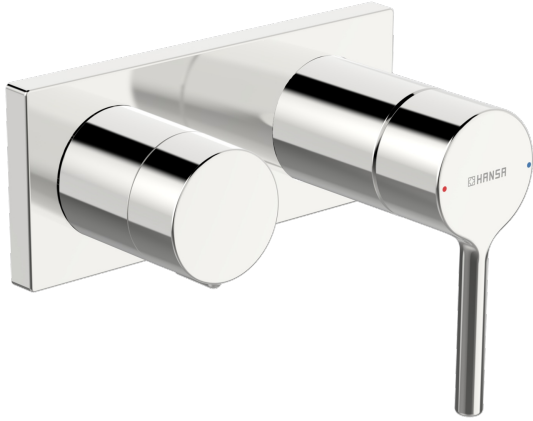

EAN: 4057304017582
static.hansa.com/54829007

When great design becomes an attraction of its own, you know it will make a difference in your life. Besides bringing beauty to life, this new classic is also designed to bring any modern bathroom to the next level.

Elegant and clean designed
 High quality
 Sleek design
 Made in Europe

Bath and Shower faucet - Perfect fit for any bathroom

- Bathtub & Shower
- Trim Kit, Single-lever
- Concealed wall mounting
- Chrome
- Single operating lever/handle, Pin shape, Hot/Cold symbols
- Turn operated diverter
- Limitation option for maximum temperature and flow-rate, Adjustable hot water stop (included, retrofittable)
- ϕ 40 mm ceramic cartridge for flow and temperature control
- Inner body made of DZR brass
- Rosette plate frame, Square rosette

Approvals and Declarations

Declaration of conformity **DoC**

Spare parts

SP54829007

	Name	Code
01	Flow control handle	59914669
02	Cover sleeve	59914671
03	Lever	1014994V
04	Symbol plug	59914573
05	Cover sleeve	59914572
06	Cover plate Discontinued	59914702