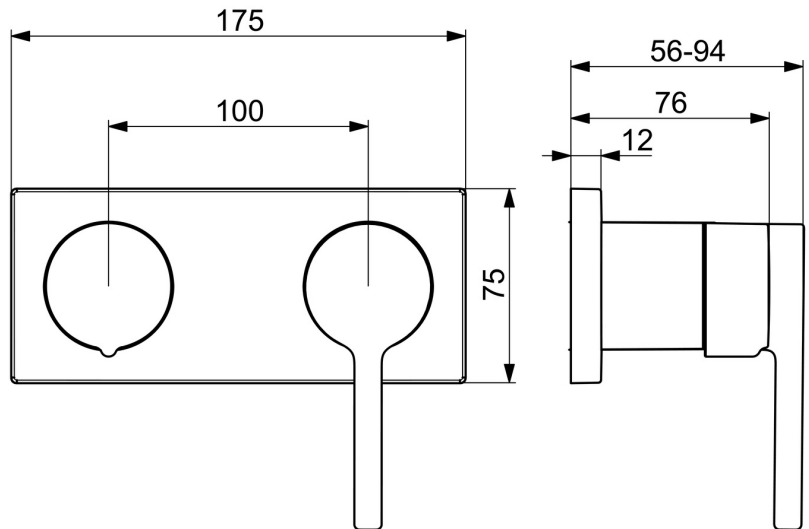

Elegant and clean designed
 High quality
 Sleek design
 Made in Europe

Bath and Shower faucet - Perfect fit for any bathroom

- Bathtub & Shower
- Trim Kit, Single-lever
- Concealed wall mounting
- Chrome
- Single operating lever/handle, Pin shape, Hot/Cold symbols
- Turn operated diverter
- Limitation option for maximum temperature and flow-rate, Adjustable hot water stop (included, retrofittable)
- ϕ 40 mm ceramic cartridge for flow and temperature control
- Inner body made of DZR brass
- Rosette plate frame, Square rosette

Technical data

Flow properties

Flow-rate at 3 bar **16.8/12.0 l/min**

Technical properties

Hot water supply **max. +80°C**
 Working pressure **0.5-10 bar**
 Material **Brass**

Regulations

EN standard **EN 817**
 Noise class **II (ISO 3822)**

Approvals and Declarations

Declaration of conformity **DoC**

Spare parts

SP54829007

	Name	Code
01	Flow control handle	59914669
02	Cover sleeve	59914671
03	Lever	1014994V
04	Symbol plug	59914573
05	Cover sleeve	59914572
06	Cover plate Discontinued	59914702