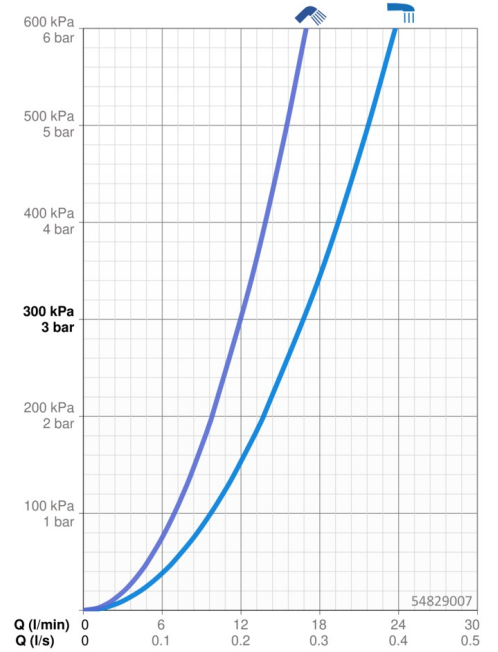

Technical data

Flow properties

Flow-rate at 3 bar **16.8/12.0 l/min**

Technical properties

Hot water supply **max. +80°C**
Working pressure **0.5-10 bar**
Material **Brass**

Regulations

EN standard **EN 817**
Noise class **II (ISO 3822)**

Approvals and Declarations

Declaration of conformity **DoC**