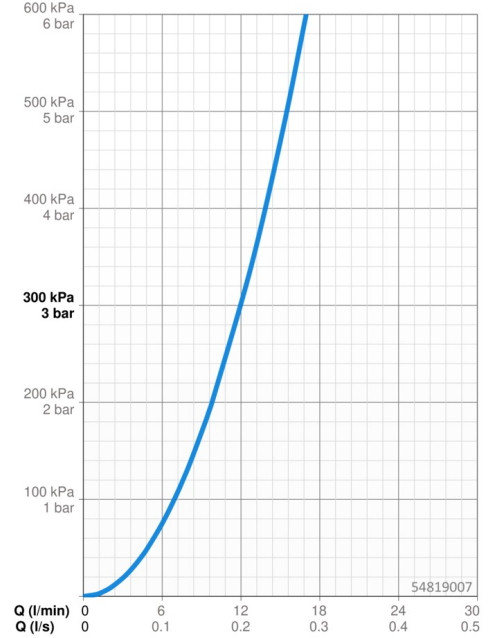

Technical data

Flow properties

Flow-rate at 3 bar **12.0 l/min**

Technical properties

Hot water supply **max. +80°C**
Working pressure **0.5-10 bar**
Material **Brass**

Regulations

EN standard **EN 817**
Noise class **II (ISO 3822)**

Approvals and Declarations

Declaration of conformity **DoC**
EPD **S-P-07752**