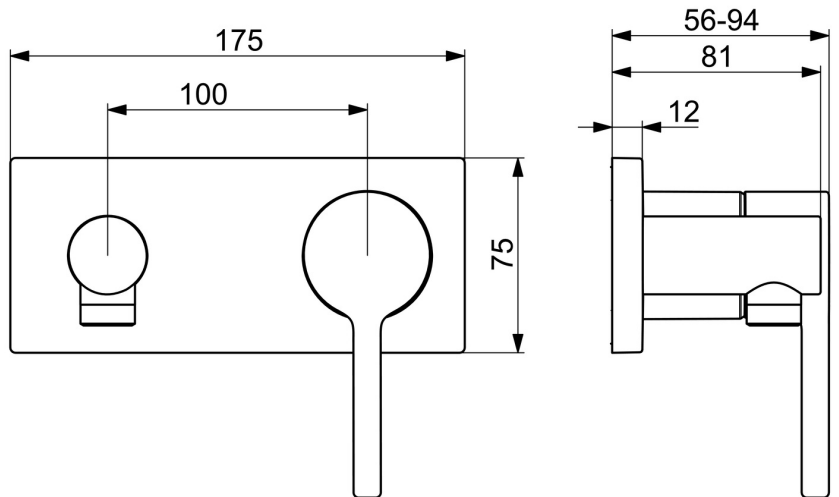

Elegant and clean designed
 High quality
 Sleek design
 Made in Europe

Shower faucet - Perfect fit for any bathroom

- Shower solutions
- Trim Kit, Single-lever
- Concealed wall mounting
- Chrome
- Single operating lever/handle, Pin shape, Hot/Cold symbols
- Limitation option for maximum temperature and flow-rate, Adjustable hot water stop (included, retrofittable)
- \varnothing 40 mm ceramic cartridge for flow and temperature control
- Inner body made of DZR brass
- Rosette plate frame, Square rosette

Technical data

Flow properties

Flow-rate at 3 bar **12.0 l/min**

Technical properties

Hot water supply **max. +80°C**
 Working pressure **0.5-10 bar**
 Material **Brass**

Regulations

EN standard **EN 817**
 Noise class **II (ISO 3822)**

Approvals and Declarations

Declaration of conformity **DoC**
 EPD **S-P-07752**

Spare parts

SP54819007

| | Name | Code |
|----|--------------------------------------|----------|
| 01 | Non-return valve | 59905714 |
| 02 | Lever | 1014994V |
| 03 | Symbol plug | 59914573 |
| 04 | Cover sleeve | 59914572 |
| 05 | Cover flange, 175x75 mm Discontinued | 59913733 |