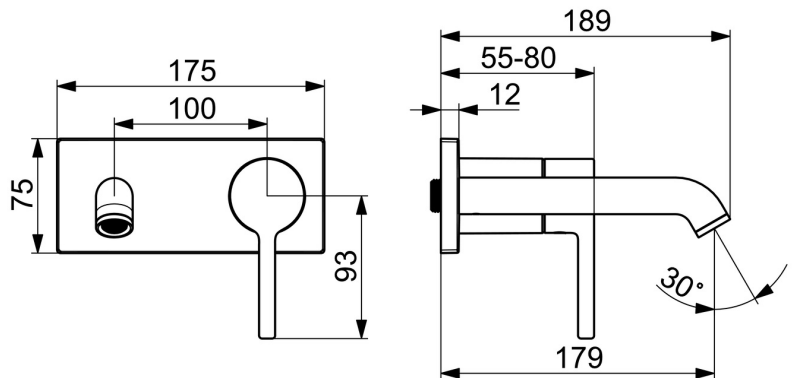

Elegant and clean designed
 High quality
 Sleek design
 Made in Europe

Washbasin faucet with maximum comfort

- Washbasin
- Trim Kit, Single-lever
- Concealed wall mounting
- Brushed bronze
- Fixed spout
- PCA® - constant flow rate regardless of pressure variations
- Single operating lever/handle, Pin shape, Hot/Cold symbols
- Limitation option for maximum temperature and flow-rate, Adjustable hot water stop (included, retrofittable)
- Inner body made of DZR brass
- Rosette plate frame, Square rosette

Technical data

Flow properties

Flow-rate at 3 bar	6.0 l/min
Flow-rate at 3 bar (with flow controller)	6.0 l/min

Technical properties

Hot water supply	max. +80°C
Working pressure	0.5-10 bar
Connection size	G1/2
Projection	179 mm
Backflow prevention (EN1717)	AA
Material	Brass