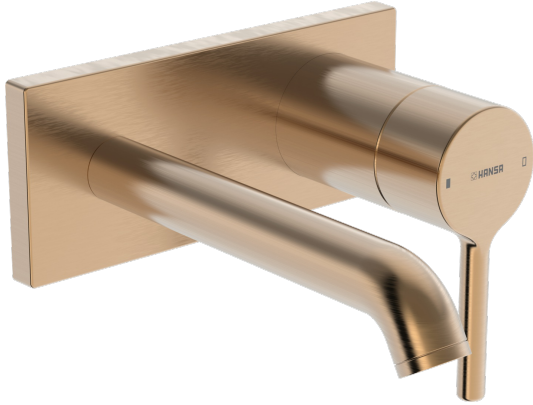

EAN: 4057304020469
static.hansa.com/5480210781

The HANSAVANTIS is the perfect fit for any bathroom, with a proven expert quality you can rely on, no matter your specific needs. Durable and long-lasting in both design and service life, this faucet brings you joy and confidence for years to come. Functional considerations and a dedicated level of detail offer a new user experience.

Elegant and clean designed
 High quality
 Sleek design
 Made in Europe

Washbasin faucet with maximum comfort

- Washbasin
- Trim Kit, Single-lever
- Concealed wall mounting
- Brushed bronze
- Fixed spout
- PCA® - constant flow rate regardless of pressure variations
- Single operating lever/handle, Pin shape, Hot/Cold symbols
- Limitation option for maximum temperature and flow-rate, Adjustable hot water stop (included, retrofittable)
- Inner body made of DZR brass
- Rosette plate frame, Square rosette