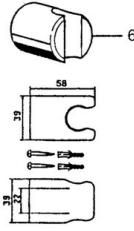

EAN: 4015474081482
static.hansa.com/54780130

- Shower solutions
- Wall mounted
- Chrome

Technical data

Technical properties

Hot water supply	max. +65°C
Working pressure	0.5-10 bar

Spare parts

Hansaeco-Jet

SP54780110

	Name	Code
2	Wall support Discontinued	59912599
3	Slide for shower rail, d 22 mm	59912595
5	Shower hose, L=1750	59912596
5.1	Gasket ring, d 21x12x2	59912304
6	Hand shower holder Discontinued	59912597
7	Soap tray	59912598