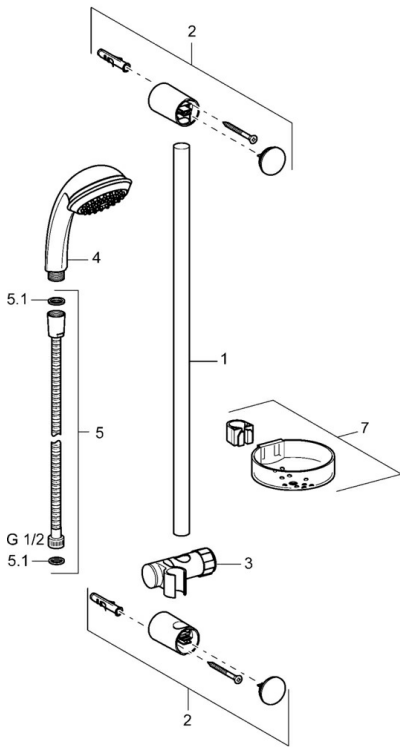

EAN: 4015474081482
static.hansa.com/54780130

- Shower solutions
- Wall mounted
- Chrome

Technical data

Technical properties

Hot water supply	max. +65°C
Working pressure	0.5-10 bar

Spare parts

Hansaeco-Jet

SP54780110

	Name	Code
2	Wall support Discontinued	59912599
3	Slide for shower rail, d 22 mm	59912595
5	Shower hose, L=1750	59912596
5.1	Gasket ring, d 21x12x2	59912304
6	Hand shower holder Discontinued	59912597
7	Soap tray	59912598