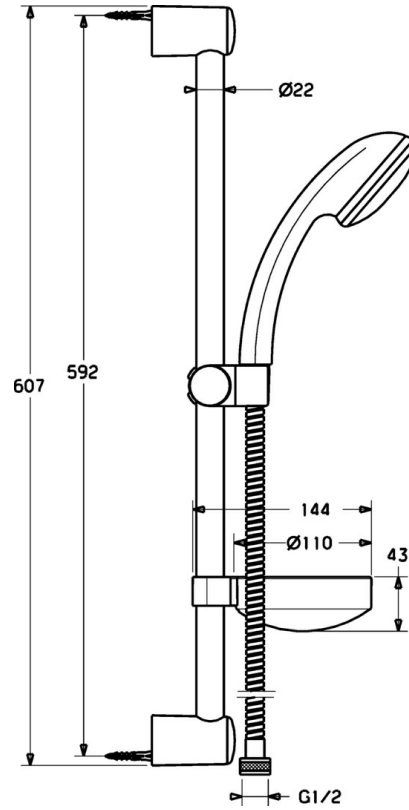

EAN: 4015474081482
static.hansa.com/54780130

- Shower solutions
- Wall mounted
- Chrome

Technical data

Technical properties

Hot water supply	max. +65°C
Working pressure	0.5-10 bar

Spare parts

Hansaeco-Jet

SP54780110

	Name	Code
2	Wall support Discontinued	59912599
3	Slide for shower rail, d 22 mm	59912595
5	Shower hose, L=1750	59912596
5.1	Gasket ring, d 21x12x2	59912304
6	Hand shower holder Discontinued	59912597
7	Soap tray	59912598