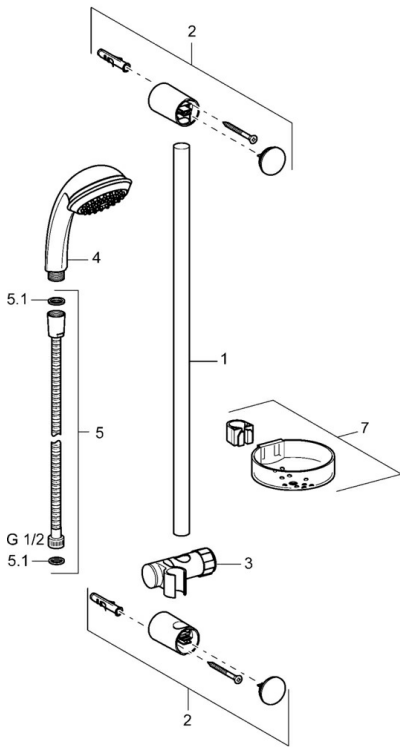

EAN: 4015474081529
static.hansa.com/54780120

- Shower solutions
- Wall mounted
- Chrome

Technical data

Technical properties

Hot water supply	max. +65°C
Working pressure	0.5-10 bar

Spare parts

Hansaeco-Jet

SP54780110

	Name	Code
2	Wall support Discontinued	59912599
3	Slide for shower rail, d 22 mm	59912595
5	Shower hose, L=1750	59912596
5.1	Gasket ring, d 21x12x2	59912304
6	Hand shower holder Discontinued	59912597
7	Soap tray	59912598