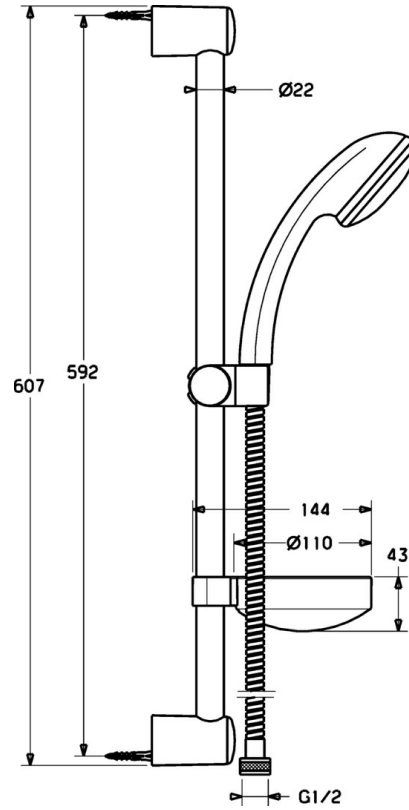

EAN: 4015474081529
static.hansa.com/54780120

- Shower solutions
- Wall mounted
- Chrome

Technical data

Technical properties

Hot water supply	max. +65°C
Working pressure	0.5-10 bar

Spare parts

Hansaeco-Jet

SP54780110

	Name	Code
2	Wall support Discontinued	59912599
3	Slide for shower rail, d 22 mm	59912595
5	Shower hose, L=1750	59912596
5.1	Gasket ring, d 21x12x2	59912304
6	Hand shower holder Discontinued	59912597
7	Soap tray	59912598