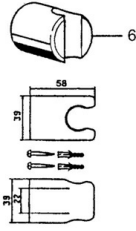

EAN: 4015474081529
static.hansa.com/54780120

- Shower solutions
- Wall mounted
- Chrome

Technical data

Technical properties

Hot water supply	max. +65°C
Working pressure	0.5-10 bar

Spare parts

Hansaeco-Jet

SP54780110

	Name	Code
2	Wall support Discontinued	59912599
3	Slide for shower rail, d 22 mm	59912595
5	Shower hose, L=1750	59912596
5.1	Gasket ring, d 21x12x2	59912304
6	Hand shower holder Discontinued	59912597
7	Soap tray	59912598