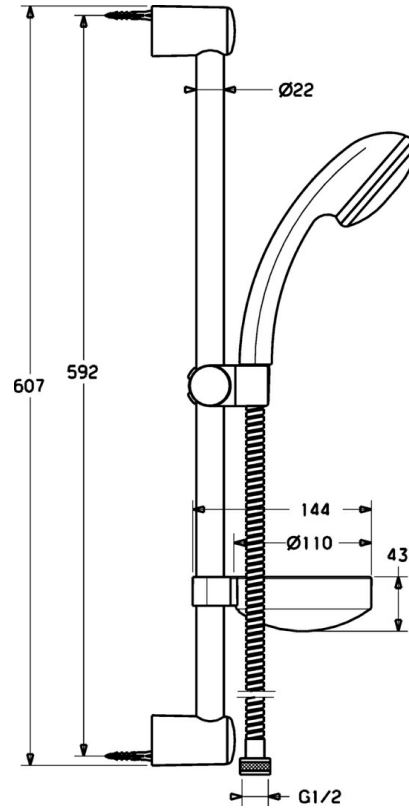

EAN: 4015474081475
static.hansa.com/54780110

- Shower solutions
- Wall mounted
- Chrome

Technical data

Technical properties

Hot water supply	max. +65°C
Working pressure	0.5-10 bar

Spare parts

Hansaeco-Jet

SP54780110

	Name	Code
2	Wall support Discontinued	59912599
3	Slide for shower rail, d 22 mm	59912595
5	Shower hose, L=1750	59912596
5.1	Gasket ring, d 21x12x2	59912304
6	Hand shower holder Discontinued	59912597
7	Soap tray	59912598