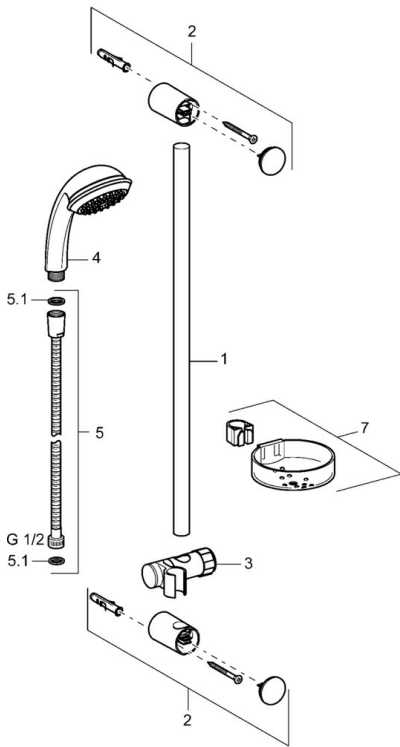

EAN: 4015474081475
static.hansa.com/54780110

- Shower solutions
- Wall mounted
- Chrome

Technical data

Technical properties

Hot water supply	max. +65°C
Working pressure	0.5-10 bar

Spare parts

Hansaeco-Jet

SP54780110

	Name	Code
2	Wall support Discontinued	59912599
3	Slide for shower rail, d 22 mm	59912595
5	Shower hose, L=1750	59912596
5.1	Gasket ring, d 21x12x2	59912304
6	Hand shower holder Discontinued	59912597
7	Soap tray	59912598