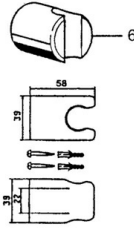

EAN: 4015474081475
static.hansa.com/54780110

- Shower solutions
- Wall mounted
- Chrome

Technical data

Technical properties

Hot water supply	max. +65°C
Working pressure	0.5-10 bar

Spare parts

Hansaeco-Jet

SP54780110

	Name	Code
2	Wall support Discontinued	59912599
3	Slide for shower rail, d 22 mm	59912595
5	Shower hose, L=1750	59912596
5.1	Gasket ring, d 21x12x2	59912304
6	Hand shower holder Discontinued	59912597
7	Soap tray	59912598