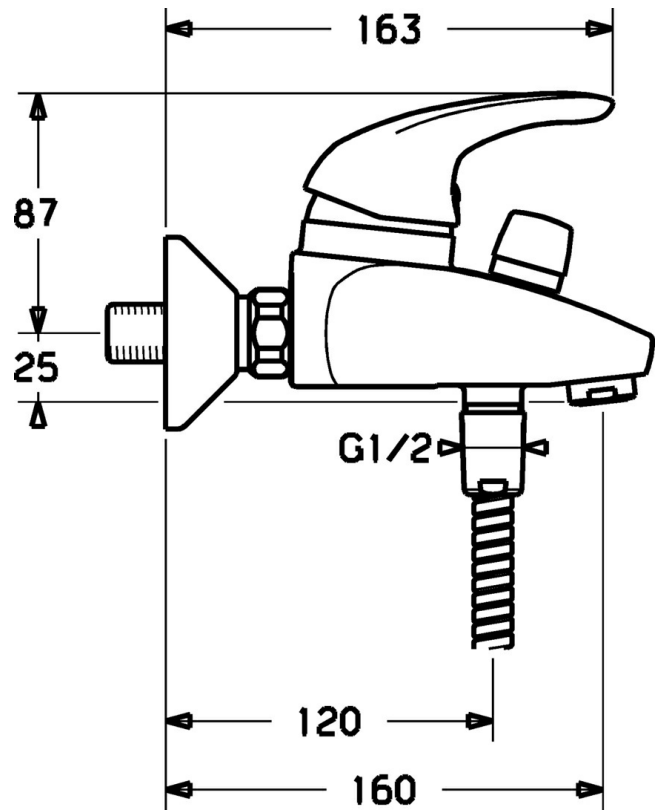

EAN: 4015474083363
static.hansa.com/54742115

- Bath tub & Shower
- Single-lever
- Wall mounted
- Chrome
- Single operating lever/handle, Hot/Cold symbols
- Non-return valve(s)
- Silencer(s)
- protected against back-flow in domestic use (according to DIN EN 1717)

Technical data

Technical properties

Hot water supply	max. +80°C
Working pressure	0.5-10 bar
Backflow prevention (EN1717)	EB

Regulations

EN standard	EN 817
-------------	---------------

Spare parts

SP54742105

	Name	Code
1	Lever Discontinued	5990548875
1.1	Screw, M5x8, SW2.5	59904755
1.2	Bushing	59904778
1.3	Symbol plug Grey	59912112
2	Covering cap	59912638
3	Eye screw, M50x1, SW45	59904775
3.1	O-ring, d 43x2.5	59911166
4	Cartridge, 4.8 eco	59904601
4.1	Hot water limiter	59904759
5.1	Connection nut, G3/4, AF30	59902230
5.2	Seat, G1/2, L, WAF10	59904618
5.3	Retaining ring, 23.9x15.2x2	59902689
5.4	Non-return valve	59905714
5.6	Vacuum breaker, DN15	59911330
6.1	Cover flange	59912652
6.2	Silencer	59904792
6.3	Eccentric connector, G3/4xG1/2, DN15	59910254
6.4	Cover sleeve	59912651
7	Aerator, M24x1 B	59905872
7.1	Aerator, M22/M24	59905873
8	Diverter	59912656
8.1	Sealing kit	59904791
9	Plug Grey Discontinued	59912654