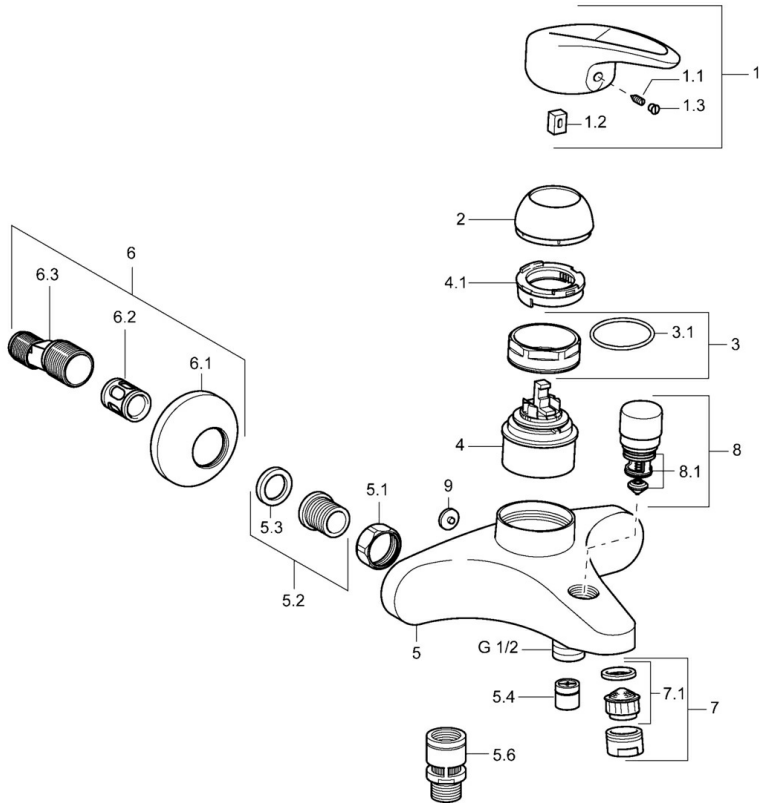

EAN: 4015474083363
static.hansa.com/54742115

- Bath tub & Shower
- Single-lever
- Wall mounted
- Chrome
- Single operating lever/handle, Hot/Cold symbols
- Non-return valve(s)
- Silencer(s)
- protected against back-flow in domestic use (according to DIN EN 1717)

Technical data

Technical properties

Hot water supply	max. +80°C
Working pressure	0.5-10 bar
Backflow prevention (EN1717)	EB

Regulations

EN standard	EN 817
-------------	---------------

Spare parts

SP54742105

	Name	Code
1	Lever Discontinued	5990548875
1.1	Screw, M5x8, SW2.5	59904755
1.2	Bushing	59904778
1.3	Symbol plug Grey	59912112
2	Covering cap	59912638
3	Eye screw, M50x1, SW45	59904775
3.1	O-ring, d 43x2.5	59911166
4	Cartridge, 4.8 eco	59904601
4.1	Hot water limiter	59904759
5.1	Connection nut, G3/4, AF30	59902230
5.2	Seat, G1/2, L, WAF10	59904618
5.3	Retaining ring, 23.9x15.2x2	59902689
5.4	Non-return valve	59905714
5.6	Vacuum breaker, DN15	59911330
6.1	Cover flange	59912652
6.2	Silencer	59904792
6.3	Eccentric connector, G3/4xG1/2, DN15	59910254
6.4	Cover sleeve	59912651
7	Aerator, M24x1 B	59905872
7.1	Aerator, M22/M24	59905873
8	Diverter	59912656
8.1	Sealing kit	59904791
9	Plug Grey Discontinued	59912654