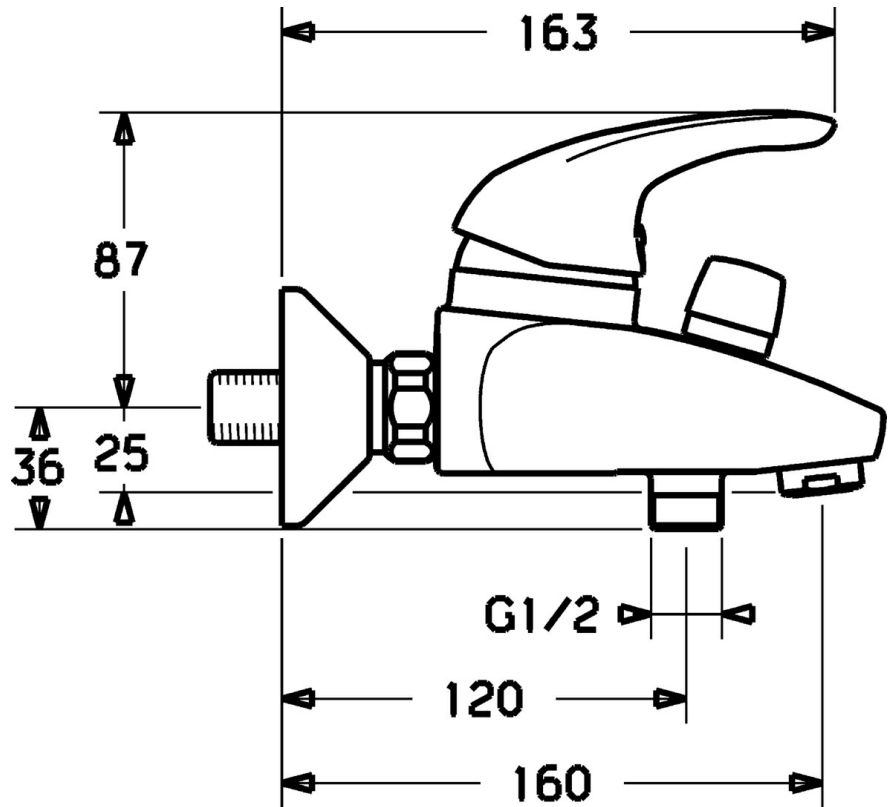

EAN: 4015474078215
static.hansa.com/54742105

- Bathtub & Shower
- Single-lever
- Wall mounted
- Chrome
- Single operating lever/handle, Hot/Cold symbols
- Non-return valve(s)
- Silencer(s)
- protected against back-flow in domestic use (according to DIN EN 1717)

Technical data

Technical properties

Hot water supply	max. +80°C
Working pressure	0.5-10 bar
Backflow prevention (EN1717)	EB

Regulations

EN standard	EN 817
-------------	---------------

Spare parts

SP54742105

	Name	Code
1	Lever Discontinued	5990548875
1.1	Screw, M5x8, SW2.5	59904755
1.2	Bushing	59904778
1.3	Symbol plug Grey	59912112
2	Covering cap	59912638
3	Eye screw, M50x1, SW45	59904775
3.1	O-ring, d 43x2.5	59911166
4	Cartridge, 4.8 eco	59904601
4.1	Hot water limiter	59904759
5.1	Connection nut, G3/4, AF30	59902230
5.2	Seat, G1/2, L, WAF10	59904618
5.3	Retaining ring, 23.9x15.2x2	59902689
5.4	Non-return valve	59905714
5.6	Vacuum breaker, DN15	59911330
6.1	Cover flange	59912652
6.2	Silencer	59904792
6.3	Eccentric connector, G3/4xG1/2, DN15	59910254
6.4	Cover sleeve	59912651
7	Aerator, M24x1 B	59905872
7.1	Aerator, M22/M24	59905873
8	Diverter	59912656
8.1	Sealing kit	59904791
9	Plug Grey Discontinued	59912654