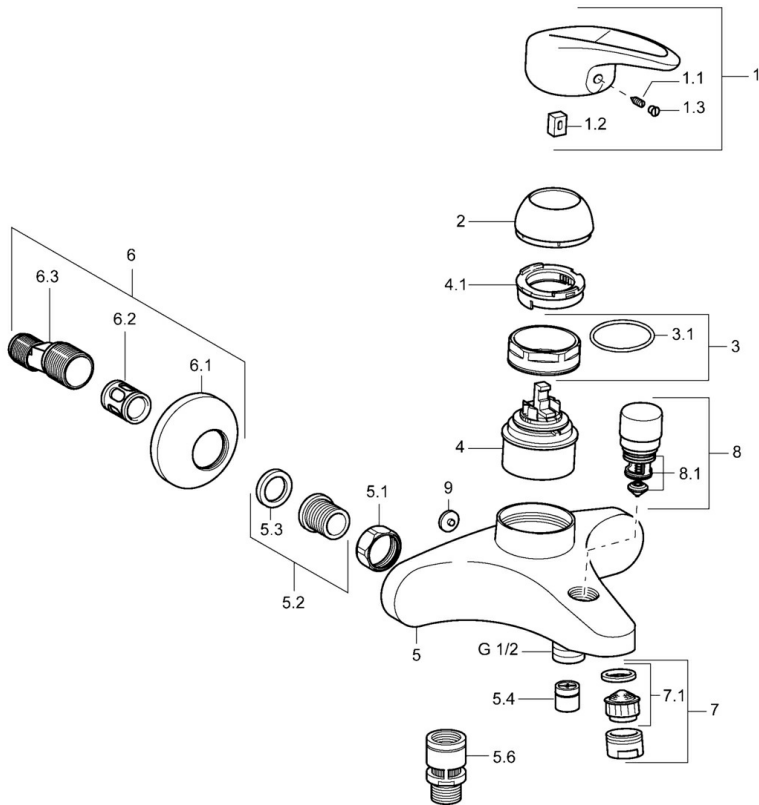

EAN: 4015474078215
static.hansa.com/54742105

- Bathtub & Shower
- Single-lever
- Wall mounted
- Chrome
- Single operating lever/handle, Hot/Cold symbols
- Non-return valve(s)
- Silencer(s)
- protected against back-flow in domestic use (according to DIN EN 1717)

Technical data

Technical properties

Hot water supply	max. +80°C
Working pressure	0.5-10 bar
Backflow prevention (EN1717)	EB

Regulations

EN standard	EN 817
-------------	---------------

Spare parts

SP54742105

	Name	Code
1	Lever Discontinued	5990548875
1.1	Screw, M5x8, SW2.5	59904755
1.2	Bushing	59904778
1.3	Symbol plug Grey	59912112
2	Covering cap	59912638
3	Eye screw, M50x1, SW45	59904775
3.1	O-ring, d 43x2.5	59911166
4	Cartridge, 4.8 eco	59904601
4.1	Hot water limiter	59904759
5.1	Connection nut, G3/4, AF30	59902230
5.2	Seat, G1/2, L, WAF10	59904618
5.3	Retaining ring, 23.9x15.2x2	59902689
5.4	Non-return valve	59905714
5.6	Vacuum breaker, DN15	59911330
6.1	Cover flange	59912652
6.2	Silencer	59904792
6.3	Eccentric connector, G3/4xG1/2, DN15	59910254
6.4	Cover sleeve	59912651
7	Aerator, M24x1 B	59905872
7.1	Aerator, M22/M24	59905873
8	Diverter	59912656
8.1	Sealing kit	59904791
9	Plug Grey Discontinued	59912654