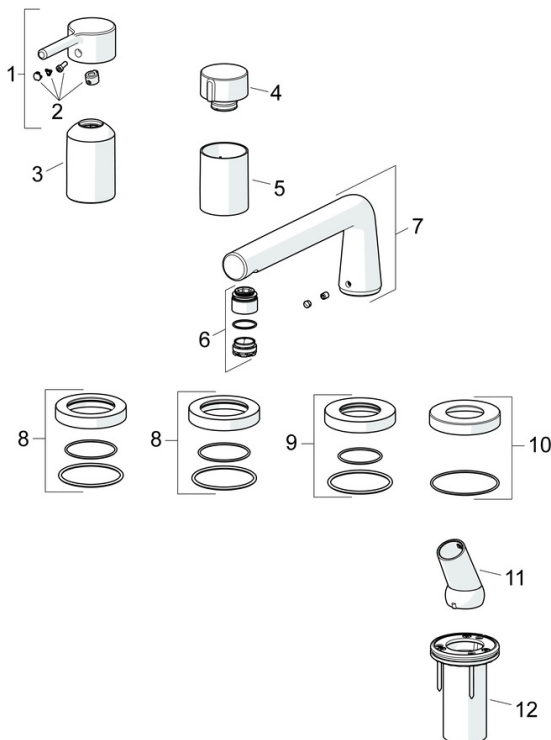

Elegant and clean designed
 High quality
 Sleek design
 Made in Europe

Bath and Shower faucet - Perfect fit for any bathroom

- Bathtub & Shower
- Trim Kit, Single-lever
- Rim mounted
- Chrome
- Fixed spout
- Standard aerator
- Single operating lever/handle, Pin shape, Hot/Cold symbols
- Turn operated diverter
- Hand shower, Shower holder, Shower hose (1750 mm)
- Sensitive - Gentle water stream
- Limitation option for maximum temperature and flow-rate, Adjustable hot water stop (included, retrofittable)
- ϕ 40 mm ceramic cartridge for flow and temperature control
- Inner body made of DZR brass
- Round rosette
- 1 spray function

Technical data

Flow properties

Flow-rate at 3 bar **20.4 / 13.2 l/min**

Technical properties

Hot water supply **max. +80°C**
 Working pressure **0.5-10 bar**
 Projection **205 mm**
 Material **Brass**

Regulations

EN standard **EN 817**

Approvals and Declarations

Declaration of conformity **DoC**
 EPD **S-P-07752**

Spare parts

SP54719007

	Name	Code
01	Lever	1014994V
02	Symbol plug	59914573
03	Cover sleeve	59914572
04	Flow control handle	59914669
05	Cover sleeve	59914671
06	Aerator and key, CACHE M24x1 C	1014219V
07	Spout	1012598V
08	Cover plate, d 72 mm, for Compact	59914667
09	Cover plate, d 72 mm Discontinued	59913278
10	Cover plate, d 72 mm	59914672
11	Holder	59912282
12	Passing-through bushing	59914673