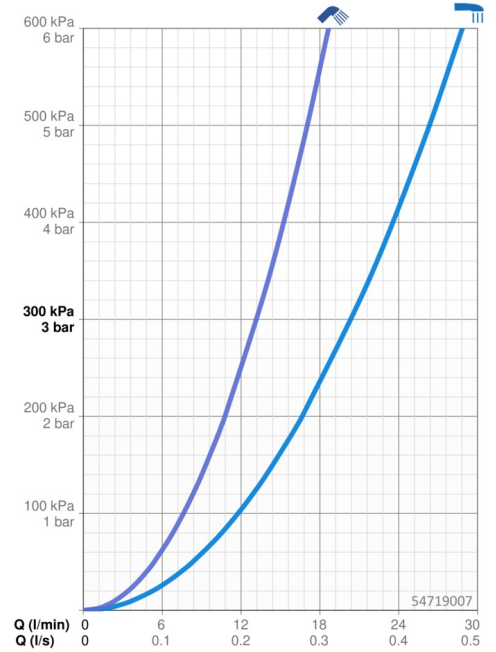

Technical data

Flow properties

Flow-rate at 3 bar **20.4 / 13.2 l/min**

Technical properties

Hot water supply **max. +80°C**
Working pressure **0.5-10 bar**
Projection **205 mm**
Material **Brass**

Regulations

EN standard **EN 817**

Approvals and Declarations

Declaration of conformity **DoC**
EPD **S-P-07752**