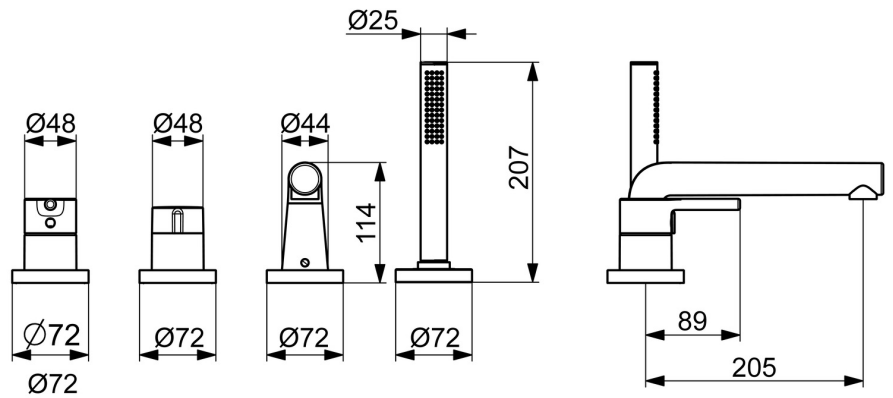

Elegant and clean designed
 High quality
 Sleek design
 Made in Europe

Bath and Shower faucet - Perfect fit for any bathroom

- Bathtub & Shower
- Trim Kit, Single-lever
- Rim mounted
- Chrome
- Fixed spout
- Standard aerator
- Single operating lever/handle, Pin shape, Hot/Cold symbols
- Turn operated diverter
- Hand shower, Shower holder, Shower hose (1750 mm)
- Sensitive - Gentle water stream
- Limitation option for maximum temperature and flow-rate, Adjustable hot water stop (included, retrofittable)
- ϕ 40 mm ceramic cartridge for flow and temperature control
- Inner body made of DZR brass
- Round rosette
- 1 spray function

Technical data

Flow properties

Flow-rate at 3 bar **20.4 / 13.2 l/min**

Technical properties

Hot water supply **max. +80°C**
 Working pressure **0.5-10 bar**
 Projection **205 mm**
 Material **Brass**

Regulations

EN standard **EN 817**

Approvals and Declarations

Declaration of conformity **DoC**
 EPD **S-P-07752**

Spare parts

SP54719007

	Name	Code
01	Lever	1014994V
02	Symbol plug	59914573
03	Cover sleeve	59914572
04	Flow control handle	59914669
05	Cover sleeve	59914671
06	Aerator and key, CACHE M24x1 C	1014219V
07	Spout	1012598V
08	Cover plate, d 72 mm, for Compact	59914667
09	Cover plate, d 72 mm Discontinued	59913278
10	Cover plate, d 72 mm	59914672
11	Holder	59912282
12	Passing-through bushing	59914673