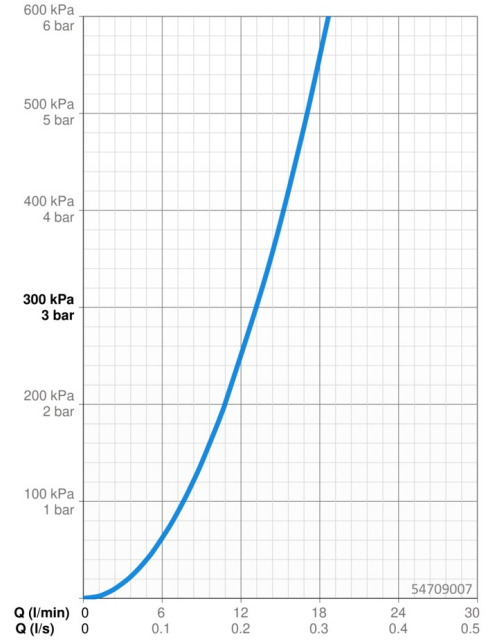

Technical data

Flow properties

Flow-rate at 3 bar **13.2 l/min**

Technical properties

Hot water supply **max. +80°C**
Working pressure **0.5-10 bar**
Material **Brass**

Regulations

EN standard **EN 817**

Approvals and Declarations

Declaration of conformity **DoC**