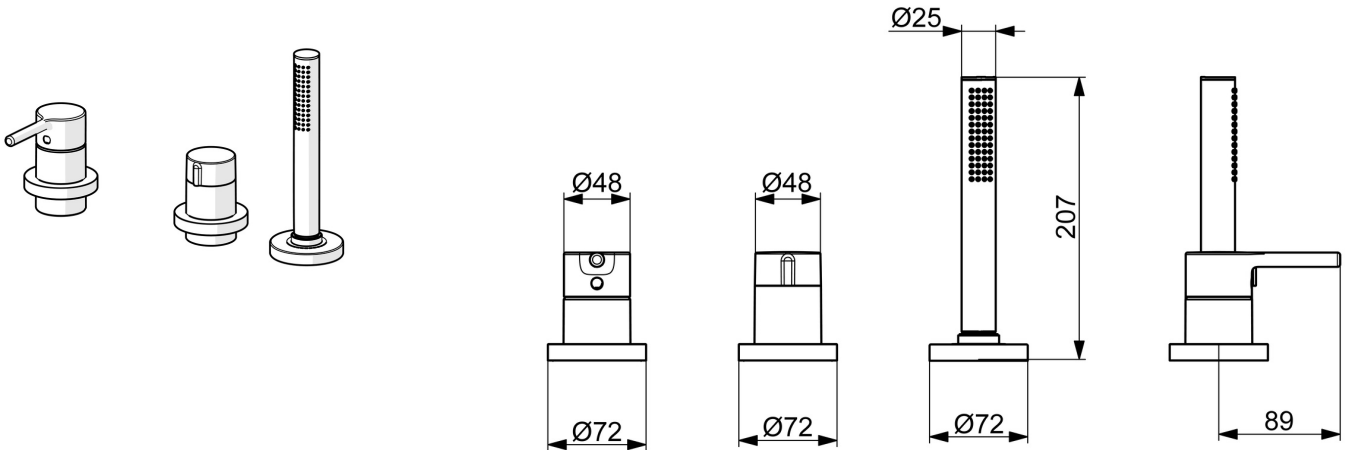

EAN: 4057304017537  
[static.hansa.com/54709007](http://static.hansa.com/54709007)

When great design becomes an attraction of its own, you know it will make a difference in your life. Besides bringing beauty to life, this new classic is also designed to bring any modern bathroom to the next level.

Elegant and clean designed  
 High quality  
 Sleek design  
 Made in Europe

Bath and Shower faucet - Perfect fit for any bathroom

- Bathtub & Shower
- Trim Kit, Single-lever
- Rim mounted
- Chrome
- Single operating lever/handle, Pin shape, Hot/Cold symbols
- Turn operated diverter
- Hand shower, Shower holder, Shower hose (1750 mm)
- Sensitive – Gentle water stream
- Limitation option for maximum temperature and flow-rate, Adjustable hot water stop (included, retrofittable)
- $\phi$  40 mm ceramic cartridge for flow and temperature control
- Inner body made of DZR brass
- Round rosette
- 1 spray function

### Technical properties

Hot water supply **max. +80°C**  
 Working pressure **0.5-10 bar**  
 Material **Brass**