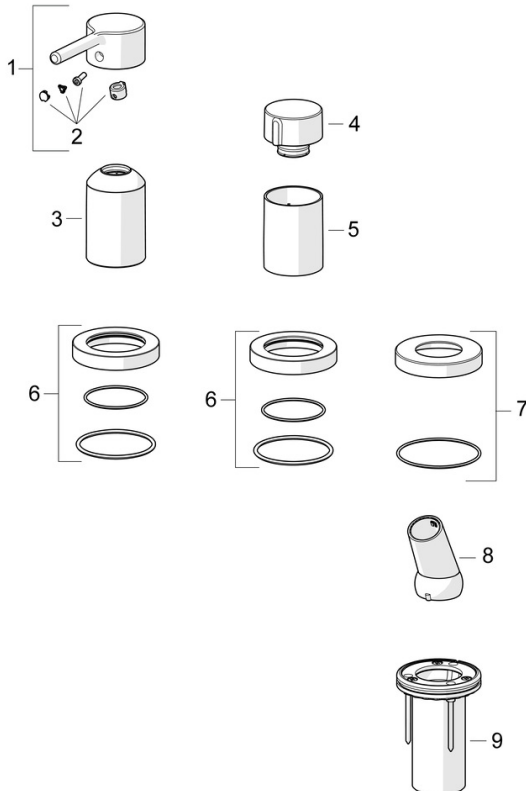

Elegant and clean designed  
 High quality  
 Sleek design  
 Made in Europe

Bath and Shower faucet - Perfect fit for any bathroom

- Bathtub & Shower
- Trim Kit, Single-lever
- Rim mounted
- Chrome
- Single operating lever/handle, Pin shape, Hot/Cold symbols
- Turn operated diverter
- Hand shower, Shower holder, Shower hose (1750 mm)
- Sensitive – Gentle water stream
- Limitation option for maximum temperature and flow-rate, Adjustable hot water stop (included, retrofittable)
- $\phi$  40 mm ceramic cartridge for flow and temperature control
- Inner body made of DZR brass
- Round rosette
- 1 spray function

### Regulations

EN standard **EN 817**

### SP54709007

	Name	Code
01	Lever	1014994V
02	Symbol plug	59914573
03	Cover sleeve	59914572
04	Flow control handle	59914669
05	Cover sleeve	59914671
06	Cover plate, d 72 mm, for Compact	59914667
07	Cover plate, d 72 mm	59914672
08	Holder	59912282
09	Passing-through bushing	59914673