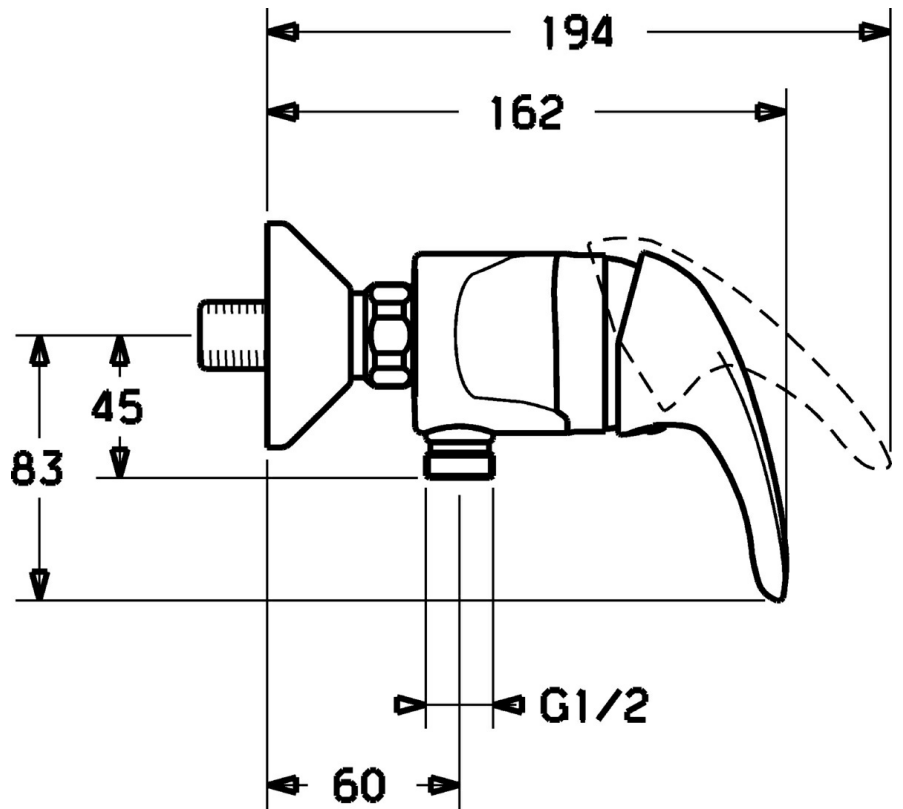

EAN: 4015474078338  
[static.hansa.com/54670105](https://static.hansa.com/54670105)

- Shower solutions
- Single-lever
- Wall mounted
- Chrome
- Single operating lever/handle, Hot/Cold symbols
- Non-return valve(s)
- Silencer(s)
- protected against back-flow in domestic use (according to DIN EN 1717)

## Technical data

### Technical properties

Hot water supply	<b>max. +80°C</b>
Working pressure	<b>0.5-10 bar</b>
Backflow prevention (EN1717)	<b>EB</b>

### SP54670105

	Name	Code
1	Lever Discontinued	5990548875
1.1	Screw, M5x8, SW2.5	59904755
1.2	Bushing	59904778
1.3	Symbol plug Grey	59912112
2	Covering cap	59912638
3	Eye screw, M50x1, SW45	59904775
3.1	O-ring, d 43x2.5	59911166
4	Cartridge, 4.8 eco	59904601
4.1	Hot water limiter	59904759
5.1	Connection nut, G3/4, AF30	59902230
5.2	Seat, G1/2, L, WAF10	59904618
5.3	Retaining ring, 23.9x15.2x2	59902689
5.4	Non-return valve	59905714
5.5	Thread nipple, G1/2xM18x1	59911384
5.6	Vacuum breaker, DN15	59911330
6.1	Cover flange	59912652
6.2	Silencer	59904792
6.3	Eccentric connector, G3/4xG1/2, DN15	59910254
6.4	Cover sleeve	59912651
9	Plug Grey Discontinued	59912654