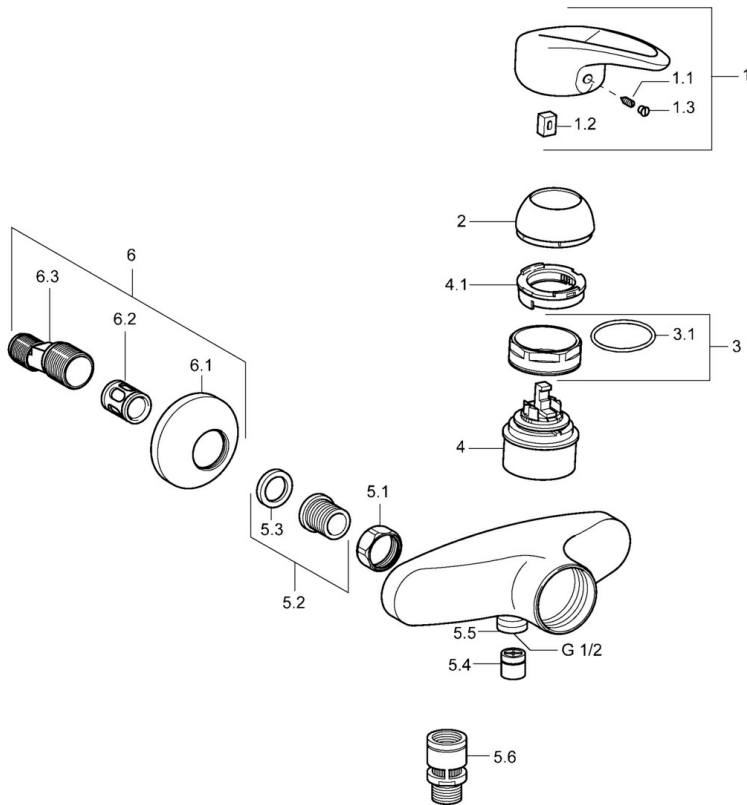

EAN: 4015474078338  
[static.hansa.com/54670105](https://static.hansa.com/54670105)

- Shower solutions
- Single-lever
- Wall mounted
- Chrome
- Single operating lever/handle, Hot/Cold symbols
- Non-return valve(s)
- Silencer(s)
- protected against back-flow in domestic use (according to DIN EN 1717)

## Technical data

### Technical properties

Hot water supply	<b>max. +80°C</b>
Working pressure	<b>0.5-10 bar</b>
Backflow prevention (EN1717)	<b>EB</b>

### SP54670105

	Name	Code
1	Lever Discontinued	5990548875
1.1	Screw, M5x8, SW2.5	59904755
1.2	Bushing	59904778
1.3	Symbol plug Grey	59912112
2	Covering cap	59912638
3	Eye screw, M50x1, SW45	59904775
3.1	O-ring, d 43x2.5	59911166
4	Cartridge, 4.8 eco	59904601
4.1	Hot water limiter	59904759
5.1	Connection nut, G3/4, AF30	59902230
5.2	Seat, G1/2, L, WAF10	59904618
5.3	Retaining ring, 23.9x15.2x2	59902689
5.4	Non-return valve	59905714
5.5	Thread nipple, G1/2xM18x1	59911384
5.6	Vacuum breaker, DN15	59911330
6.1	Cover flange	59912652
6.2	Silencer	59904792
6.3	Eccentric connector, G3/4xG1/2, DN15	59910254
6.4	Cover sleeve	59912651
9	Plug Grey Discontinued	59912654