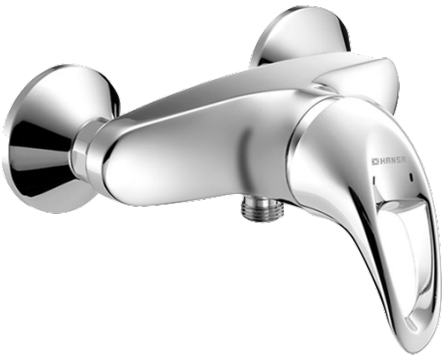

EAN: 4015474078338  
[static.hansa.com/54670105](https://static.hansa.com/54670105)

- Shower solutions
- Single-lever
- Wall mounted
- Chrome
- Single operating lever/handle, Hot/Cold symbols
- Non-return valve(s)
- Silencer(s)
- protected against back-flow in domestic use (according to DIN EN 1717)

### SP54670105

	Name	Code
1	Lever Discontinued	5990548875
1.1	Screw, M5x8, SW2.5	59904755
1.2	Bushing	59904778
1.3	Symbol plug Grey	59912112
2	Covering cap	59912638
3	Eye screw, M50x1, SW45	59904775
3.1	O-ring, d 43x2.5	59911166
4	Cartridge, 4.8 eco	59904601
4.1	Hot water limiter	59904759
5.1	Connection nut, G3/4, AF30	59902230
5.2	Seat, G1/2, L, WAF10	59904618
5.3	Retaining ring, 23.9x15.2x2	59902689
5.4	Non-return valve	59905714
5.5	Thread nipple, G1/2xM18x1	59911384
5.6	Vacuum breaker, DN15	59911330
6.1	Cover flange	59912652
6.2	Silencer	59904792
6.3	Eccentric connector, G3/4xG1/2, DN15	59910254
6.4	Cover sleeve	59912651
9	Plug Grey Discontinued	59912654