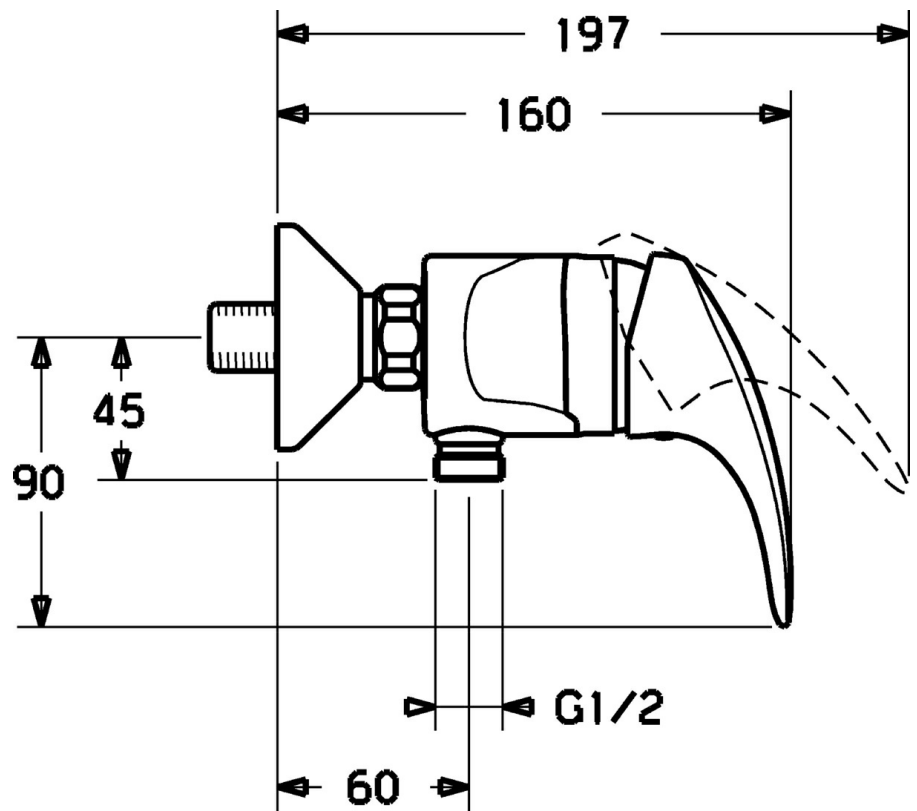

EAN: 4015474078321
static.hansa.com/54670103

- Shower solutions
- Single-lever
- Wall mounted
- Chrome
- Single operating lever/handle, Hot/Cold symbols
- Non-return valve(s)
- Silencer(s)
- protected against back-flow in domestic use (according to DIN EN 1717)

Technical data

Technical properties

Hot water supply	max. +80°C
Working pressure	0.5-10 bar
Backflow prevention (EN1717)	EB

Regulations

EN standard	EN 817
-------------	--------

Spare parts

SP54670105

	Name	Code
1	Lever Discontinued	5990548875
1.1	Screw, M5x8, SW2.5	59904755
1.2	Bushing	59904778
1.3	Symbol plug Grey	59912112
2	Covering cap	59912638
3	Eye screw, M50x1, SW45	59904775
3.1	O-ring, d 43x2.5	59911166
4	Cartridge, 4.8 eco	59904601
4.1	Hot water limiter	59904759
5.1	Connection nut, G3/4, AF30	59902230
5.2	Seat, G1/2, L, WAF10	59904618
5.3	Retaining ring, 23.9x15.2x2	59902689
5.4	Non-return valve	59905714
5.5	Thread nipple, G1/2xM18x1	59911384
5.6	Vacuum breaker, DN15	59911330
6.1	Cover flange	59912652
6.2	Silencer	59904792
6.3	Eccentric connector, G3/4xG1/2, DN15	59910254
6.4	Cover sleeve	59912651
9	Plug Grey Discontinued	59912654