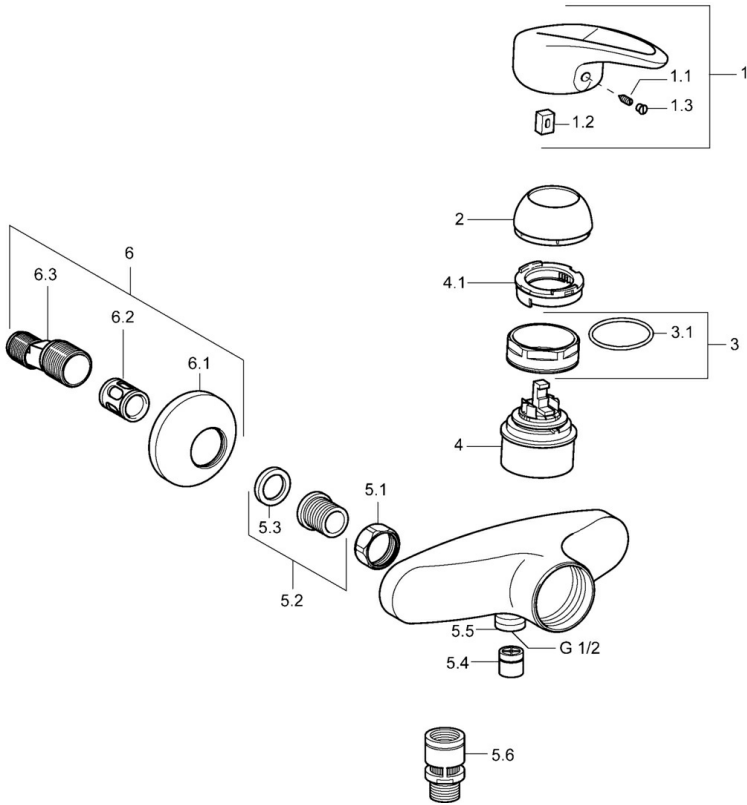

EAN: 4015474078321
static.hansa.com/54670103

- Shower solutions
- Single-lever
- Wall mounted
- Chrome
- Single operating lever/handle, Hot/Cold symbols
- Non-return valve(s)
- Silencer(s)
- protected against back-flow in domestic use (according to DIN EN 1717)

Technical data

Technical properties

Hot water supply	max. +80°C
Working pressure	0.5-10 bar
Backflow prevention (EN1717)	EB

Regulations

EN standard	EN 817
-------------	--------

Spare parts

SP54670105

	Name	Code
1	Lever Discontinued	5990548875
1.1	Screw, M5x8, SW2.5	59904755
1.2	Bushing	59904778
1.3	Symbol plug Grey	59912112
2	Covering cap	59912638
3	Eye screw, M50x1, SW45	59904775
3.1	O-ring, d 43x2.5	59911166
4	Cartridge, 4.8 eco	59904601
4.1	Hot water limiter	59904759
5.1	Connection nut, G3/4, AF30	59902230
5.2	Seat, G1/2, L, WAF10	59904618
5.3	Retaining ring, 23.9x15.2x2	59902689
5.4	Non-return valve	59905714
5.5	Thread nipple, G1/2xM18x1	59911384
5.6	Vacuum breaker, DN15	59911330
6.1	Cover flange	59912652
6.2	Silencer	59904792
6.3	Eccentric connector, G3/4xG1/2, DN15	59910254
6.4	Cover sleeve	59912651
9	Plug Grey Discontinued	59912654