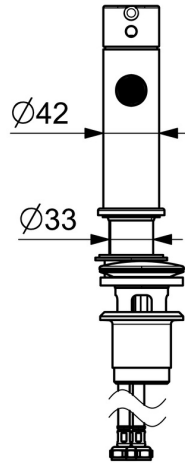

EAN: 4057304017506
static.hansa.com/54632207

When great design becomes an attraction of its own, you know it will make a difference in your life. Besides bringing beauty to life, this new classic is also designed to bring any modern bathroom to the next level. Slender design and graceful shapes make this faucet the highlight of any space.

High quality
 Sleek design
 Anti-limescale rubber aerator for easy cleaning
 Pop up
 Made in Europe

Perfect fit for any bathroom

- Bidet
- Single-lever
- Deck mounted
- Chrome
- Fixed spout
- Standard aerator, PCA® - constant flow rate regardless of pressure variations, Ball joint
- Single operating lever/handle, Pin shape, Hot/Cold symbols
- Pop-up waste with draw-rod
- Limitation option for maximum temperature and flow-rate, Adjustable hot water stop (included, retrofittable)
- \varnothing 30 mm ceramic cartridge for flow and temperature control
- Flexible inlet pipes
- Inner body made of DZR brass

Technical data

Flow properties

Flow-rate at 3 bar (with flow controller) **6.0 l/min**

Technical properties

Hot water supply **max. +70°C**
 Working pressure **0.5-10 bar**
 Connection size **G3/8**
 Projection **101 mm**
 Backflow prevention (EN1717) **AA**
 Material **Brass**

Regulations

EN standard **EN 817**
 Noise class **I (ISO 3822)**

Approvals and Declarations

Declaration of conformity **DoC**
 EPD **S-P-06391**

Spare parts

SP54632207

| | Name | Code |
|----|-------------------------|----------|
| 01 | Lever | 1014999V |
| 02 | Symbol plug | 1012105V |
| 03 | Covering cap | 1012132V |
| 04 | Tightening nut, M34x1.5 | 1012133V |
| 05 | Cartridge, 3.0 | 1014428V |
| 06 | Swivel joint, M18.5x1 | 59913370 |
| 07 | Aerator, M18.5x1, TJ | 59913366 |
| 08 | Fixing set | 59913479 |