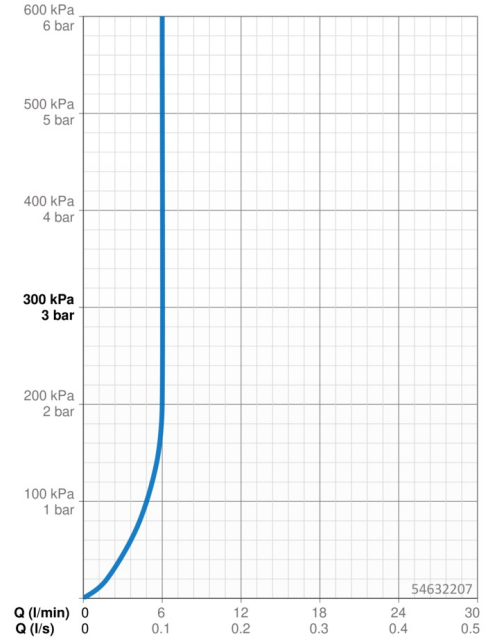

Technical data

Flow properties

Flow-rate at 3 bar (with flow controller) **6.0 l/min**

Technical properties

Hot water supply **max. +70°C**
Working pressure **0.5-10 bar**
Connection size **G3/8**
Projection **101 mm**
Backflow prevention (EN1717) **AA**
Material **Brass**

Regulations

EN standard **EN 817**
Noise class **I (ISO 3822)**

Approvals and Declarations

Declaration of conformity **DoC**
EPD **S-P-06391**