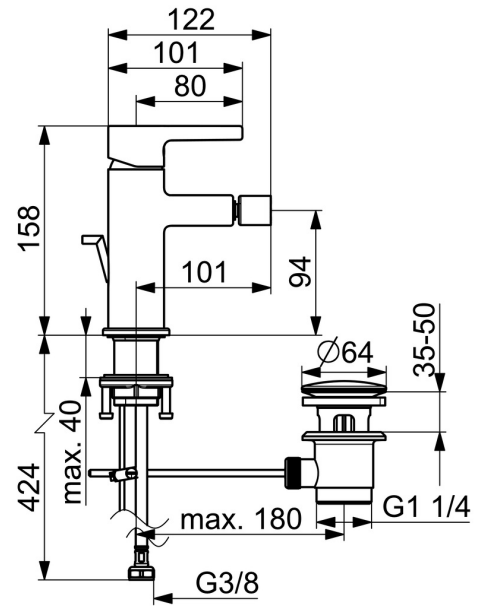

EAN: 4057304017506
static.hansa.com/54632207

When great design becomes an attraction of its own, you know it will make a difference in your life. Besides bringing beauty to life, this new classic is also designed to bring any modern bathroom to the next level. Slender design and graceful shapes make this faucet the highlight of any space.

High quality
 Sleek design
 Anti-limescale rubber aerator for easy cleaning
 Pop up
 Made in Europe

Perfect fit for any bathroom

- Bidet
- Single-lever
- Deck mounted
- Chrome
- Fixed spout
- Standard aerator, PCA® - constant flow rate regardless of pressure variations, Ball joint
- Single operating lever/handle, Pin shape, Hot/Cold symbols
- Pop-up waste with draw-rod
- Limitation option for maximum temperature and flow-rate, Adjustable hot water stop (included, retrofittable)
- \varnothing 30 mm ceramic cartridge for flow and temperature control
- Flexible inlet pipes
- Inner body made of DZR brass

Technical data

Flow properties

Flow-rate at 3 bar (with flow controller) **6.0 l/min**

Technical properties

Hot water supply **max. +70°C**
 Working pressure **0.5-10 bar**
 Connection size **G3/8**
 Projection **101 mm**
 Backflow prevention (EN1717) **AA**
 Material **Brass**

Regulations

EN standard **EN 817**
 Noise class **I (ISO 3822)**

Approvals and Declarations

Declaration of conformity **DoC**
 EPD **S-P-06391**

Spare parts

SP54632207

| | Name | Code |
|----|-------------------------|----------|
| 01 | Lever | 1014999V |
| 02 | Symbol plug | 1012105V |
| 03 | Covering cap | 1012132V |
| 04 | Tightening nut, M34x1.5 | 1012133V |
| 05 | Cartridge, 3.0 | 1014428V |
| 06 | Swivel joint, M18.5x1 | 59913370 |
| 07 | Aerator, M18.5x1, TJ | 59913366 |
| 08 | Fixing set | 59913479 |