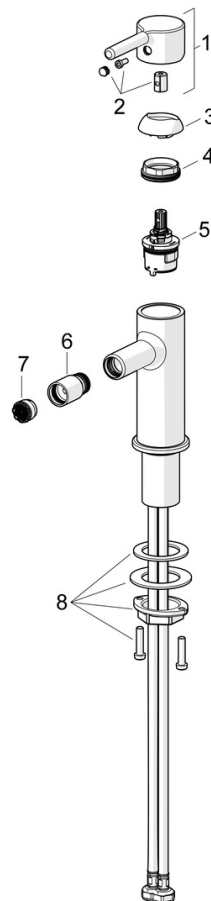

EAN: 4057304017506
static.hansa.com/54632207

When great design becomes an attraction of its own, you know it will make a difference in your life. Besides bringing beauty to life, this new classic is also designed to bring any modern bathroom to the next level. Slender design and graceful shapes make this faucet the highlight of any space.

High quality
 Sleek design
 Anti-limescale rubber aerator for easy cleaning
 Pop up
 Made in Europe

Perfect fit for any bathroom

- Bidet
- Single-lever
- Deck mounted
- Chrome
- Fixed spout
- Standard aerator, PCA® - constant flow rate regardless of pressure variations, Ball joint
- Single operating lever/handle, Pin shape, Hot/Cold symbols
- Pop-up waste with draw-rod
- Limitation option for maximum temperature and flow-rate, Adjustable hot water stop (included, retrofittable)
- \varnothing 30 mm ceramic cartridge for flow and temperature control
- Flexible inlet pipes
- Inner body made of DZR brass

Technical data

Flow properties

Flow-rate at 3 bar (with flow controller) **6.0 l/min**

Technical properties

Hot water supply **max. +70°C**
 Working pressure **0.5-10 bar**
 Connection size **G3/8**
 Projection **101 mm**
 Backflow prevention (EN1717) **AA**
 Material **Brass**

Regulations

EN standard **EN 817**
 Noise class **I (ISO 3822)**

Approvals and Declarations

Declaration of conformity **DoC**
 EPD **S-P-06391**

Spare parts

SP54632207

| | Name | Code |
|----|-------------------------|----------|
| 01 | Lever | 1014999V |
| 02 | Symbol plug | 1012105V |
| 03 | Covering cap | 1012132V |
| 04 | Tightening nut, M34x1.5 | 1012133V |
| 05 | Cartridge, 3.0 | 1014428V |
| 06 | Swivel joint, M18.5x1 | 59913370 |
| 07 | Aerator, M18.5x1, TJ | 59913366 |
| 08 | Fixing set | 59913479 |