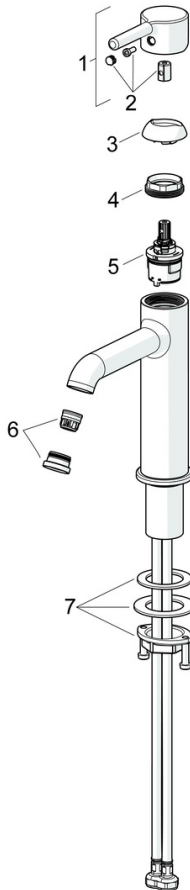

EAN: 4057304020407
static.hansa.com/5456220700006

When great design becomes an attraction of its own, you know it will make a difference in your life. Besides bringing beauty to life, this new classic is also designed to bring any modern bathroom to the next level. Slender design and graceful shapes make this faucet the highlight of any space.

High quality
 Sleek design
 Anti-limescale rubber aerator for easy cleaning
 ColdStart
 Pop up
 Made in Europe

Perfect fit for any bathroom

- Washbasin
- Single-lever, Cold Start
- Deck mounted
- Chrome
- Fixed spout
- Standard aerator, PCA® - constant flow rate regardless of pressure variations
- Single operating lever/handle, Pin shape, Hot/Cold symbols
- Pop-up waste with draw-rod
- Limitation option for maximum temperature and flow-rate, Energy saving variation (Cold Start) - cold water in the middle position
- ø 30 mm ceramic cartridge for flow and temperature control
- Flexible inlet pipes
- Inner body made of DZR brass

Technical data

Flow properties

Eco-flow at 3 bar	4.5 l/min
Flow-rate at 3 bar (with flow controller)	6.0 l/min
Pressure loss with flow (0.1 l/s)	1.55 bar

Technical properties

Hot water supply	max. +90°C
Working pressure	0.5-10 bar
Connection size	G3/8
Projection	133 mm
Backflow prevention (EN1717)	AA
Material	Brass

Regulations

EN standard	EN 817
Noise class	I (ISO 3822)

Approvals and Declarations

Declaration of conformity	DoC
---------------------------	------------

Spare parts

SP5456220700006

	Name	Code
01	Lever	1017996V
02	Symbol plug	1012105V
03	Covering cap	1012132V
04	Tightening nut, M34x1.5	1012133V
05	Cartridge, 3.0 cold start	1014430V
06	Aerator and key, PCA 5.7 l/min	1012273V
07	Fixing set	59913479