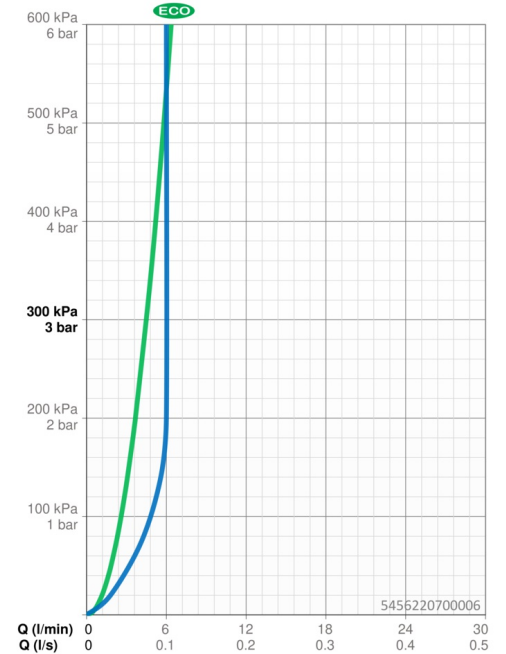

Technical data

Flow properties

Eco-flow at 3 bar	4.5 l/min
Flow-rate at 3 bar (with flow controller)	6.0 l/min
Pressure loss with flow (0.1 l/s)	1.55 bar

Technical properties

Hot water supply	max. +90°C
Working pressure	0.5-10 bar
Connection size	G3/8
Projection	133 mm
Backflow prevention (EN1717)	AA
Material	Brass

Regulations

EN standard	EN 817
Noise class	I (ISO 3822)

Approvals and Declarations

Declaration of conformity	DoC