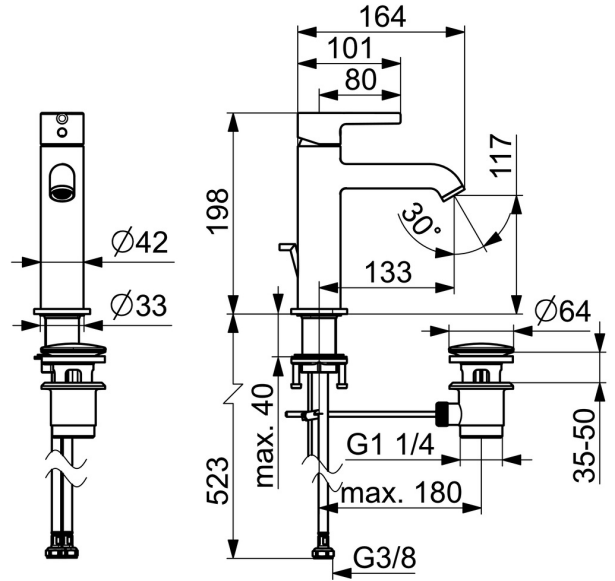

EAN: 4057304020407
static.hansa.com/5456220700006

When great design becomes an attraction of its own, you know it will make a difference in your life. Besides bringing beauty to life, this new classic is also designed to bring any modern bathroom to the next level. Slender design and graceful shapes make this faucet the highlight of any space.

High quality
 Sleek design
 Anti-limescale rubber aerator for easy cleaning
 ColdStart
 Pop up
 Made in Europe

Perfect fit for any bathroom

- Washbasin
- Single-lever, Cold Start
- Deck mounted
- Chrome
- Fixed spout
- Standard aerator, PCA® - constant flow rate regardless of pressure variations
- Single operating lever/handle, Pin shape, Hot/Cold symbols
- Pop-up waste with draw-rod
- Limitation option for maximum temperature and flow-rate, Energy saving variation (Cold Start) - cold water in the middle position
- ø 30 mm ceramic cartridge for flow and temperature control
- Flexible inlet pipes
- Inner body made of DZR brass

Technical data

Flow properties

Eco-flow at 3 bar	4.5 l/min
Flow-rate at 3 bar (with flow controller)	6.0 l/min
Pressure loss with flow (0.1 l/s)	1.55 bar

Technical properties

Hot water supply	max. +90°C
Working pressure	0.5-10 bar
Connection size	G3/8
Projection	133 mm
Backflow prevention (EN1717)	AA
Material	Brass

Regulations

EN standard	EN 817
Noise class	I (ISO 3822)

Approvals and Declarations

Declaration of conformity	DoC
---------------------------	------------

Spare parts

SP5456220700006

	Name	Code
01	Lever	1017996V
02	Symbol plug	1012105V
03	Covering cap	1012132V
04	Tightening nut, M34x1.5	1012133V
05	Cartridge, 3.0 cold start	1014430V
06	Aerator and key, PCA 5.7 l/min	1012273V
07	Fixing set	59913479