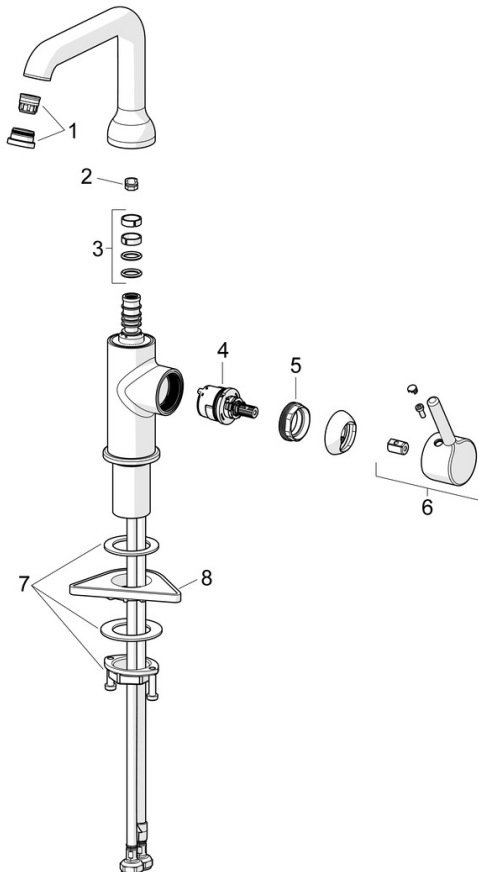

EAN: 4057304020070  
[static.hansa.com/5455220733](http://static.hansa.com/5455220733)

- Washbasin
- Single-lever, side operated
- Deck mounted
- Matt black
- Swivel spout
- Standard aerator, PCA® - constant flow rate regardless of pressure variations
- Single operating lever/handle, Pin shape, Hot/Cold symbols
- Limitation option for maximum temperature and flow-rate
- $\varnothing$  30 mm ceramic cartridge for flow and temperature control
- Flexible inlet pipes
- Inner body made of DZR brass
- Without pop-up waste

### Technical properties

Hot water supply **max. +70°C**  
 Working pressure **0.5-10 bar**  
 Connection size **G3/8**  
 Projection **147 mm**  
 Backflow prevention (EN1717) **AA**  
 Material **Brass**

## Spare parts

### SP5455220733

	Name	Code
01	Aerator and key, PCA 1.5 gpm Matt black	1012273V-33
02	Spout overturning stopper, 120° Discontinued	59914429
03	Sealing kit for spout	59914266
04	Cartridge, 3.0	1014428V
05	Tightening nut, M34x1.5	1012133V
06	Lever Matt black	1001749V-33
07	Fixing set	59913479
08	Supporting plate	59910008