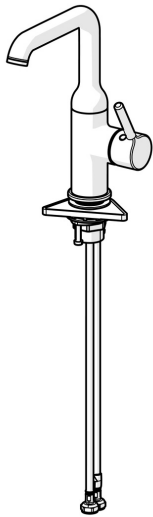

EAN: 4057304020070  
[static.hansa.com/5455220733](http://static.hansa.com/5455220733)

- Washbasin
- Single-lever, side operated
- Deck mounted
- Matt black
- Swivel spout
- Standard aerator, PCA® - constant flow rate regardless of pressure variations
- Single operating lever/handle, Pin shape, Hot/Cold symbols
- Limitation option for maximum temperature and flow-rate
- $\varnothing$  30 mm ceramic cartridge for flow and temperature control
- Flexible inlet pipes
- Inner body made of DZR brass
- Without pop-up waste

### Flow properties

Flow-rate at 3 bar (with flow controller) **6.0 l/min**

### Technical properties

Hot water supply **max. +70°C**  
 Working pressure **0.5-10 bar**  
 Connection size **G3/8**  
 Projection **147 mm**  
 Backflow prevention (EN1717) **AA**  
 Material **Brass**

### SP5455220733

	Name	Code
01	Aerator and key, PCA 1.5 gpm Matt black	1012273V-33
02	Spout overturning stopper, 120° Discontinued	59914429
03	Sealing kit for spout	59914266
04	Cartridge, 3.0	1014428V
05	Tightening nut, M34x1.5	1012133V
06	Lever Matt black	1001749V-33
07	Fixing set	59913479
08	Supporting plate	59910008