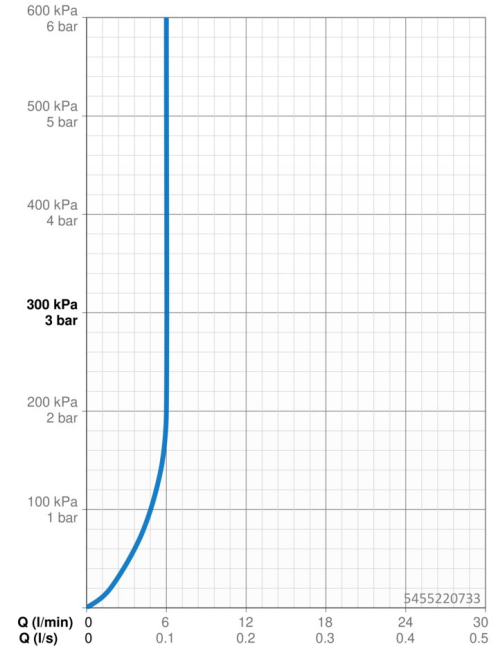

Technical data

Flow properties

Flow-rate at 3 bar (with flow controller) **6.0 l/min**

Technical properties

Hot water supply **max. +70°C**
Working pressure **0.5-10 bar**
Connection size **G3/8**
Projection **147 mm**
Backflow prevention (EN1717) **AA**
Material **Brass**

Regulations

EN standard **EN 817**
Noise class **I (ISO 3822)**

Approvals and Declarations

Declaration of conformity **DoC**