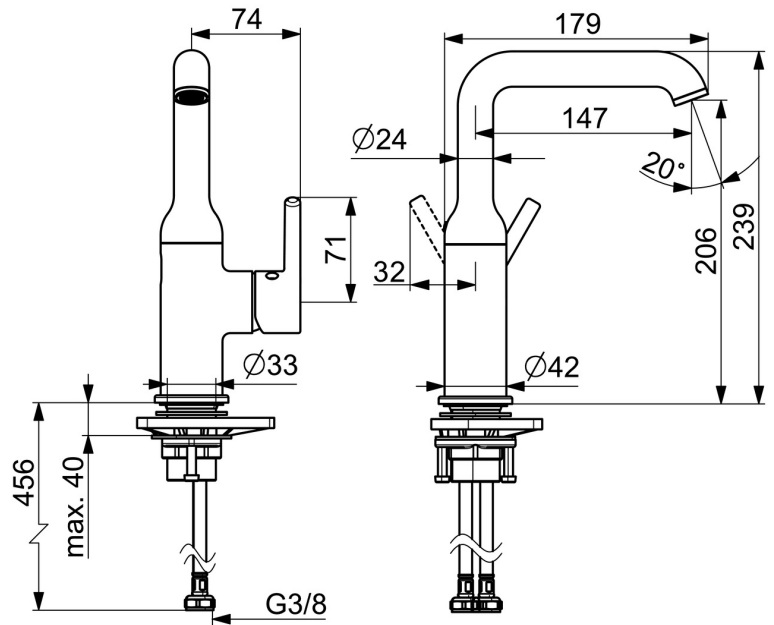

EAN: 4057304020070  
[static.hansa.com/5455220733](http://static.hansa.com/5455220733)

- Washbasin
- Single-lever, side operated
- Deck mounted
- Matt black
- Swivel spout
- Standard aerator, PCA® - constant flow rate regardless of pressure variations
- Single operating lever/handle, Pin shape, Hot/Cold symbols
- Limitation option for maximum temperature and flow-rate
- $\varnothing$  30 mm ceramic cartridge for flow and temperature control
- Flexible inlet pipes
- Inner body made of DZR brass
- Without pop-up waste

### Flow properties

Flow-rate at 3 bar (with flow controller) **6.0 l/min**

### Technical properties

Hot water supply **max. +70°C**  
 Working pressure **0.5-10 bar**  
 Connection size **G3/8**  
 Projection **147 mm**  
 Backflow prevention (EN1717) **AA**  
 Material **Brass**

### SP5455220733

	Name	Code
01	Aerator and key, PCA 1.5 gpm Matt black	1012273V-33
02	Spout overturning stopper, 120° Discontinued	59914429
03	Sealing kit for spout	59914266
04	Cartridge, 3.0	1014428V
05	Tightening nut, M34x1.5	1012133V
06	Lever Matt black	1001749V-33
07	Fixing set	59913479
08	Supporting plate	59910008