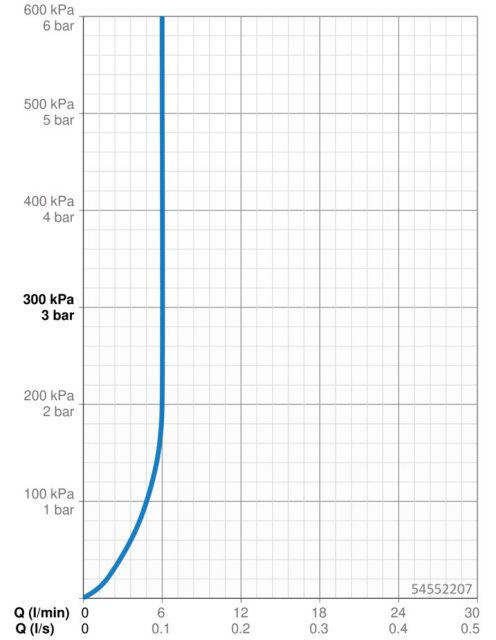

Technical data

Flow properties

Flow-rate at 3 bar (with flow controller) **6.0 l/min**

Technical properties

Hot water supply **max. +70°C**
Working pressure **0.5-10 bar**
Connection size **G3/8**
Projection **147 mm**
Backflow prevention (EN1717) **AA**
Material **Brass**

Regulations

EN standard **EN 817**
Noise class **I (ISO 3822)**

Approvals and Declarations

Declaration of conformity **DoC**
EPD **S-P-06391**