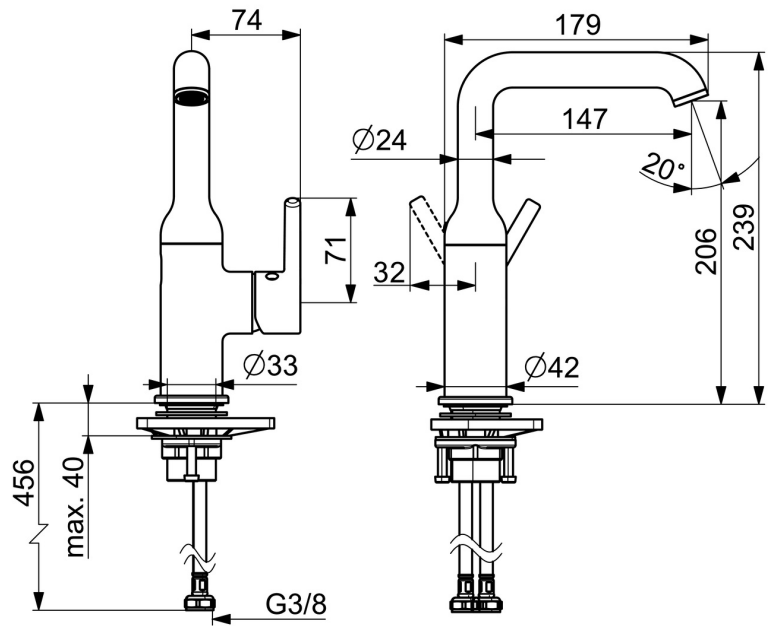

The slim side lever and the swivel spout guarantee perfect freedom of movement and comfort for every bathroom routine. Slender design and graceful shapes make this faucet the highlight of any space.

High quality
 Sleek design
 Anti-limescale rubber aerator for easy cleaning
 Made in Europe

Perfect fit for any bathroom

- Washbasin
- Single-lever, side operated
- Deck mounted
- Chrome
- Swivel spout
- Standard aerator, PCA® - constant flow rate regardless of pressure variations
- Single operating lever/handle, Pin shape, Hot/Cold symbols
- Limitation option for maximum temperature and flow-rate
- \varnothing 30 mm ceramic cartridge for flow and temperature control
- Flexible inlet pipes
- Inner body made of DZR brass
- Without pop-up waste

Technical data

Flow properties

Flow-rate at 3 bar (with flow controller) **6.0 l/min**

Technical properties

Hot water supply **max. +70°C**
 Working pressure **0.5-10 bar**
 Connection size **G3/8**
 Projection **147 mm**
 Backflow prevention (EN1717) **AA**
 Material **Brass**

Regulations

EN standard **EN 817**
 Noise class **I (ISO 3822)**

Approvals and Declarations

Declaration of conformity **DoC**
 EPD **S-P-06391**

Spare parts

SP54552207

	Name	Code
01	Aerator and key, PCA 5.7 l/min	1012273V
02	High spout	1012339V
03	Sealing kit for spout	59914266
04	Cartridge, 3.0	1014428V
05	Tightening nut, M34x1.5	1012133V
06	Covering cap	1012132V
07	Lever	1001749V
08	Symbol plug	1012105V
09	Fixing set	59913479
10	Supporting plate	59910008