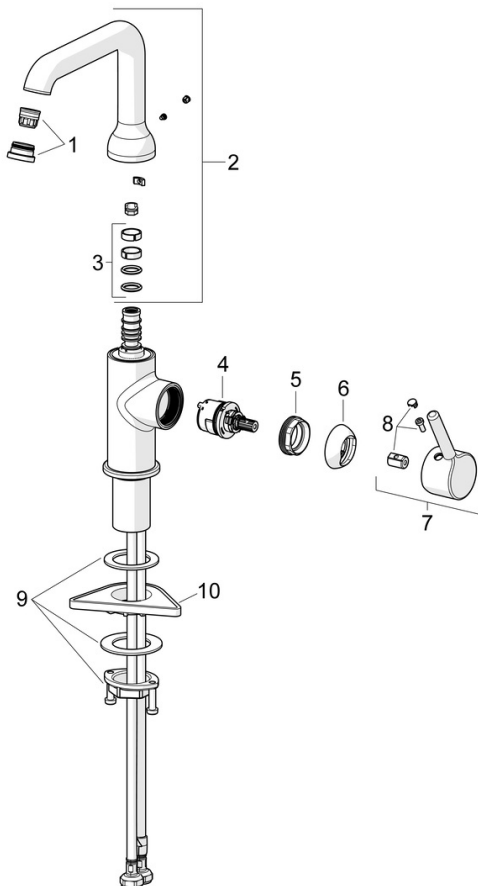

Perfect fit for any bathroom

- Washbasin
- Single-lever, side operated
- Deck mounted
- Chrome
- Swivel spout
- Standard aerator, PCA® - constant flow rate regardless of pressure variations
- Single operating lever/handle, Pin shape, Hot/Cold symbols
- Limitation option for maximum temperature and flow-rate
- \varnothing 30 mm ceramic cartridge for flow and temperature control
- Flexible inlet pipes
- Inner body made of DZR brass
- Without pop-up waste

Technical data

Flow properties

Flow-rate at 3 bar (with flow controller) **6.0 l/min**

Technical properties

Hot water supply **max. +70°C**
 Working pressure **0.5-10 bar**
 Connection size **G3/8**
 Projection **147 mm**
 Backflow prevention (EN1717) **AA**
 Material **Brass**

Regulations

EN standard **EN 817**
 Noise class **I (ISO 3822)**

Approvals and Declarations

Declaration of conformity **DoC**
 EPD **S-P-06391**

Spare parts

SP54552207

	Name	Code
01	Aerator and key, PCA 5.7 l/min	1012273V
02	High spout	1012339V
03	Sealing kit for spout	59914266
04	Cartridge, 3.0	1014428V
05	Tightening nut, M34x1.5	1012133V
06	Covering cap	1012132V
07	Lever	1001749V
08	Symbol plug	1012105V
09	Fixing set	59913479
10	Supporting plate	59910008