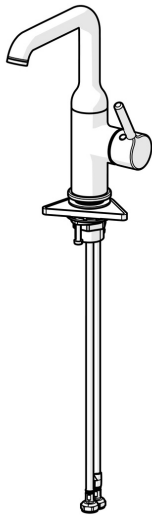

EAN: 4057304017452
static.hansa.com/54552207

When great design becomes an attraction of its own, you know it will make a difference in your life. Besides bringing beauty to life, this new classic is also designed to bring any modern bathroom to the next level.

The slim side lever and the swivel spout guarantee perfect freedom of movement and comfort for every bathroom routine. Slender design and graceful shapes make this faucet the highlight of any space.

High quality
 Sleek design
 Anti-limescale rubber aerator for easy cleaning
 Made in Europe

Perfect fit for any bathroom

- Washbasin
- Single-lever, side operated
- Deck mounted
- Chrome
- Swivel spout
- Standard aerator, PCA® - constant flow rate regardless of pressure variations
- Single operating lever/handle, Pin shape, Hot/Cold symbols
- Limitation option for maximum temperature and flow-rate
- \varnothing 30 mm ceramic cartridge for flow and temperature control
- Flexible inlet pipes
- Inner body made of DZR brass
- Without pop-up waste

Technical data

Flow properties

Flow-rate at 3 bar (with flow controller) **6.0 l/min**

Technical properties

Hot water supply **max. +70°C**
 Working pressure **0.5-10 bar**
 Connection size **G3/8**
 Projection **147 mm**
 Backflow prevention (EN1717) **AA**
 Material **Brass**