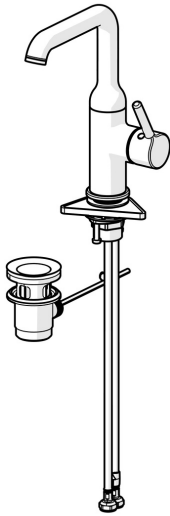

EAN: 4057304017469
static.hansa.com/54542207

When great design becomes an attraction of its own, you know it will make a difference in your life. Besides bringing beauty to life, this new classic is also designed to bring any modern bathroom to the next level.

The slim side lever and the swivel spout guarantee perfect freedom of movement and comfort for every bathroom routine. Slender design and graceful shapes make this faucet the highlight of any space.

High quality
 Sleek design
 Anti-limescale rubber aerator for easy cleaning
 Pop up waste with draw rod
 Made in Europe

Perfect fit for any bathroom

- Washbasin
- Single-lever, side operated
- Deck mounted
- Chrome
- Swivel spout
- Standard aerator, PCA® - constant flow rate regardless of pressure variations
- Single operating lever/handle, Pin shape, Hot/Cold symbols
- Pop-up waste with draw-rod
- Limitation option for maximum temperature and flow-rate
- \varnothing 30 mm ceramic cartridge for flow and temperature control
- Flexible inlet pipes
- Inner body made of DZR brass

Technical data

Flow properties

Flow-rate at 3 bar (with flow controller) **6.0 l/min**

Technical properties

Hot water supply **max. +70°C**
 Working pressure **0.5-10 bar**
 Connection size **G3/8**
 Projection **147 mm**
 Backflow prevention (EN1717) **AA**
 Material **Brass**