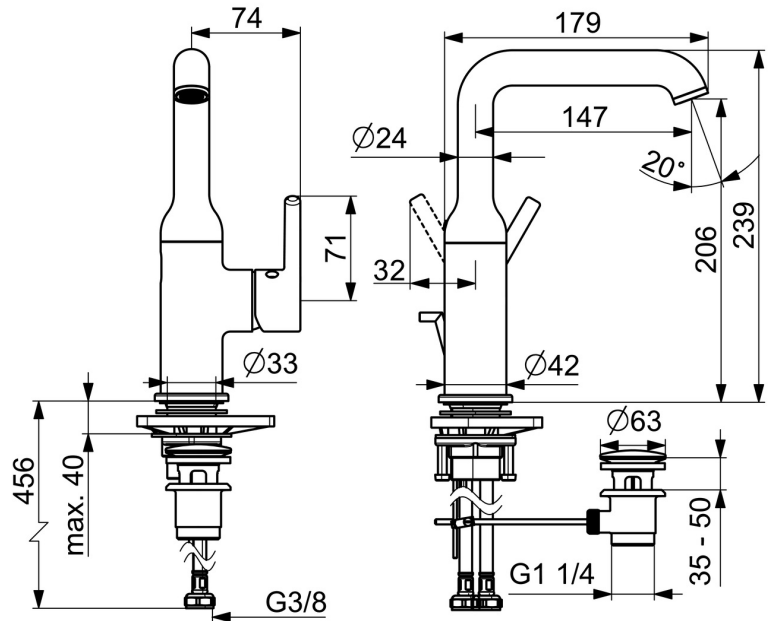

The slim side lever and the swivel spout guarantee perfect freedom of movement and comfort for every bathroom routine. Slender design and graceful shapes make this faucet the highlight of any space.

High quality
 Sleek design
 Anti-limescale rubber aerator for easy cleaning
 Pop up waste with draw rod
 Made in Europe

Perfect fit for any bathroom

- Washbasin
- Single-lever, side operated
- Deck mounted
- Chrome
- Swivel spout
- Standard aerator, PCA® - constant flow rate regardless of pressure variations
- Single operating lever/handle, Pin shape, Hot/Cold symbols
- Pop-up waste with draw-rod
- Limitation option for maximum temperature and flow-rate
- \varnothing 30 mm ceramic cartridge for flow and temperature control
- Flexible inlet pipes
- Inner body made of DZR brass

Technical data

Flow properties

Flow-rate at 3 bar (with flow controller) **6.0 l/min**

Technical properties

Hot water supply **max. +70°C**
 Working pressure **0.5-10 bar**
 Connection size **G3/8**
 Projection **147 mm**
 Backflow prevention (EN1717) **AA**
 Material **Brass**

Regulations

EN standard **EN 817**
 Noise class **I (ISO 3822)**

Approvals and Declarations

Declaration of conformity **DoC**
 EPD **S-P-06391**

Spare parts

SP54552207

	Name	Code
01	Aerator and key, PCA 5.7 l/min	1012273V
02	High spout	1012339V
03	Sealing kit for spout	59914266
04	Cartridge, 3.0	1014428V
05	Tightening nut, M34x1.5	1012133V
06	Covering cap	1012132V
07	Lever	1001749V
08	Symbol plug	1012105V
09	Fixing set	59913479
10	Supporting plate	59910008