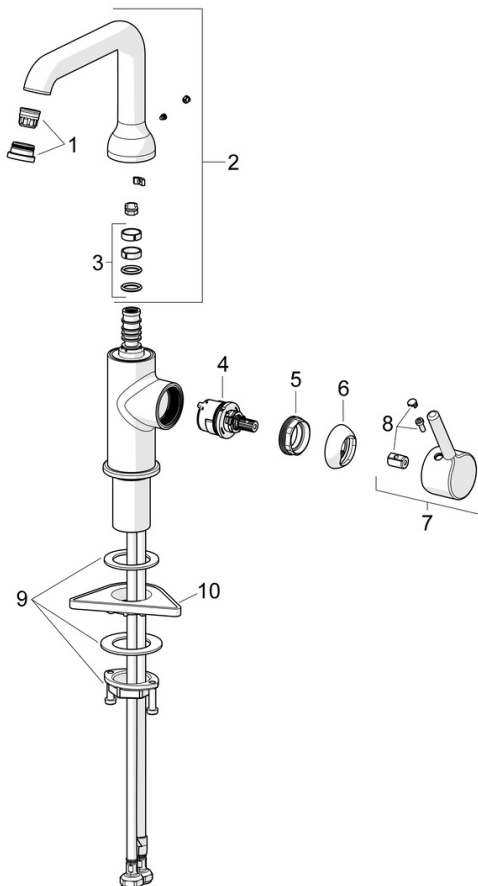

The slim side lever and the swivel spout guarantee perfect freedom of movement and comfort for every bathroom routine. Slender design and graceful shapes make this faucet the highlight of any space.

High quality
 Sleek design
 Anti-limescale rubber aerator for easy cleaning
 Pop up waste with draw rod
 Made in Europe

Perfect fit for any bathroom

- Washbasin
- Single-lever, side operated
- Deck mounted
- Chrome
- Swivel spout
- Standard aerator, PCA® - constant flow rate regardless of pressure variations
- Single operating lever/handle, Pin shape, Hot/Cold symbols
- Pop-up waste with draw-rod
- Limitation option for maximum temperature and flow-rate
- \varnothing 30 mm ceramic cartridge for flow and temperature control
- Flexible inlet pipes
- Inner body made of DZR brass

Technical data

Flow properties

Flow-rate at 3 bar (with flow controller) **6.0 l/min**

Technical properties

Hot water supply **max. +70°C**
 Working pressure **0.5-10 bar**
 Connection size **G3/8**
 Projection **147 mm**
 Backflow prevention (EN1717) **AA**
 Material **Brass**

Regulations

EN standard **EN 817**
 Noise class **I (ISO 3822)**

Approvals and Declarations

Declaration of conformity **DoC**
 EPD **S-P-06391**

Spare parts

SP54552207

	Name	Code
01	Aerator and key, PCA 5.7 l/min	1012273V
02	High spout	1012339V
03	Sealing kit for spout	59914266
04	Cartridge, 3.0	1014428V
05	Tightening nut, M34x1.5	1012133V
06	Covering cap	1012132V
07	Lever	1001749V
08	Symbol plug	1012105V
09	Fixing set	59913479
10	Supporting plate	59910008