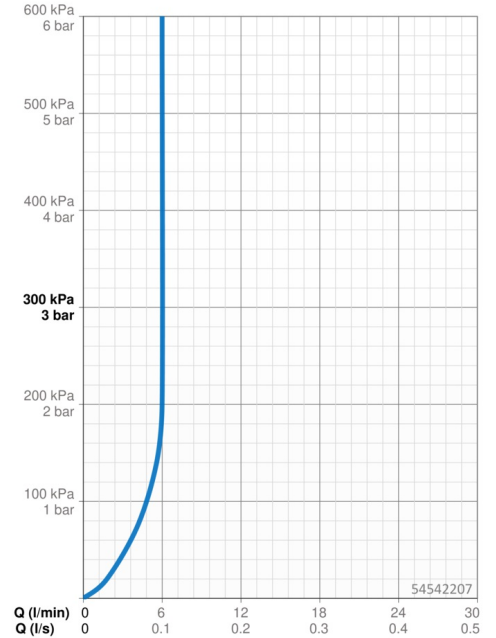

Technical data

Flow properties

Flow-rate at 3 bar (with flow controller) **6.0 l/min**

Technical properties

Hot water supply **max. +70°C**
Working pressure **0.5-10 bar**
Connection size **G3/8**
Projection **147 mm**
Backflow prevention (EN1717) **AA**
Material **Brass**

Regulations

EN standard **EN 817**
Noise class **I (ISO 3822)**

Approvals and Declarations

Declaration of conformity **DoC**
EPD **S-P-06391**