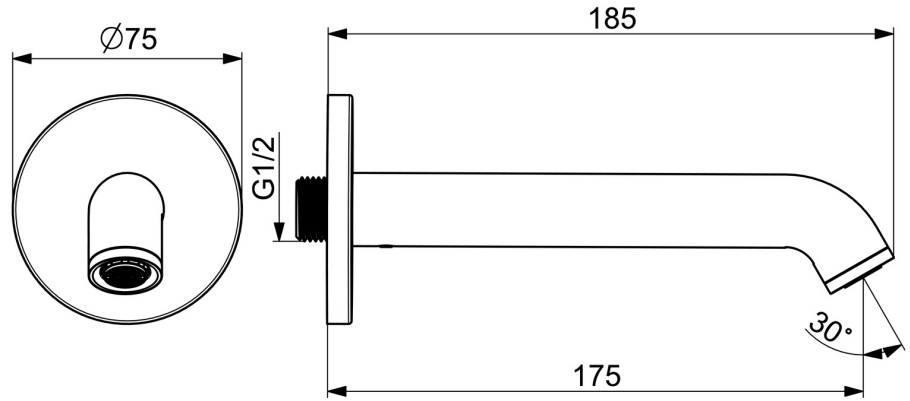

Elegant and clean designed
High quality
Sleek design
Made in Europe

Perfect fit for any bathroom

- Bathroom
- Accessories
- Matt black
- Fixed spout
- Standard aerator
- Round rosette

Technical data

Flow properties

Flow-rate at 3 bar **39.0 l/min**

Technical properties

DN-size (nominal dimension) **DN15**
 Hot water supply **max. +80°C**
 Connection size **G1/2**
 Projection **175 mm**
 Material **Brass**