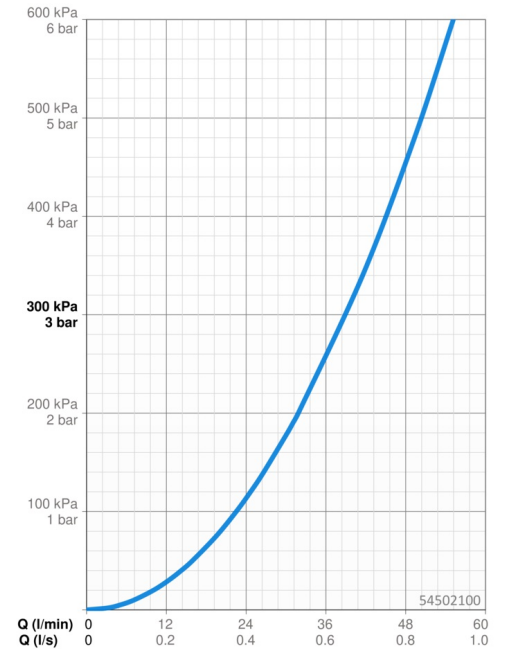

## Technical data

### Flow properties

Flow-rate at 3 bar **39.0 l/min**

### Technical properties

DN-size (nominal dimension) **DN15**  
 Hot water supply **max. +80°C**  
 Connection size **G1/2**  
 Diameter **28 mm**  
 Projection **175 mm**  
 Material **Brass**