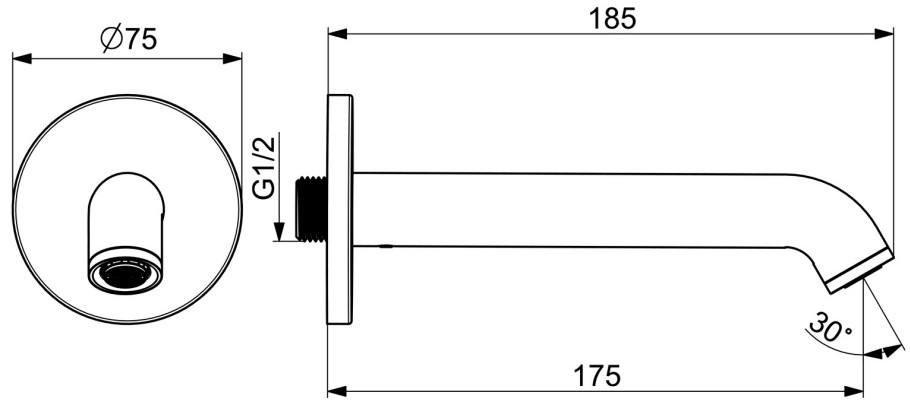

EAN: 4057304017568
static.hansa.com/54502100

When great design becomes an attraction of its own, you know it will make a difference in your life. Besides bringing beauty to life, this new classic is also designed to bring any modern bathroom to the next level.

Elegant and clean designed
High quality
Sleek design
Made in Europe

Perfect fit for any bathroom

- Bathroom
- Accessories
- Chrome
- Fixed spout
- Standard aerator
- Round rosette