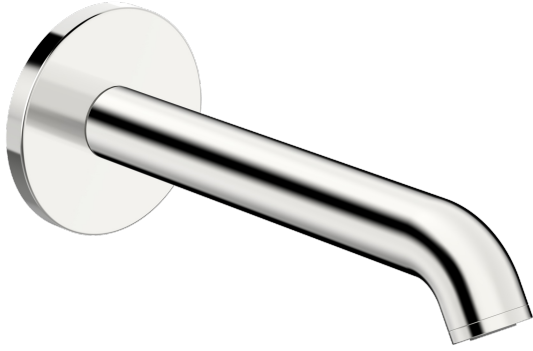

EAN: 4057304017568  
[static.hansa.com/54502100](https://static.hansa.com/54502100)

When great design becomes an attraction of its own, you know it will make a difference in your life. Besides bringing beauty to life, this new classic is also designed to bring any modern bathroom to the next level.

Elegant and clean designed  
High quality  
Sleek design  
Made in Europe

Perfect fit for any bathroom

- Bathroom
- Accessories
- Chrome
- Fixed spout
- Standard aerator
- Round rosette