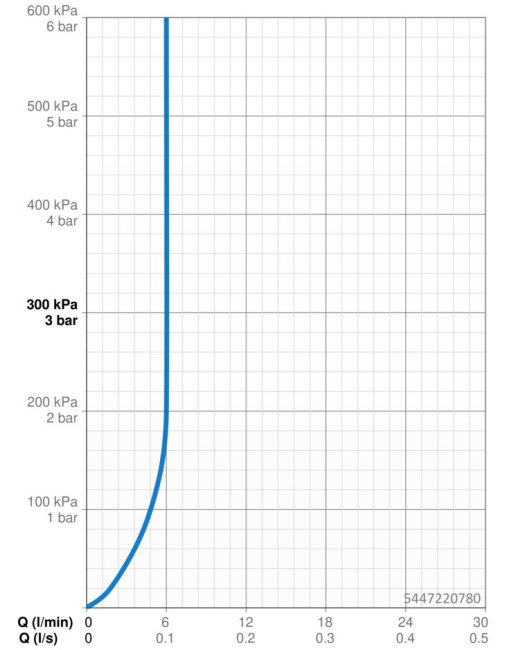

Technical data

Flow properties

Flow-rate at 3 bar (with flow controller) **6.0 l/min**

Technical properties

Hot water supply **max. +70°C**
Working pressure **0.5-10 bar**
Connection size **G3/8**
Projection **168 mm**
Backflow prevention (EN1717) **AA**
Material **Brass**

Regulations

EN standard **EN 817**
Noise class **I (ISO 3822)**

Approvals and Declarations

Declaration of conformity **DoC**