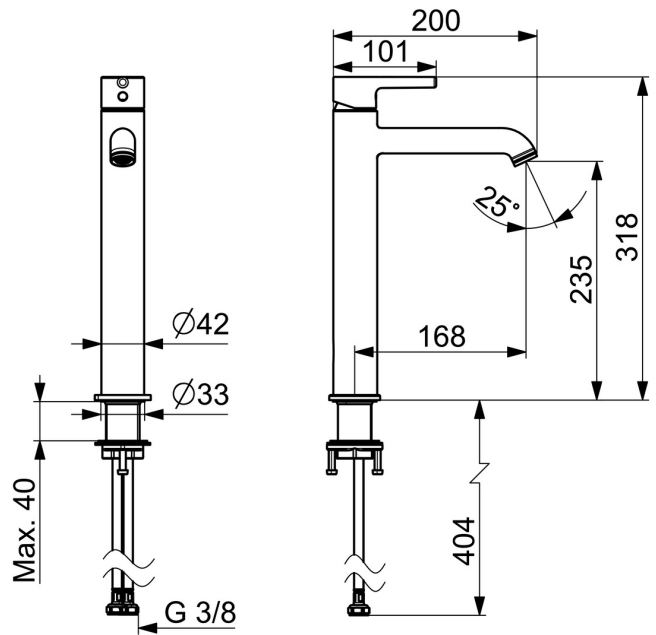

High quality  
 Sleek design  
 Anti-limescale rubber aerator for easy cleaning  
 Designed to compliment any bowl sink  
 Made in Europe

Perfect fit for any bathroom

- Washbasin
- Single-lever
- Deck mounted
- Brushed steel
- Fixed spout
- Standard aerator, PCA® - constant flow rate regardless of pressure variations
- Single operating lever/handle, Pin shape, Hot/Cold symbols
- Limitation option for maximum temperature and flow-rate, Adjustable hot water stop (included, retrofittable)
- $\phi$  30 mm ceramic cartridge for flow and temperature control
- Flexible inlet pipes
- Inner body made of DZR brass
- Without pop-up waste

### Flow properties

Flow-rate at 3 bar (with flow controller) **6.0 l/min**

### Technical properties

Hot water supply **max. +70°C**  
 Working pressure **0.5-10 bar**  
 Connection size **G3/8**  
 Projection **168 mm**  
 Backflow prevention (EN1717) **AA**  
 Material **Brass**

### SP54372207CLR

	Name	Code
01	Tightening nut, M34x1.5	1012133V
02	Cartridge, 3.0	1014428V
03	Fixing set	59913479