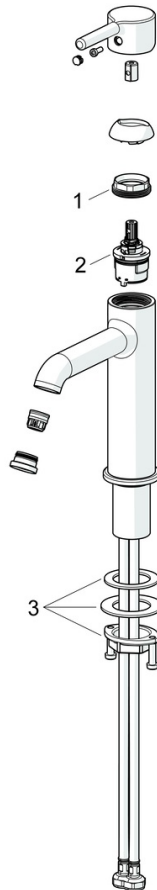

High quality  
 Sleek design  
 Anti-limescale rubber aerator for easy cleaning  
 Designed to compliment any bowl sink  
 Made in Europe

Perfect fit for any bathroom

- Washbasin
- Single-lever
- Deck mounted
- Brushed steel
- Fixed spout
- Standard aerator, PCA® - constant flow rate regardless of pressure variations
- Single operating lever/handle, Pin shape, Hot/Cold symbols
- Limitation option for maximum temperature and flow-rate, Adjustable hot water stop (included, retrofittable)
- $\phi$  30 mm ceramic cartridge for flow and temperature control
- Flexible inlet pipes
- Inner body made of DZR brass
- Without pop-up waste

### Flow properties

Flow-rate at 3 bar (with flow controller) **6.0 l/min**

### Technical properties

Hot water supply **max. +70°C**  
 Working pressure **0.5-10 bar**  
 Connection size **G3/8**  
 Projection **168 mm**  
 Backflow prevention (EN1717) **AA**  
 Material **Brass**

## Spare parts