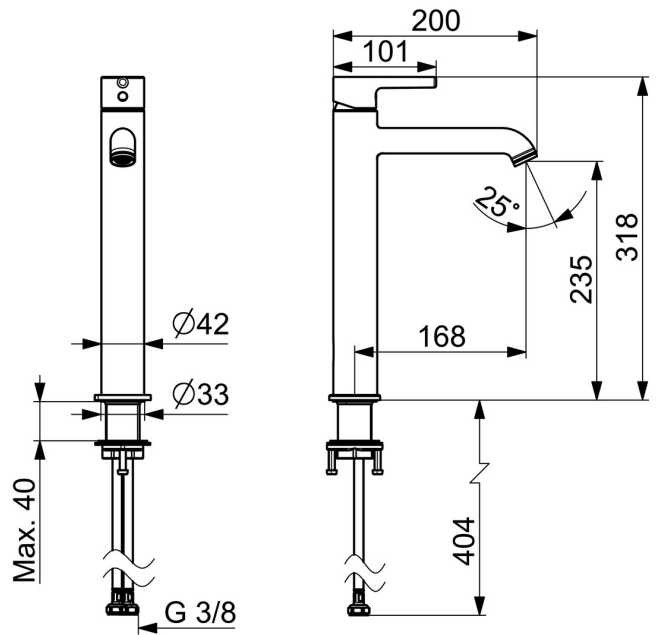

EAN: 4057304020049
static.hansa.com/5447220733

When great design becomes an attraction of its own, you know it will make a difference in your life. Besides bringing beauty to life, this new classic is also designed to bring any modern bathroom to the next level. Slender design and graceful shapes make this faucet the highlight of any space.

High quality
 Sleek design
 Anti-limescale rubber aerator for easy cleaning
 Designed to compliment any bowl sink
 Made in Europe

Perfect fit for any bathroom

- Washbasin
- Single-lever
- Deck mounted
- Matt black
- Fixed spout
- Standard aerator, PCA® - constant flow rate regardless of pressure variations
- Single operating lever/handle, Pin shape, Hot/Cold symbols
- Limitation option for maximum temperature and flow-rate, Adjustable hot water stop (included, retrofittable)
- ϕ 30 mm ceramic cartridge for flow and temperature control
- Flexible inlet pipes
- Inner body made of DZR brass
- Without pop-up waste

Technical data

Flow properties

Flow-rate at 3 bar (with flow controller) **6.0 l/min**

Technical properties

Hot water supply **max. +70°C**
 Working pressure **0.5-10 bar**
 Connection size **G3/8**
 Projection **168 mm**
 Backflow prevention (EN1717) **AA**
 Material **Brass**

Regulations

EN standard **EN 817**
 Noise class **I (ISO 3822)**

Approvals and Declarations

Declaration of conformity **DoC**
 EPD **S-P-06391**

Spare parts

SP5437220733

	Name	Code
01	Lever Matt black	1014999V-33
02	Tightening nut, M34x1.5	1012133V
03	Cartridge, 3.0	1014428V
04	Aerator and key, PCA 1.5 gpm Matt black	1012273V-33
05	Fixing set	59913479