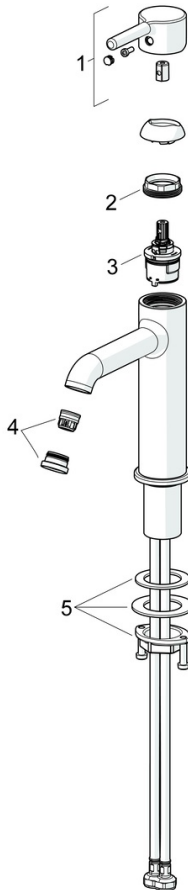

EAN: 4057304020049
static.hansa.com/5447220733

When great design becomes an attraction of its own, you know it will make a difference in your life. Besides bringing beauty to life, this new classic is also designed to bring any modern bathroom to the next level. Slender design and graceful shapes make this faucet the highlight of any space.

High quality
 Sleek design
 Anti-limescale rubber aerator for easy cleaning
 Designed to compliment any bowl sink
 Made in Europe

Perfect fit for any bathroom

- Washbasin
- Single-lever
- Deck mounted
- Matt black
- Fixed spout
- Standard aerator, PCA® - constant flow rate regardless of pressure variations
- Single operating lever/handle, Pin shape, Hot/Cold symbols
- Limitation option for maximum temperature and flow-rate, Adjustable hot water stop (included, retrofittable)
- ϕ 30 mm ceramic cartridge for flow and temperature control
- Flexible inlet pipes
- Inner body made of DZR brass
- Without pop-up waste

Technical data

Flow properties

Flow-rate at 3 bar (with flow controller) **6.0 l/min**

Technical properties

Hot water supply **max. +70°C**
 Working pressure **0.5-10 bar**
 Connection size **G3/8**
 Projection **168 mm**
 Backflow prevention (EN1717) **AA**
 Material **Brass**

Regulations

EN standard **EN 817**
 Noise class **I (ISO 3822)**

Approvals and Declarations

Declaration of conformity **DoC**
 EPD **S-P-06391**

Spare parts

SP5437220733

	Name	Code
01	Lever Matt black	1014999V-33
02	Tightening nut, M34x1.5	1012133V
03	Cartridge, 3.0	1014428V
04	Aerator and key, PCA 1.5 gpm Matt black	1012273V-33
05	Fixing set	59913479