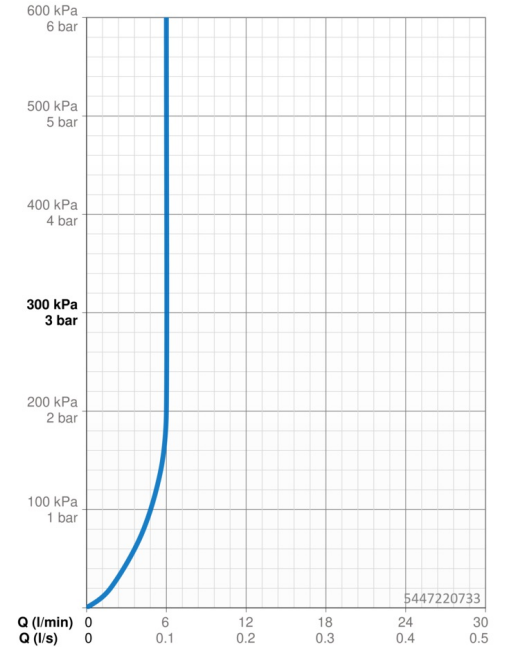

Technical data

Flow properties

Flow-rate at 3 bar (with flow controller) **6.0 l/min**

Technical properties

Hot water supply **max. +70°C**
Working pressure **0.5-10 bar**
Connection size **G3/8**
Projection **168 mm**
Backflow prevention (EN1717) **AA**
Material **Brass**

Regulations

EN standard **EN 817**
Noise class **I (ISO 3822)**

Approvals and Declarations

Declaration of conformity **DoC**
EPD **S-P-06391**