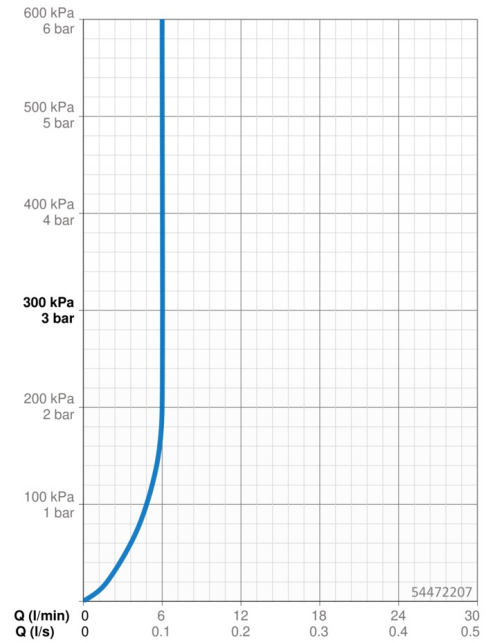

Technical data

Flow properties

Flow-rate at 3 bar (with flow controller) **6.0 l/min**

Technical properties

Hot water supply **max. +70°C**
Working pressure **0.5-10 bar**
Connection size **G3/8**
Projection **168 mm**
Backflow prevention (EN1717) **AA**
Material **Brass**

Regulations

EN standard **EN 817**
Noise class **I (ISO 3822)**

Approvals and Declarations

Declaration of conformity **DoC**
EPD **S-P-06391**