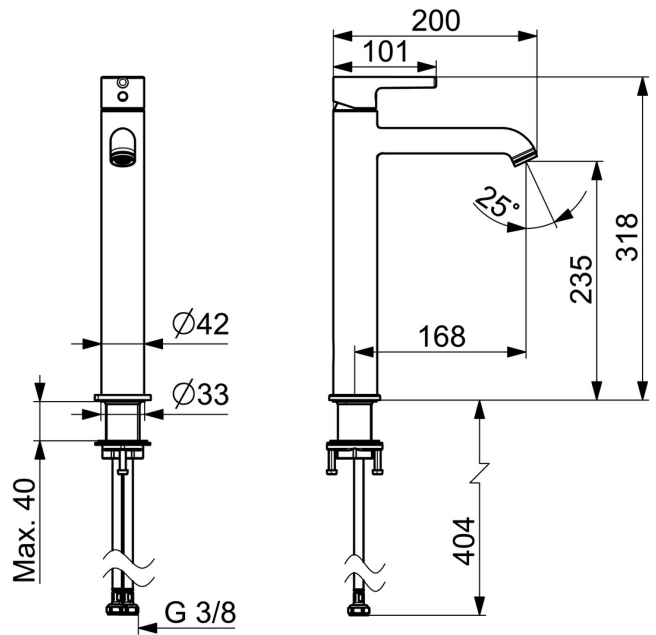

EAN: 4057304017483
static.hansa.com/54472207

When great design becomes an attraction of its own, you know it will make a difference in your life. Besides bringing beauty to life, this new classic is also designed to bring any modern bathroom to the next level. Slender design and graceful shapes make this faucet the highlight of any space.

High quality
 Sleek design
 Anti-limescale rubber aerator for easy cleaning
 Designed to compliment any bowl sink
 Made in Europe

Perfect fit for any bathroom

- Washbasin
- Single-lever
- Deck mounted
- Chrome
- Fixed spout
- Standard aerator, PCA® - constant flow rate regardless of pressure variations
- Single operating lever/handle, Pin shape, Hot/Cold symbols
- Limitation option for maximum temperature and flow-rate, Adjustable hot water stop (included, retrofittable)
- ϕ 30 mm ceramic cartridge for flow and temperature control
- Flexible inlet pipes
- Inner body made of DZR brass
- Without pop-up waste

Technical data

Flow properties

Flow-rate at 3 bar (with flow controller) **6.0 l/min**

Technical properties

Hot water supply **max. +70°C**
 Working pressure **0.5-10 bar**
 Connection size **G3/8**
 Projection **168 mm**
 Backflow prevention (EN1717) **AA**
 Material **Brass**

Regulations

EN standard **EN 817**
 Noise class **I (ISO 3822)**

Approvals and Declarations

Declaration of conformity **DoC**
 EPD **S-P-06391**

Spare parts

SP54372207

	Name	Code
01	Lever	1014999V
02	Symbol plug	1012105V
03	Covering cap	1012132V
04	Tightening nut, M34x1.5	1012133V
05	Cartridge, 3.0	1014428V
06	Aerator and key, PCA 5.7 l/min	1012273V
07	Fixing set	59913479