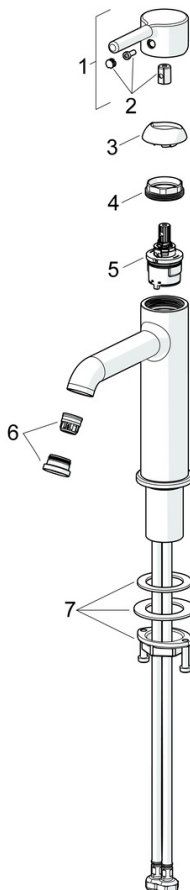

EAN: 4057304017483
static.hansa.com/54472207

When great design becomes an attraction of its own, you know it will make a difference in your life. Besides bringing beauty to life, this new classic is also designed to bring any modern bathroom to the next level. Slender design and graceful shapes make this faucet the highlight of any space.

High quality
 Sleek design
 Anti-limescale rubber aerator for easy cleaning
 Designed to compliment any bowl sink
 Made in Europe

Perfect fit for any bathroom

- Washbasin
- Single-lever
- Deck mounted
- Chrome
- Fixed spout
- Standard aerator, PCA® - constant flow rate regardless of pressure variations
- Single operating lever/handle, Pin shape, Hot/Cold symbols
- Limitation option for maximum temperature and flow-rate, Adjustable hot water stop (included, retrofittable)
- ϕ 30 mm ceramic cartridge for flow and temperature control
- Flexible inlet pipes
- Inner body made of DZR brass
- Without pop-up waste

Technical data

Flow properties

Flow-rate at 3 bar (with flow controller) **6.0 l/min**

Technical properties

Hot water supply **max. +70°C**
 Working pressure **0.5-10 bar**
 Connection size **G3/8**
 Projection **168 mm**
 Backflow prevention (EN1717) **AA**
 Material **Brass**

Regulations

EN standard **EN 817**
 Noise class **I (ISO 3822)**

Approvals and Declarations

Declaration of conformity **DoC**
 EPD **S-P-06391**

Spare parts

SP54372207

	Name	Code
01	Lever	1014999V
02	Symbol plug	1012105V
03	Covering cap	1012132V
04	Tightening nut, M34x1.5	1012133V
05	Cartridge, 3.0	1014428V
06	Aerator and key, PCA 5.7 l/min	1012273V
07	Fixing set	59913479