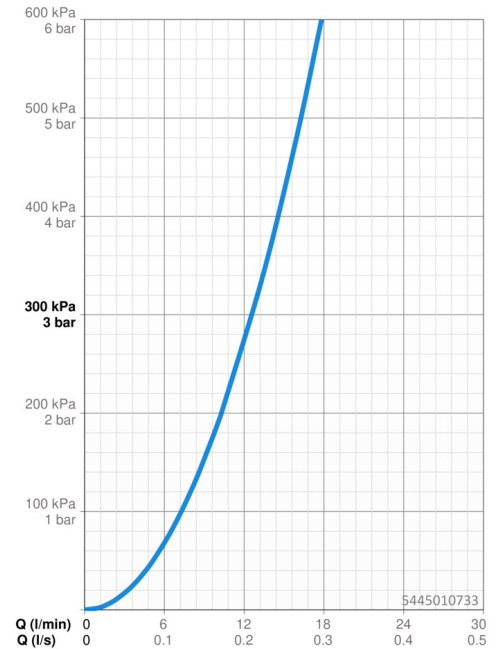

Technical data

Flow properties

Flow-rate at 3 bar **12.6 l/min**

Technical properties

Hot water supply **max. +80°C**
Working pressure **0.5-10 bar**
Connection size **G3/4**
Installation width **150 ± 15 mm**
Backflow prevention (EN1717) **EB**
Material **Brass**

Regulations

EN standard **EN 817**
Noise class **I (ISO 3822)**

Approvals and Declarations

Declaration of conformity **DoC**
EPD **S-P-06397**