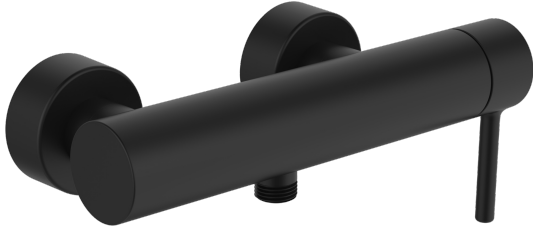

EAN: 4057304020278
static.hansa.com/5445010733

When great design becomes an attraction of its own, you know it will make a difference in your life. Besides bringing beauty to life, this new classic is also designed to bring any modern bathroom to the next level.

Elegant designed Rosetta for good installation coverage

High quality

Sleek design

Made in Europe

Shower faucet - Perfect fit for any bathroom

- Shower solutions
- Single-lever, side operated
- Wall mounted
- Matt black
- Single operating lever/handle, Pin shape, Hot/Cold symbols
- Limitation option for maximum temperature and flow-rate, Adjustable hot water stop (included, retrofittable)
- \varnothing 40 mm ceramic cartridge for flow and temperature control, Non-return valve(s)
- Eccentric coupling(s), Cover plate(s)
- Inner body made of DZR brass
- protected against back-flow in domestic use (according to DIN EN 1717)