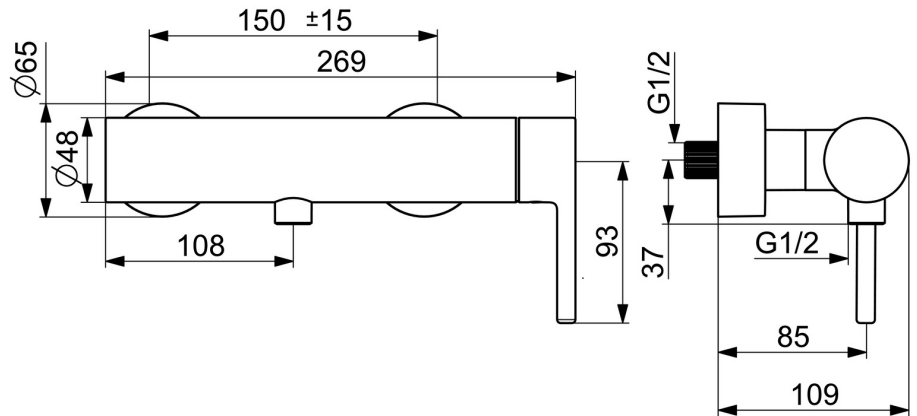

Elegant designed Rosetta for good installation coverage

High quality

Sleek design

Made in Europe

Shower faucet - Perfect fit for any bathroom

- Shower solutions
- Single-lever, side operated
- Wall mounted
- Matt black
- Single operating lever/handle, Pin shape, Hot/Cold symbols
- Limitation option for maximum temperature and flow-rate, Adjustable hot water stop (included, retrofittable)
- \varnothing 40 mm ceramic cartridge for flow and temperature control, Non-return valve(s)
- Eccentric coupling(s), Cover plate(s)
- Inner body made of DZR brass
- protected against back-flow in domestic use (according to DIN EN 1717)

Technical data

Flow properties

Flow-rate at 3 bar **12.6 l/min**

Technical properties

Hot water supply **max. +80°C**
 Working pressure **0.5-10 bar**
 Connection size **G3/4**
 Installation width **150 ± 15 mm**
 Backflow prevention (EN1717) **EB**
 Material **Brass**

Regulations

EN standard **EN 817**
 Noise class **I (ISO 3822)**

Approvals and Declarations

Declaration of conformity **DoC**
 EPD **S-P-06397**

Spare parts

SP5445010733

| | Name | Code |
|----|--------------------------------|-------------|
| 01 | Non-return valve | 59905714 |
| 02 | Cartridge | 59914665 |
| 03 | Tightening nut, M42x1.5, SW 38 | 59914128 |
| 04 | Lever Matt black | 1014994V-33 |