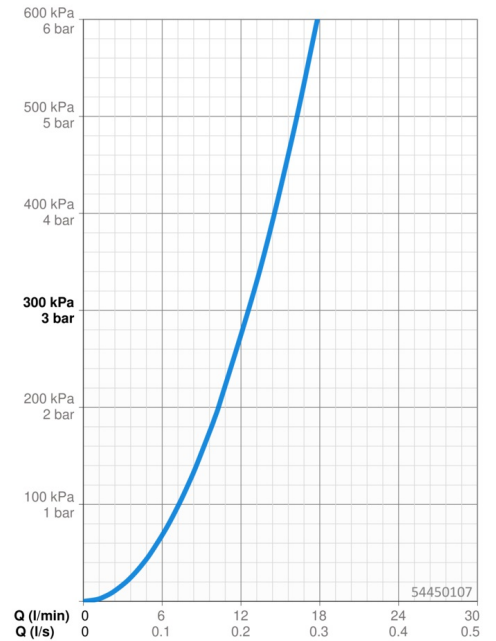

Technical data

Flow properties

Flow-rate at 3 bar **12.6 l/min**

Technical properties

Hot water supply **max. +80°C**
Working pressure **0.5-10 bar**
Connection size **G3/4**
Installation width **150 ± 15 mm**
Backflow prevention (EN1717) **EB**
Material **Brass**

Regulations

EN standard **EN 817**
Noise class **I (ISO 3822)**

Approvals and Declarations

Declaration of conformity **DoC**
EPD **S-P-06397**