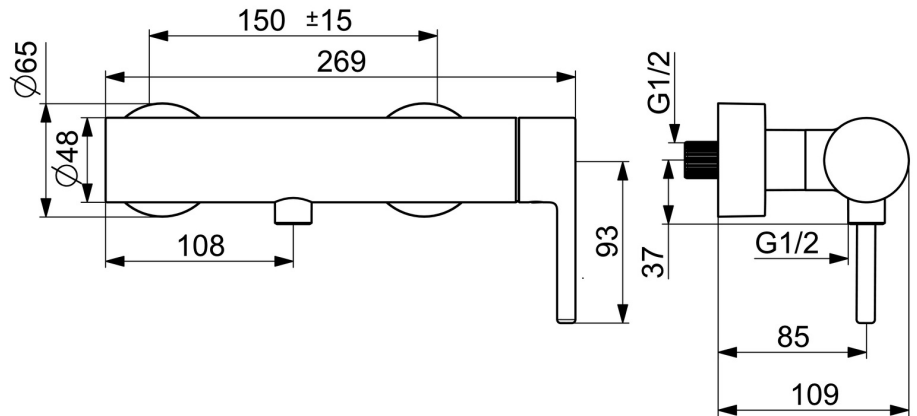

Elegant designed Rosetta for good installation coverage

High quality

Sleek design

Made in Europe

Shower faucet - Perfect fit for any bathroom

- Shower solutions
- Single-lever, side operated
- Wall mounted
- Chrome
- Single operating lever/handle, Pin shape, Hot/Cold symbols
- Limitation option for maximum temperature and flow-rate, Adjustable hot water stop (included, retrofittable)
- \varnothing 40 mm ceramic cartridge for flow and temperature control, Non-return valve(s)
- Eccentric coupling(s), Cover plate(s)
- Inner body made of DZR brass
- protected against back-flow in domestic use (according to DIN EN 1717)

Technical data

Flow properties

Flow-rate at 3 bar **12.6 l/min**

Technical properties

Hot water supply **max. +80°C**
 Working pressure **0.5-10 bar**
 Connection size **G3/4**
 Installation width **150 ± 15 mm**
 Backflow prevention (EN1717) **EB**
 Material **Brass**

Regulations

EN standard **EN 817**
 Noise class **I (ISO 3822)**

Approvals and Declarations

Declaration of conformity **DoC**
 EPD **S-P-06397**

Spare parts

SP54450107

	Name	Code
01	Non-return valve	59905714
02	Cartridge	59914665
03	Tightening nut, M42x1.5, SW 38	59914128
04	Covering cap	59914649
05	Lever	1014994V
06	Symbol plug	59914573