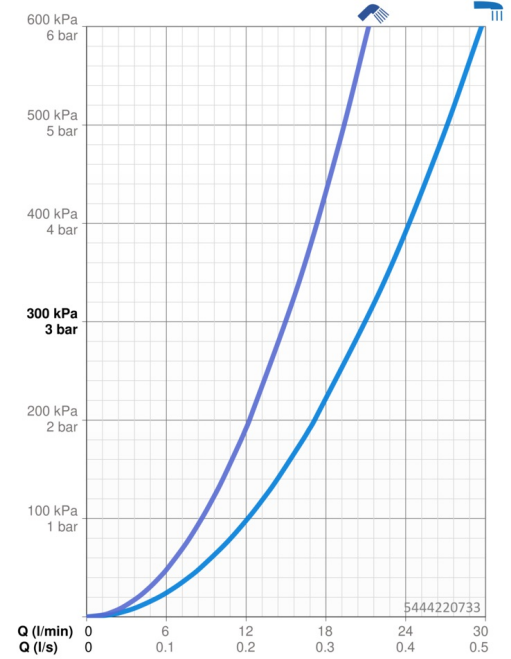

Technical data

Flow properties

Flow-rate at 3 bar **21.0 / 15.0 l/min**

Technical properties

Hot water supply **max. +80°C**
Working pressure **0.5-10 bar**
Connection size **G3/4**
Installation width **150 ± 15 mm**
Projection **168 mm**
Backflow prevention (EN1717) **EB**
Material **Brass**

Regulations

EN standard **EN 817**
Noise class **II (ISO 3822)**

Approvals and Declarations

Declaration of conformity **DoC**
EPD **S-P-06397**