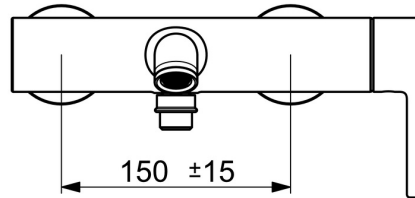

Elegant designed Rosetta for good installation coverage

High quality

Sleek design

Made in Europe

Shower and bath faucet - Perfect fit for any bathroom

- Bath tub & Shower
- Single-lever, side operated
- Wall mounted
- Matt black
- Fixed spout
- Standard aerator
- Single operating lever/handle, Pin shape, Hot/Cold symbols
- Pull operated diverter, Automatic reset
- Limitation option for maximum temperature and flow-rate, Adjustable hot water stop (included, retrofittable)
- ϕ 40 mm ceramic cartridge for flow and temperature control
- Eccentric coupling(s), Cover plate(s)
- Inner body made of DZR brass
- protected against back-flow in domestic use (according to DIN EN 1717)

Technical data

Flow properties

Flow-rate at 3 bar **21.0 / 15.0 l/min**

Technical properties

Hot water supply **max. +80°C**
 Working pressure **0.5-10 bar**
 Connection size **G3/4**
 Installation width **150 ± 15 mm**
 Projection **168 mm**
 Backflow prevention (EN1717) **EB**
 Material **Brass**

Regulations

EN standard **EN 817**
 Noise class **II (ISO 3822)**

Approvals and Declarations

Declaration of conformity **DoC**
 EPD **S-P-06397**

Spare parts

SP5444220733

	Name	Code
01	Aerator and key, STD B Laminar Matt black	1014220V-33
02	Diverter	59914663
03	Cartridge	59914665
04	Tightening nut, M4x1.5, SW 38	59914128
05	Lever Matt black	1014994V-33