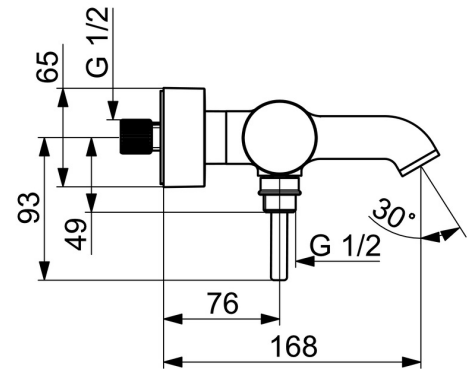

Elegant designed Rosetta for good installation coverage

High quality

Sleek design

Made in Europe

Shower and bath faucet - Perfect fit for any bathroom

- Bath tub & Shower
- Single-lever, side operated
- Wall mounted
- Matt black
- Fixed spout
- Standard aerator
- Single operating lever/handle, Pin shape, Hot/Cold symbols
- Pull operated diverter, Automatic reset
- Limitation option for maximum temperature and flow-rate, Adjustable hot water stop (included, retrofittable)
- ϕ 40 mm ceramic cartridge for flow and temperature control
- Eccentric coupling(s), Cover plate(s)
- Inner body made of DZR brass
- protected against back-flow in domestic use (according to DIN EN 1717)

Technical data

Flow properties

Flow-rate at 3 bar **21.0 / 15.0 l/min**

Technical properties

Hot water supply **max. +80°C**
 Working pressure **0.5-10 bar**
 Connection size **G3/4**
 Installation width **150 ± 15 mm**
 Projection **168 mm**
 Backflow prevention (EN1717) **EB**
 Material **Brass**

Regulations

EN standard **EN 817**
 Noise class **II (ISO 3822)**

Approvals and Declarations

Declaration of conformity **DoC**
 EPD **S-P-06397**

Spare parts

SP5444220733

	Name	Code
01	Aerator and key, STD B Laminar Matt black	1014220V-33
02	Diverter	59914663
03	Cartridge	59914665
04	Tightening nut, M4x1.5, SW 38	59914128
05	Lever Matt black	1014994V-33