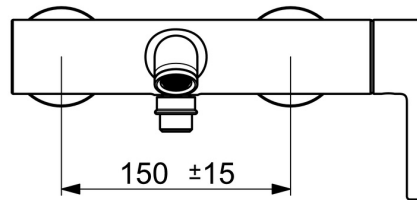

Elegant designed Rosetta for good installation coverage

High quality

Sleek design

Made in Europe

Shower and bath faucet - Perfect fit for any bathroom

- Bathtub & Shower
- Single-lever, side operated
- Wall mounted
- Chrome
- Fixed spout
- Standard aerator
- Single operating lever/handle, Pin shape, Hot/Cold symbols
- Pull operated diverter, Automatic reset
- Limitation option for maximum temperature and flow-rate, Adjustable hot water stop (included, retrofittable)
- ϕ 40 mm ceramic cartridge for flow and temperature control
- Eccentric coupling(s), Cover plate(s)
- Inner body made of DZR brass
- protected against back-flow in domestic use (according to DIN EN 1717)

Technical data

Flow properties

Flow-rate at 3 bar **21.0 / 15.0 l/min**

Technical properties

Hot water supply **max. +80°C**
 Working pressure **0.5-10 bar**
 Connection size **G3/4**
 Installation width **150 ± 15 mm**
 Projection **168 mm**
 Backflow prevention (EN1717) **EB**
 Material **Brass**

Regulations

EN standard **EN 817**
 Noise class **II (ISO 3822)**

Approvals and Declarations

Declaration of conformity **DoC**
 EPD **S-P-06397**

Spare parts

SP54442207

	Name	Code
01	Aerator and key, STD B Laminar	1014220V
02	Diverter	59914663
03	Cartridge	59914665
04	Tightening nut, M42x1.5, SW 38	59914128
05	Covering cap	59914649
06	Lever	1014994V
07	Symbol plug	59914573