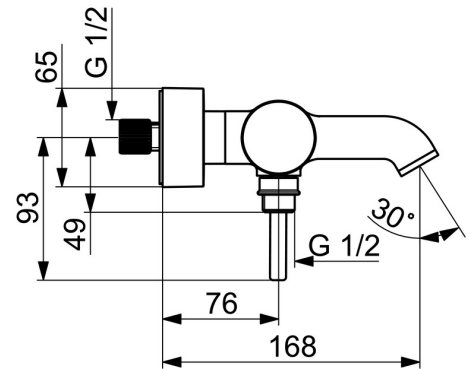

Elegant designed Rosetta for good installation coverage

High quality

Sleek design

Made in Europe

Shower and bath faucet - Perfect fit for any bathroom

- Bathtub & Shower
- Single-lever, side operated
- Wall mounted
- Chrome
- Fixed spout
- Standard aerator
- Single operating lever/handle, Pin shape, Hot/Cold symbols
- Pull operated diverter, Automatic reset
- Limitation option for maximum temperature and flow-rate, Adjustable hot water stop (included, retrofittable)
- ϕ 40 mm ceramic cartridge for flow and temperature control
- Eccentric coupling(s), Cover plate(s)
- Inner body made of DZR brass
- protected against back-flow in domestic use (according to DIN EN 1717)

Technical data

Flow properties

Flow-rate at 3 bar **21.0 / 15.0 l/min**

Technical properties

Hot water supply **max. +80°C**
 Working pressure **0.5-10 bar**
 Connection size **G3/4**
 Installation width **150 ± 15 mm**
 Projection **168 mm**
 Backflow prevention (EN1717) **EB**
 Material **Brass**

Regulations

EN standard **EN 817**
 Noise class **II (ISO 3822)**

Approvals and Declarations

Declaration of conformity **DoC**
 EPD **S-P-06397**

Spare parts

SP54442207

	Name	Code
01	Aerator and key, STD B Laminar	1014220V
02	Diverter	59914663
03	Cartridge	59914665
04	Tightening nut, M42x1.5, SW 38	59914128
05	Covering cap	59914649
06	Lever	1014994V
07	Symbol plug	59914573