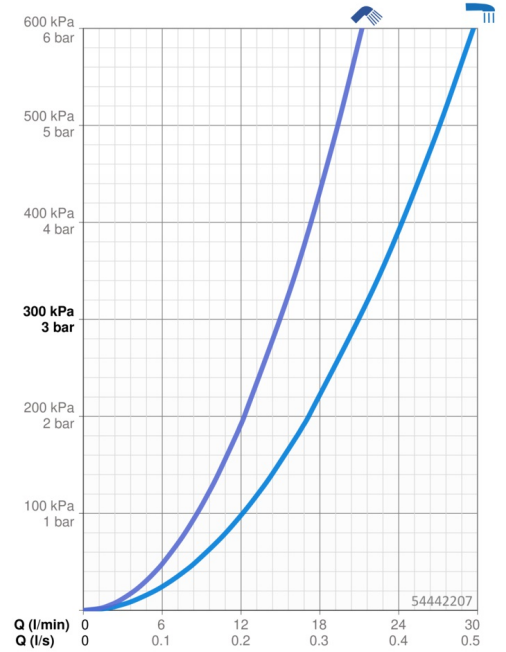

Technical data

Flow properties

Flow-rate at 3 bar **21.0 / 15.0 l/min**

Technical properties

Hot water supply **max. +80°C**
Working pressure **0.5-10 bar**
Connection size **G3/4**
Installation width **150 ± 15 mm**
Projection **168 mm**
Backflow prevention (EN1717) **EB**
Material **Brass**

Regulations

EN standard **EN 817**
Noise class **II (ISO 3822)**

Approvals and Declarations

Declaration of conformity **DoC**
EPD **S-P-06397**