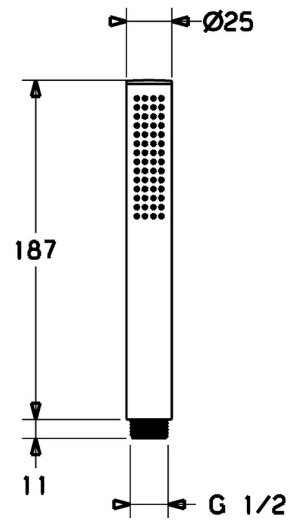

EAN: 4015474196377
static.hansa.com/54390100

- Shower solutions
- Accessories
- Chrome
- Hand shower, Anti limescale technology (easy to clean)
- Intense - invigorating water stream
- Litter filter(s)
- 1 spray function

Technical data

Flow properties

Flow-rate at 3 bar (with flow controller) **13.2 l/min**

Technical properties

Hot water supply **max. +65°C**
 Working pressure **0.5-5 bar**
 Connection size **G1/2**
 Diameter **25 mm**