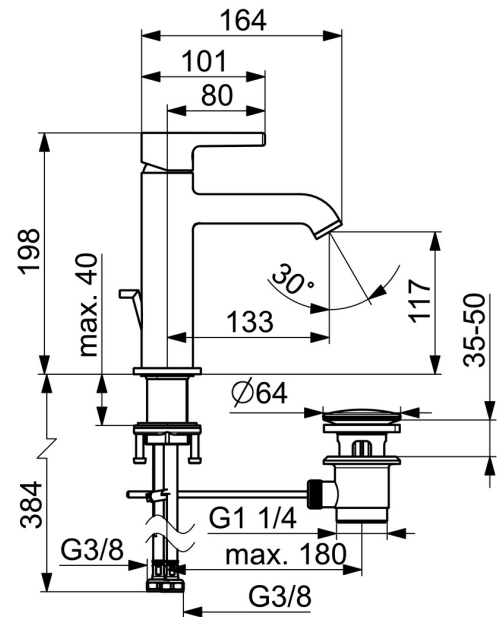

- High quality
- Sleek design
- Anti-limescale rubber aerator for easy cleaning
- Low Pressure
- Pop up
- Low pressure
- Made in Europe

Perfect fit for any bathroom

- Washbasin
- Single-lever, Low pressure
- Deck mounted
- Chrome
- Fixed spout
- Standard aerator, Laminar stream
- Single operating lever/handle, Pin shape, Hot/Cold symbols
- Pop-up waste with draw-rod
- Limitation option for maximum temperature and flow-rate
- \varnothing 30 mm ceramic cartridge for flow and temperature control
- Flexible inlet pipes
- Inner body made of DZR brass

Technical data

Technical properties

Hot water supply	max. +70° C
Working pressure	0.5-5 bar
Connection size	G3/8
Projection	133 mm
Backflow prevention (EN1717)	AA
Material	Brass

Regulations

EN standard	EN 817
Noise class	I (ISO 3822)

Approvals and Declarations

Declaration of conformity	DoC
---------------------------	------------

Spare parts

SP54381107

	Name	Code
01	Lever	1014999V
02	Symbol plug	1012105V
03	Covering cap	1012132V
04	Tightening nut, M34x1.5	1012133V
05	Cartridge, 3.0	1014428V
06	Aerator and key, Cascade SLC TJ V	1017751V
07	Fixing set	59913479