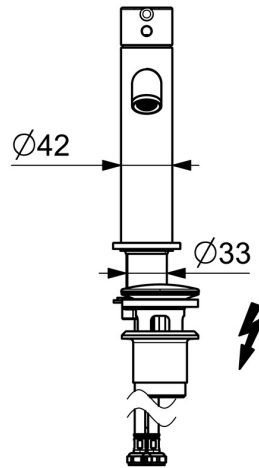

EAN: 4057304017445
static.hansa.com/54381107

When great design becomes an attraction of its own, you know it will make a difference in your life. Besides bringing beauty to life, this new classic is also designed to bring any modern bathroom to the next level. Slender design and graceful shapes make this faucet the highlight of any space.

- High quality
- Sleek design
- Anti-limescale rubber aerator for easy cleaning
- Low Pressure
- Pop up
- Low pressure
- Made in Europe

Perfect fit for any bathroom

- Washbasin
- Single-lever, Low pressure
- Deck mounted
- Chrome
- Fixed spout
- Standard aerator, Laminar stream
- Single operating lever/handle, Pin shape, Hot/Cold symbols
- Pop-up waste with draw-rod
- Limitation option for maximum temperature and flow-rate
- \varnothing 30 mm ceramic cartridge for flow and temperature control
- Flexible inlet pipes
- Inner body made of DZR brass

Technical data

Technical properties

Hot water supply	max. +70° C
Working pressure	0.5-5 bar
Connection size	G3/8
Projection	133 mm
Backflow prevention (EN1717)	AA
Material	Brass

Regulations

EN standard	EN 817
Noise class	I (ISO 3822)

Approvals and Declarations

Declaration of conformity	DoC
---------------------------	------------

Spare parts

SP54381107

	Name	Code
01	Lever	1014999V
02	Symbol plug	1012105V
03	Covering cap	1012132V
04	Tightening nut, M34x1.5	1012133V
05	Cartridge, 3.0	1014428V
06	Aerator and key, Cascade SLC TJ V	1017751V
07	Fixing set	59913479