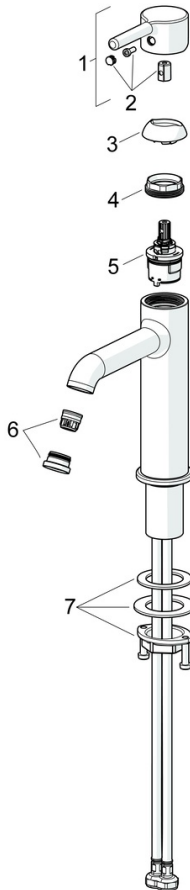

EAN: 4057304017445
static.hansa.com/54381107

When great design becomes an attraction of its own, you know it will make a difference in your life. Besides bringing beauty to life, this new classic is also designed to bring any modern bathroom to the next level. Slender design and graceful shapes make this faucet the highlight of any space.

- High quality
- Sleek design
- Anti-limescale rubber aerator for easy cleaning
- Low Pressure
- Pop up
- Low pressure
- Made in Europe

Perfect fit for any bathroom

- Washbasin
- Single-lever, Low pressure
- Deck mounted
- Chrome
- Fixed spout
- Standard aerator, Laminar stream
- Single operating lever/handle, Pin shape, Hot/Cold symbols
- Pop-up waste with draw-rod
- Limitation option for maximum temperature and flow-rate
- \varnothing 30 mm ceramic cartridge for flow and temperature control
- Flexible inlet pipes
- Inner body made of DZR brass

Technical data

Technical properties

Hot water supply	max. +70° C
Working pressure	0.5-5 bar
Connection size	G3/8
Projection	133 mm
Backflow prevention (EN1717)	AA
Material	Brass

Regulations

EN standard	EN 817
Noise class	I (ISO 3822)

Approvals and Declarations

Declaration of conformity	DoC
---------------------------	------------

Spare parts

SP54381107

	Name	Code
01	Lever	1014999V
02	Symbol plug	1012105V
03	Covering cap	1012132V
04	Tightening nut, M34x1.5	1012133V
05	Cartridge, 3.0	1014428V
06	Aerator and key, Cascade SLC TJ V	1017751V
07	Fixing set	59913479