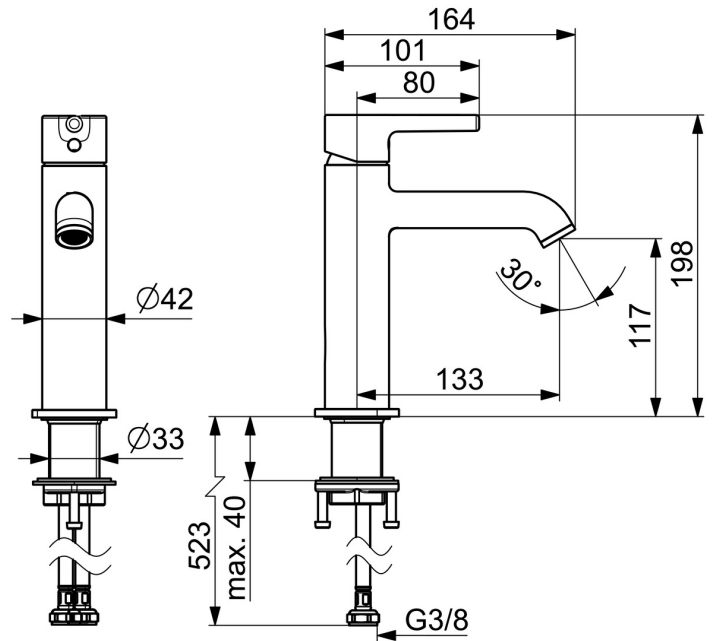

High quality  
 Sleek design  
 Anti-limescale rubber aerator for easy cleaning  
 Made in Europe

Perfect fit for any bathroom

- Washbasin
- Single-lever
- Deck mounted
- Brushed bronze
- Fixed spout
- Standard aerator, PCA® - constant flow rate regardless of pressure variations
- Single operating lever/handle, Pin shape, Hot/Cold symbols
- Limitation option for maximum temperature and flow-rate
- $\varnothing$  30 mm ceramic cartridge for flow and temperature control
- Flexible inlet pipes
- Inner body made of DZR brass
- Without pop-up waste

### Flow properties

Flow-rate at 3 bar (with flow controller) **6.0 l/min**

### Technical properties

Hot water supply **max. +70°C**  
 Working pressure **0.5-10 bar**  
 Connection size **G3/8**  
 Projection **133 mm**  
 Backflow prevention (EN1717) **AA**  
 Material **Brass**

### SP54372207CLR

	Name	Code
01	Tightening nut, M34x1.5	1012133V
02	Cartridge, 3.0	1014428V
03	Fixing set	59913479