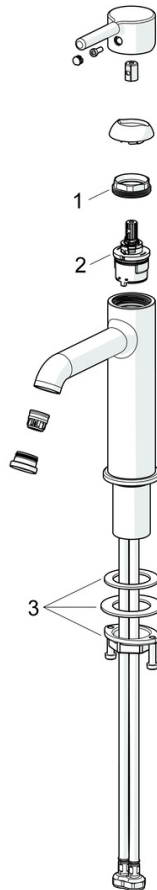

High quality  
 Sleek design  
 Anti-limescale rubber aerator for easy cleaning  
 Made in Europe

Perfect fit for any bathroom

- Washbasin
- Single-lever
- Deck mounted
- Brushed bronze
- Fixed spout
- Standard aerator, PCA® - constant flow rate regardless of pressure variations
- Single operating lever/handle, Pin shape, Hot/Cold symbols
- Limitation option for maximum temperature and flow-rate
- $\varnothing$  30 mm ceramic cartridge for flow and temperature control
- Flexible inlet pipes
- Inner body made of DZR brass
- Without pop-up waste

### Flow properties

Flow-rate at 3 bar (with flow controller) **6.0 l/min**

### Technical properties

Hot water supply **max. +70°C**  
 Working pressure **0.5-10 bar**  
 Connection size **G3/8**  
 Projection **133 mm**  
 Backflow prevention (EN1717) **AA**  
 Material **Brass**

## Spare parts