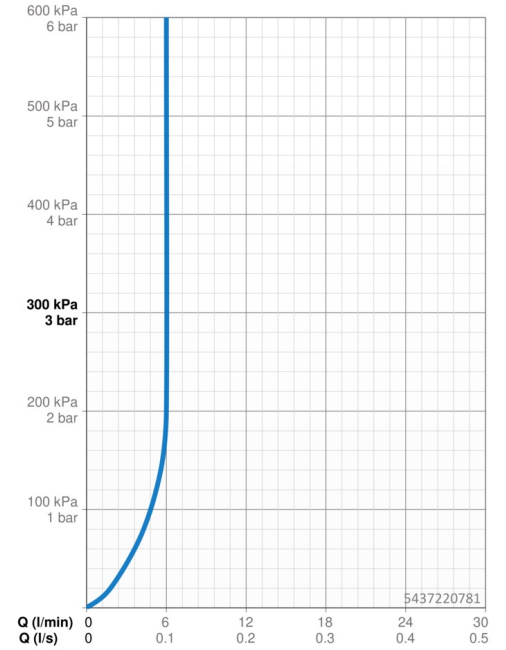

Technical data

Flow properties

Flow-rate at 3 bar (with flow controller) **6.0 l/min**

Technical properties

Hot water supply **max. +70°C**
Working pressure **0.5-10 bar**
Connection size **G3/8**
Projection **133 mm**
Backflow prevention (EN1717) **AA**
Material **Brass**

Regulations

EN standard **EN 817**
Noise class **I (ISO 3822)**

Approvals and Declarations

Declaration of conformity **DoC**