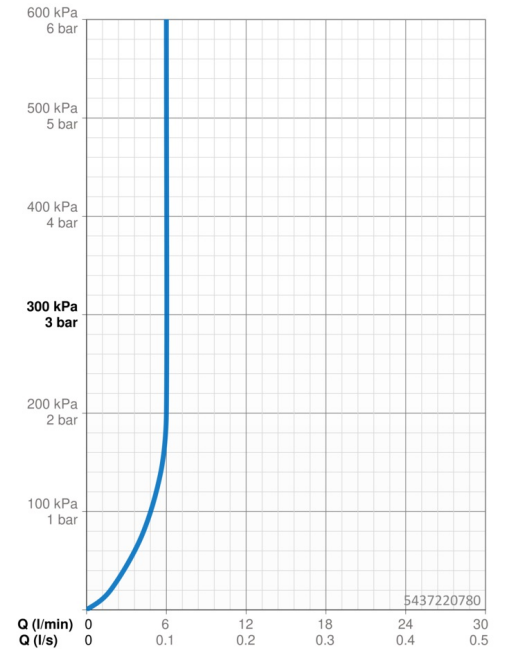

Technical data

Flow properties

Flow-rate at 3 bar (with flow controller) **6.0 l/min**

Technical properties

Hot water supply **max. +70°C**
Working pressure **0.5-10 bar**
Connection size **G3/8**
Projection **133 mm**
Backflow prevention (EN1717) **AA**
Material **Brass**

Regulations

EN standard **EN 817**
Noise class **I (ISO 3822)**

Approvals and Declarations

Declaration of conformity **DoC**
EPD **S-P-06391**