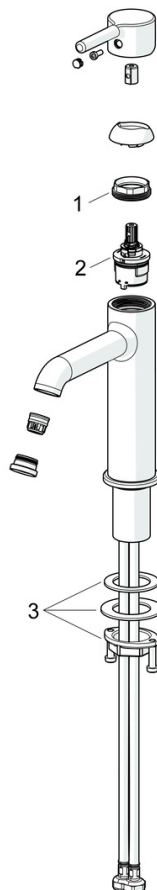

High quality  
 Sleek design  
 Anti-limescale rubber aerator for easy cleaning  
 Made in Europe

Perfect fit for any bathroom

- Washbasin
- Single-lever
- Deck mounted
- Brushed steel
- Fixed spout
- Standard aerator, PCA® - constant flow rate regardless of pressure variations
- Single operating lever/handle, Pin shape, Hot/Cold symbols
- Limitation option for maximum temperature and flow-rate
- $\varnothing$  30 mm ceramic cartridge for flow and temperature control
- Flexible inlet pipes
- Inner body made of DZR brass
- Without pop-up waste

### Flow properties

Flow-rate at 3 bar (with flow controller) **6.0 l/min**

### Technical properties

Hot water supply **max. +70°C**  
 Working pressure **0.5-10 bar**  
 Connection size **G3/8**  
 Projection **133 mm**  
 Backflow prevention (EN1717) **AA**  
 Material **Brass**

## Spare parts