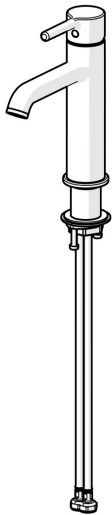

EAN: 4057304020421  
[static.hansa.com/5437220780](https://static.hansa.com/5437220780)

When great design becomes an attraction of its own, you know it will make a difference in your life. Besides bringing beauty to life, this new classic is also designed to bring any modern bathroom to the next level. Slender design and graceful shapes make this faucet the highlight of any space.

High quality  
 Sleek design  
 Anti-limescale rubber aerator for easy cleaning  
 Made in Europe

Perfect fit for any bathroom

- Washbasin
- Single-lever
- Deck mounted
- Brushed steel
- Fixed spout
- Standard aerator, PCA® - constant flow rate regardless of pressure variations
- Single operating lever/handle, Pin shape, Hot/Cold symbols
- Limitation option for maximum temperature and flow-rate
- $\varnothing$  30 mm ceramic cartridge for flow and temperature control
- Flexible inlet pipes
- Inner body made of DZR brass
- Without pop-up waste

### Flow properties

Flow-rate at 3 bar (with flow controller) **6.0 l/min**

### Technical properties

Hot water supply **max. +70°C**  
 Working pressure **0.5-10 bar**  
 Connection size **G3/8**  
 Projection **133 mm**  
 Backflow prevention (EN1717) **AA**  
 Material **Brass**