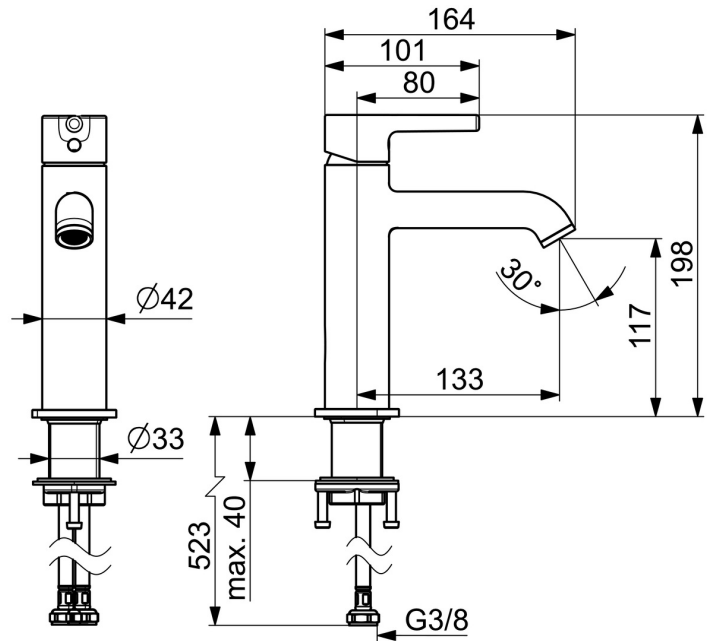

High quality  
 Sleek design  
 Anti-limescale rubber aerator for easy cleaning  
 Made in Europe

Perfect fit for any bathroom

- Washbasin
- Single-lever
- Deck mounted
- Brushed steel
- Fixed spout
- Standard aerator, PCA® - constant flow rate regardless of pressure variations
- Single operating lever/handle, Pin shape, Hot/Cold symbols
- Limitation option for maximum temperature and flow-rate
- $\varnothing$  30 mm ceramic cartridge for flow and temperature control
- Flexible inlet pipes
- Inner body made of DZR brass
- Without pop-up waste

### Flow properties

Flow-rate at 3 bar (with flow controller) **6.0 l/min**

### Technical properties

Hot water supply **max. +70°C**  
 Working pressure **0.5-10 bar**  
 Connection size **G3/8**  
 Projection **133 mm**  
 Backflow prevention (EN1717) **AA**  
 Material **Brass**

### SP54372207CLR

	Name	Code
01	Tightening nut, M34x1.5	1012133V
02	Cartridge, 3.0	1014428V
03	Fixing set	59913479